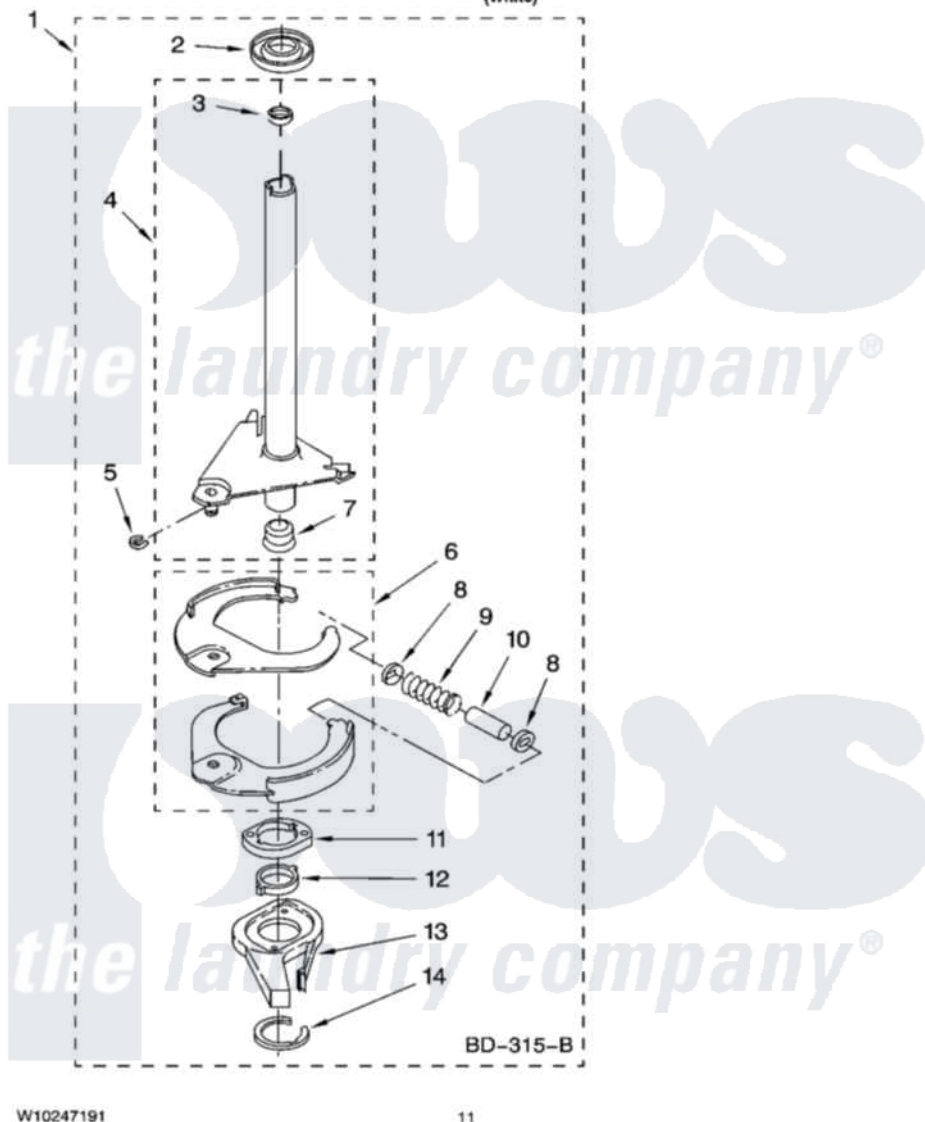

# Whirlpool 7MWT97730TQ1 07 - BRAKE AND DRIVE TUBE PARTS

## BRAKE AND DRIVE TUBE PARTS

For Model: 7MWT97730TQ1  
(White)

W10247191

11

Whirlpool Residential Whirlpool 7MWT97730TQ1 Washer Parts Parts Diagram 07 - BRAKE AND DRIVE TUBE PARTS

[Click on the part number to view part](#)

Item	Original Part Number	Replaced By	Status	Part Description
1	388952	<a href="#">285792</a>		Basketdrive
2	<a href="#">62658</a>			Ring, Thrust
3	<a href="#">356427</a>			Seal, Spin Pinion
4	64027	<a href="#">64208</a>		Tube-Spin
5	64035	<a href="#">W10083190</a>		Ring, Retaining
6	64232	<a href="#">285438</a>		Shoe-Brake
7	62703	<a href="#">8546462</a>		"T" Bearing, Spin Tube
8	3353956	<a href="#">285658</a>		Sleeve
9	387806		Not Available	Spring, Brake
10	3355360	<a href="#">285658</a>		Sleeve
11	661516	<a href="#">8546461</a>		Cam, Brake Release
12	<a href="#">63022</a>			Sleeve, Cam
13	64194	<a href="#">285790</a>		Lining
14	90368	<a href="#">W10083200</a>		Ring, Retaining
	BLANK		Not Available	Following Parts Not Illustrated
"	<a href="#">285208</a>			Lubricant