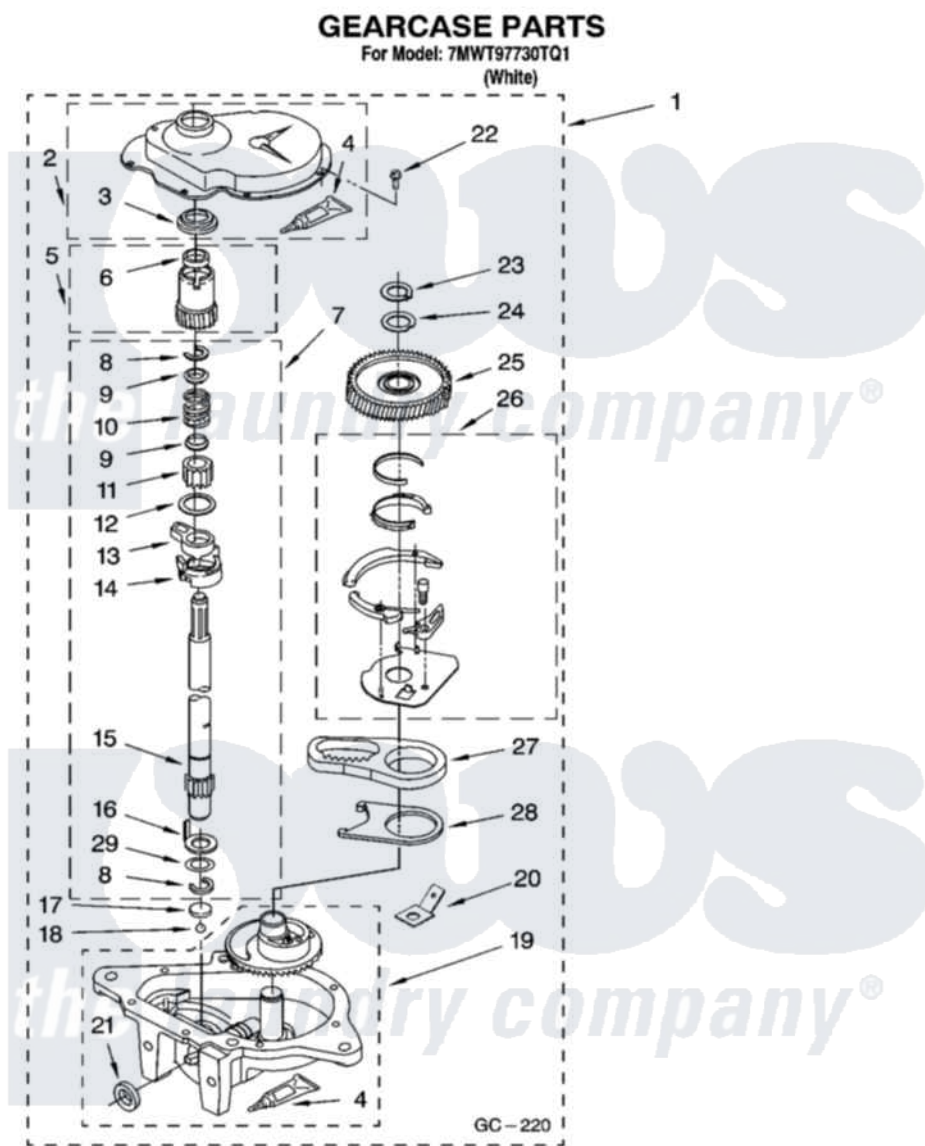

Whirlpool 7MWT97730TQ1 08 - GEARCASE PARTS, OPTIONAL PARTS
(NOT INCLUDED)

12

W10247191

Whirlpool [Residential Whirlpool 7MWT97730TQ1 Washer Parts](#) Parts Diagram 08 - GEARCASE PARTS, OPTIONAL PARTS (NOT INCLUDED)

[Click on the part number to view part](#)

Item	Original Part Number	Replaced By	Status	Part Description
1	8532118	3360629		Gearcase
2	285202			Cover, Gearcase
3	3349985			Seal, Gearcase Cover
4	285195			Sealer Sealer, Gasket
5	63320	285362		Gear and Pinion
6	356427			Seal, Spin Pinion
7	389387			Shaft, Agitator
8	90369		Not Available	Ring, Retaining (2)
9	62677			Retainer, Spring
10	62676			Spring, Agitator
11	63273	285509		Shaft, Agitator
12	62619			Washer, Agitator Gear
13	62580	285206		Cam-Agitator
14	62581	285206		Cam-Agitator
15	285509			Shaft, Agitator

16	62618		Washer, Cam Thrust
17	16018	285205	Bearing
18	85529	285205	Bearing
19	389230	285515	Gearcase
20	3949116	Not Available	BLOCK TAB, TERMINAL
21	285352		Seal Kit, Thrust Plug
22	3351614		Screw, Gearcase Cover Mounting
23	3362552	285765	Ring-Retrn
24	285735	285766	Washer Kit, Thrust
25	62570	285362	Gear and Pinon
26	388253	999516	Shelf-Glas
27	3349296	8546456	Rack, Connecting
28	62621		Actuator, Shift
29	388815		Washer, Intermediate 1 3976263 Miscellaneous Parts Bag 2 3976300 Washer, Inlet Hose 3 3366913 Clamp, Hose
	72017		Paint, Touch-Up
"	350938		Paint, Pressurized Spray B
"	350930		Paint, Pressurized Spray B
"	799344		Paint, Touch-Up)
"	BLANK	Not Available	OIL
"	350572		Oil
"	BLANK	Not Available	LUBRICANT
"	285208		Lubricant
"	BLANK	Not Available	SEALER
"	285195		Sealer Sealer, Gasket
"	BLANK	Not Available	ACCESSORY PARTS
"	367031		Water System Parts
"	280129	280129A	Break-Sphn
"	280130	280130A	Adapter
"	280131	40922	Hose