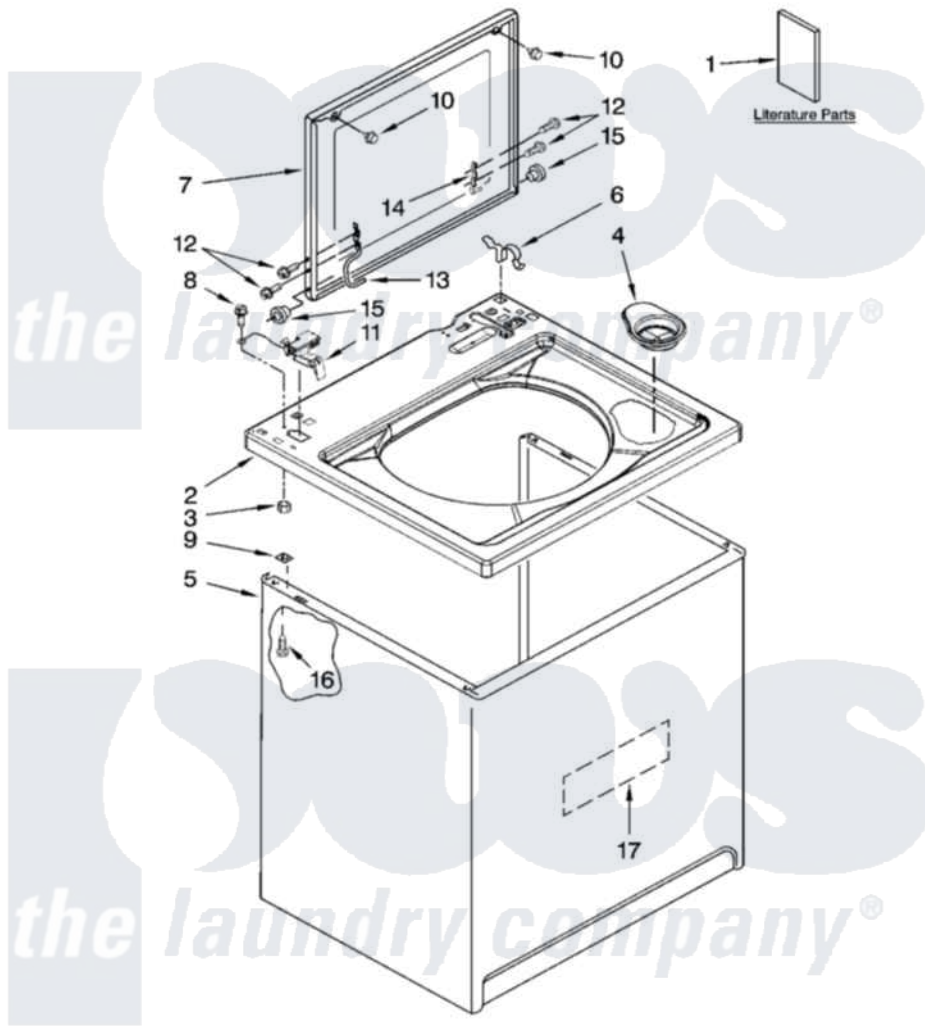

Whirlpool 7MWT97750TM1 01 - TOP AND CABINET PARTS

TOP AND CABINET PARTS

For Model: 7MWT97750TM1
(White/Metallic)

AUTOMATIC
WASHER

2-09 Litho in U.S.A. (dtd)(bay)

1

Part No. W10247539 Rev. A

Whirlpool [Residential Whirlpool 7MWT97750TM1 Washer Parts](#) Parts Diagram 01 - TOP AND CABINET PARTS
Click on the part number to view part

Item	Original Part Number	Replaced By	Status	Part Description
1	W10155455		Not Available	Installation Instructions
"	W10131552		Not Available	Feature Sheet
"	W10213638		Not Available	Use & Care Guide
"	W10131563		Not Available	Energy Guide (Mexico)
"	W10224331		Not Available	Wiring Diagram
2	8566017			Top
3	8533959	680762		Nut
4	8566266			Dispenser, Bleach
5	63424			Cabinet
6	62780			Clip, Top And Cabinet And Rear Panel
7	W10171313	W10193861		Lid
8	3351614			Screw, Gearcase Cover Mounting
9	62750			Spacer, Cabinet To Top (4)
10	9724509			Bumper, Lid
11	8318084			Switch, Lid

12	W10119828	Screw, Lid Hinge Mounting
13	W10225136	Hinge 7 Pad Assembly
14	91770	Hinge, Lid
15	8319539	Bearing, Lid Hinge
16	3390631	Screw, 10-16 X 3/8
17	W10177046	Cabinet - Damper, Sound