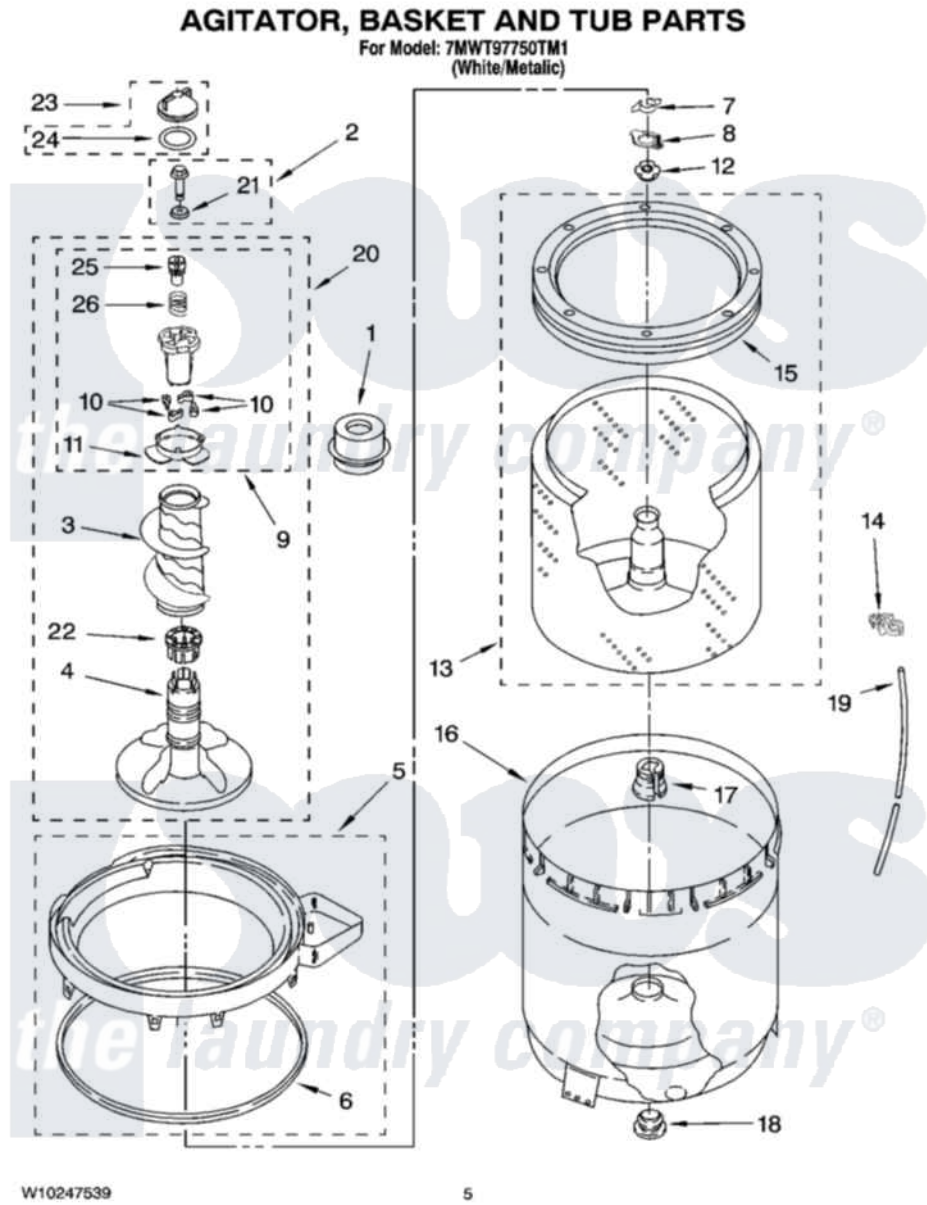

Whirlpool 7MWT97750TM1 03 - AGITATOR, BASKET AND TUB PARTS

Whirlpool Residential Whirlpool 7MWT97750TM1 Washer Parts Parts Diagram 03 - AGITATOR, BASKET AND TUB PARTS

[Click on the part number to view part](#)

Item	Original Part Number	Replaced By	Status	Part Description
1	8580006			Dispenser, Fabric Softener
2	358237			Screw And Washer
3	8054468			Auger, Agitator
4	8578209			Agitator, Complete Assembly
5	8528150	W10445870		Ring-Tub
6	3976308			Gasket, Tub Ring
7	3354845			Clip, Agitator
8	8543666			Washer, Agitator
9	8537434			Cam, Driven
10	3366877	80040		Dog-Agitator
11	8055141			Bearing-Driven Cam
12	21366			Nut, Spanner
13	8526016	W10389328		Clothes Container, Assembly
14	2219077			Clip, Pressure Switch Hose
15	387240			Ring, Balance
16	63849			Strain Relief, Power Cord

17	389140		Tub Block, Basket Drive
18	383727		Gasket, Centerpodt
19	3347780	353244	Hose, Pressure Switch
20	8578210		Agitator, Complete Assembly
21	3949550		Washer
22	8055228		Spacer, Thrust
23	3354733	W10074580	Cap, Barrier
24	W10072840		Fabric Softener
25	8533540		Retainer, Spring
26	8055140		Spring, Compression