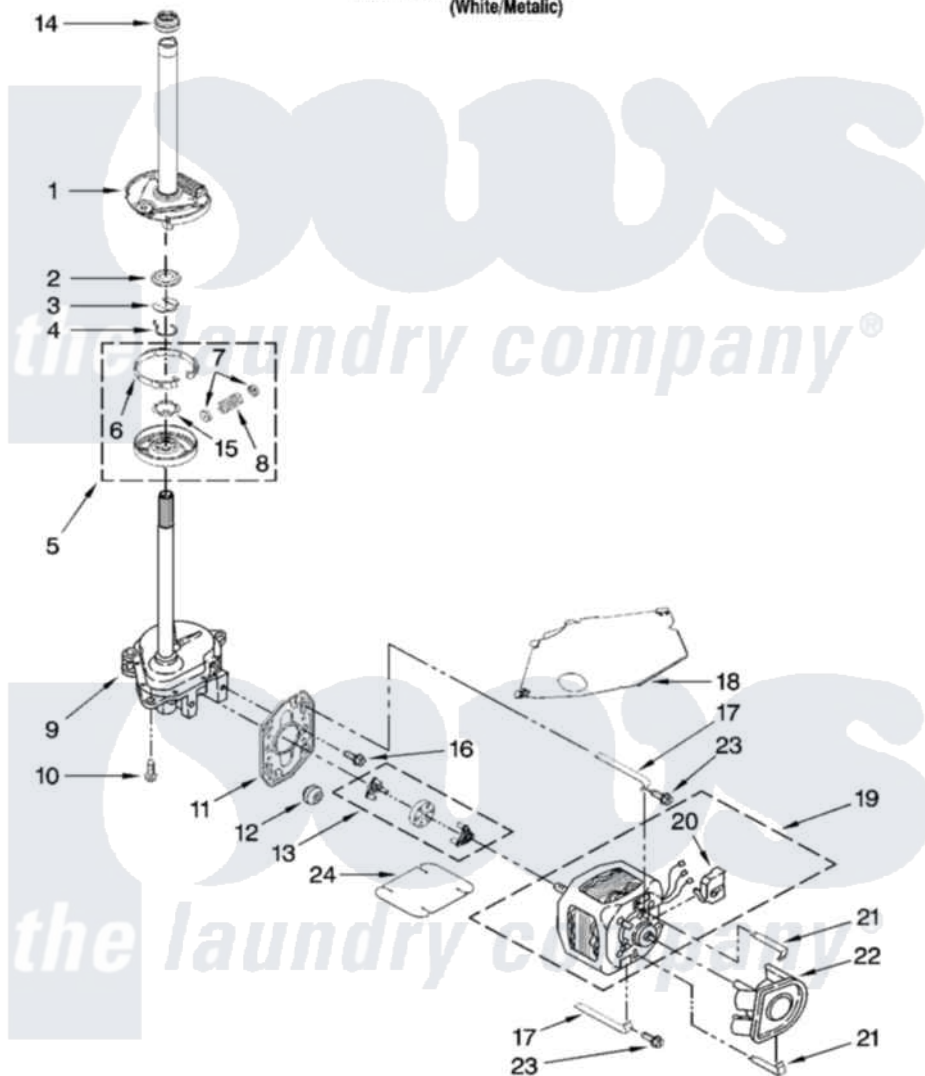

Whirlpool 7MWT97750TM1 04 - BRAKE, CLUTCH, GEARCASE, MOTOR AND PUMP PARTS

BRAKE, CLUTCH, GEARCASE, MOTOR AND PUMP PARTS

For Model: 7MWT97750TM1
(White/Metalic)

W10247539

7

Whirlpool [Residential Whirlpool 7MWT97750TM1 Washer Parts](#) Parts Diagram 04 - BRAKE, CLUTCH, GEARCASE, MOTOR AND PUMP PARTS

[Click on the part number to view part](#)

Item	Original Part Number	Replaced By	Status	Part Description
1	388952	285792		Basketdrive
2	63292			Washer, Spin Tube Thrust
3	62697	W10080230		Ring, Spin Tube Support
4	63283	285353		Ring
5	3951311	285785		Clutch
6	3951308	285790		Lining
7	62646			Cap, Clutch Spring
8	3946792			Spring And Damper Assembly
9	8532118	3360629		Gearcase
10	3357334	3400516		Screw Anti-Rattle
11	62611			Plate, Motor Mount To Gearcase
12	62691			Grommet, Motor
13	3364003	285753A		Coupling
14	8577374			Seal, Centerpost

15	3355454		Clip, Main Drive
16	3400516		Screw Anti-Rattle
17	W10086010		Retainer, Motor
18	3362089		Shield, Tub To Motor
19	8528157	661600	Motor, Main Drive
20	3952056		Switch, Main Drive Motor
21	8546127		Retainer, Pump
22	3363394		Pump
23	3387485	273556	Screw, 10-16 X 5/8
24	3946532		Shield, Motor