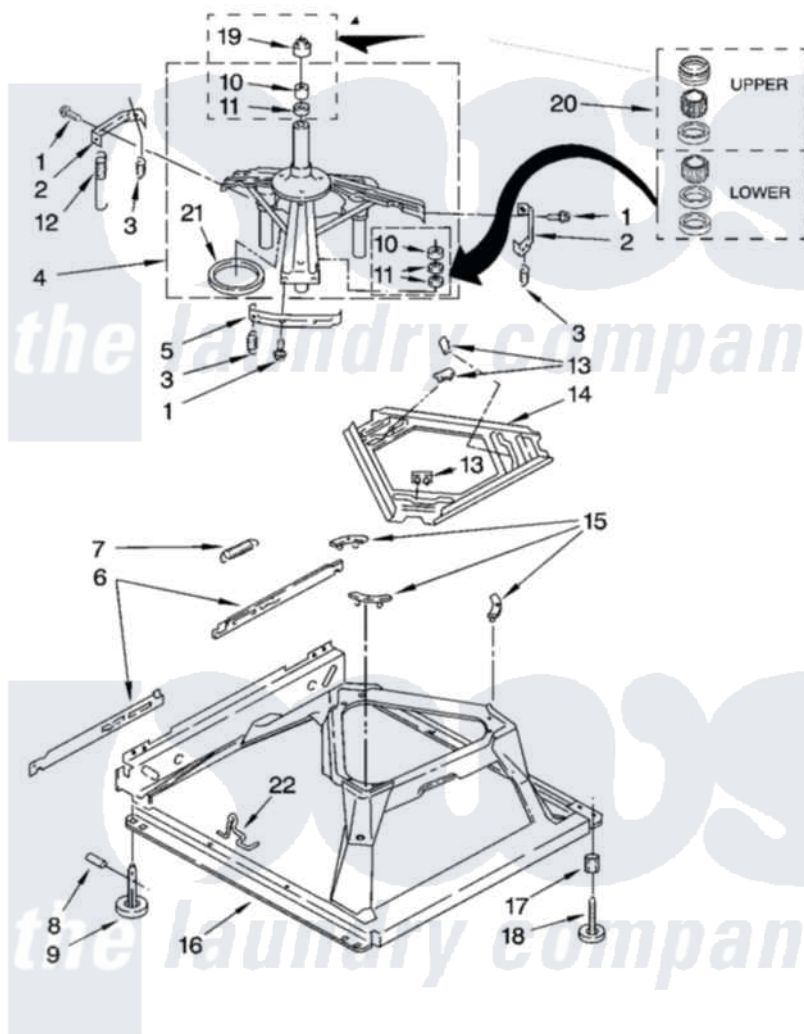

Whirlpool 7MWT97750TM1 05 - MACHINE BASE PARTS

MACHINE BASE PARTS

For Model: 7MWT97750TM1
(White/Metallic)

8

W10247539

Whirlpool [Residential Whirlpool 7MWT97750TM1 Washer Parts](#) Parts Diagram 05 - MACHINE BASE PARTS
Click on the part number to view part

Item	Original Part Number	Replaced By	Status	Part Description
1	3400076			Screw, Bracket Mounting
2	64067			Bracket, Spring Outer
3	63907			Spring, Suspension
4	8575214	280184		Support
5	64065			Bracket, Spring Outer
6	63466			Link, Leveling Mechanism
7	62597	8316845		Spring
8	62837			Pin, Knurled
9	62596	285244		Feet-Leveling
10	8546455			Bearing, Centerpost
11	357409	359449		Seal, Agitator Shaft
12	388492	W10250667		Spring, Counterweight
13	62568	285219		Pad
14	3946509			Plate, Suspension
15	3363660	285744		Pad
16	3946512	285771		Base

17	3359452	Nut, Lock
18	W10001130	Foot, Leveling
19	8577376	Seal, Centerpost
20	285203	Centerpost Bearing Kit
21	63134	Ring, Sound Deadening
22	W10145155	Retainer, Suspension Spring