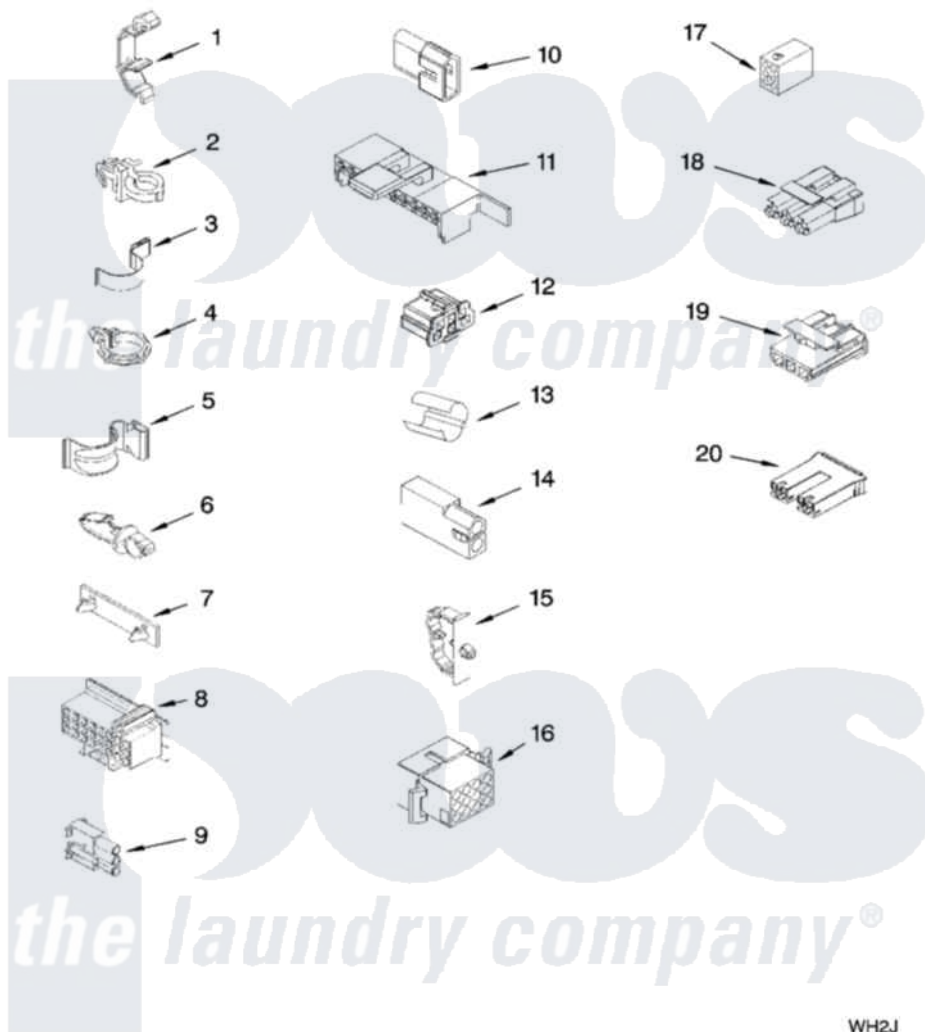

# Whirlpool 7MWT97750TM1 06 - WIRING HARNESS PARTS

## WIRING HARNESS PARTS

For Model: 7MWT97750TM1  
(White/Metalic)

W10247539

9

Whirlpool [Residential Whirlpool 7MWT97750TM1 Washer Parts](#) Parts Diagram 06 - WIRING HARNESS PARTS  
Click on the part number to view part

Item	Original Part Number	Replaced By	Status	Part Description
1	<a href="#">3349557</a>			Retainer, Harness
2	388498		Not Available	Clip, Harness
3	3347812	<a href="#">8528351</a>		Clip
4	3352501	<a href="#">8559320</a>		Restraint, Hose
5	<a href="#">90016</a>			Clip, Pressure Switch Hose
6	3390496	<a href="#">8281256</a>		Clip, Harness
7	<a href="#">389379</a>			Retainer, Side To Feature Panel
8	<a href="#">3948614</a>			Disconnect Block
"	<a href="#">352089</a>			Timer, Block Disconnect
9	<a href="#">62889</a>			Receptacle, Terminal
10	<a href="#">353424</a>			Plug, Terminal
11	<a href="#">62505</a>			Block, Disconnect
12	<a href="#">3347243</a>			Block, Disconnect
13	<a href="#">63523</a>			Harness, Protector
14	<a href="#">717252</a>			Receptacle, Terminal
15	<a href="#">3352944</a>			Clip, Harness

16	3390423		Not Available	Block, Disconnect (12-Way) (Timer) (Use Term. 94613)
17	3347730		Not Available	Receptacle, (6-Way) (Use Term. 94613)
18	3948617	<a href="#">2172937</a>		Connector
19	<a href="#">3360056</a>			Connector
20	<a href="#">3354925</a>			Block, Connector
"	<a href="#">3354926</a>			Block, Connector