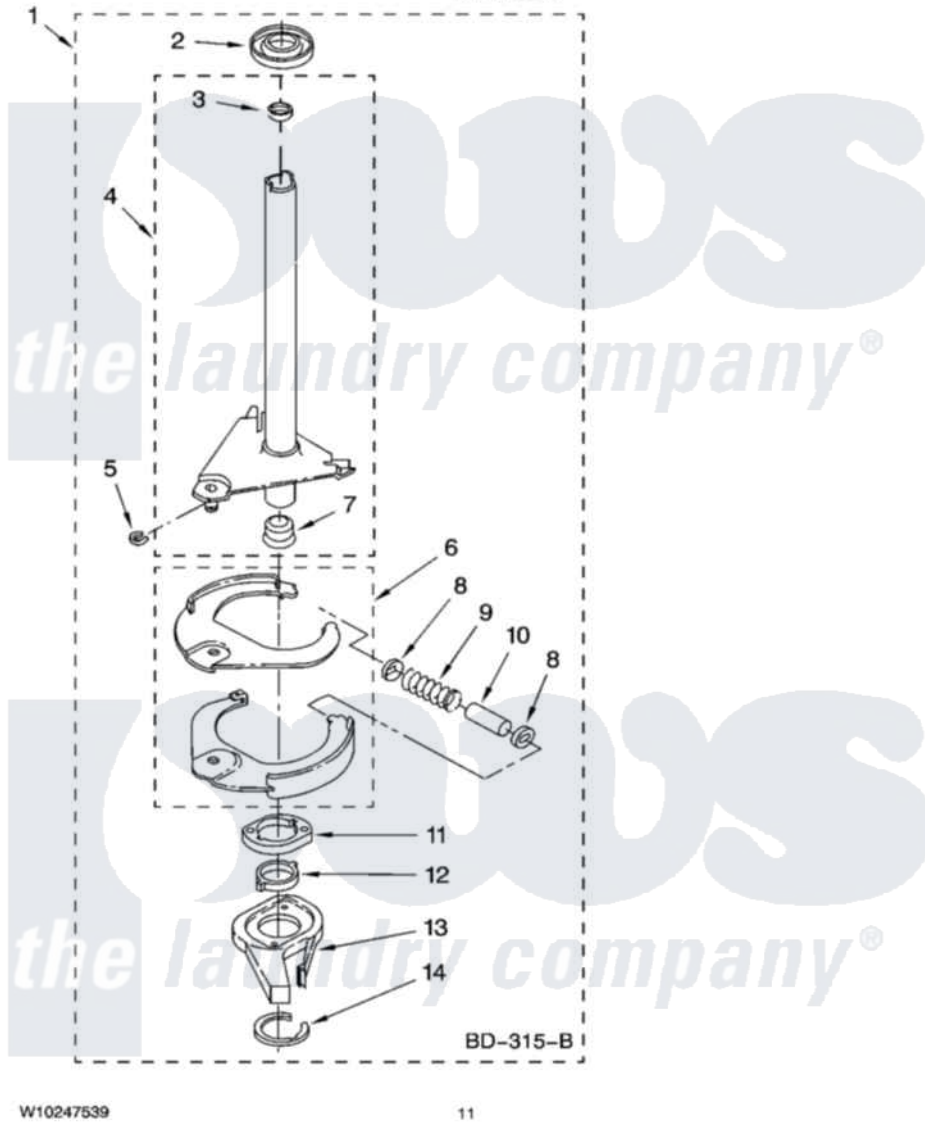

Whirlpool 7MWT97750TM1 07 - BRAKE AND DRIVE TUBE PARTS

BRAKE AND DRIVE TUBE PARTS

For Model: 7MWT97750TM1
(White/Metalic)

W10247539

11

Whirlpool Residential Whirlpool 7MWT97750TM1 Washer Parts Parts Diagram 07 - BRAKE AND DRIVE TUBE PARTS
Click on the part number to view part

Item	Original Part Number	Replaced By	Status	Part Description
1	388952	285792		Basketdrive
2	62658			Ring, Thrust
3	356427			Seal, Spin Pinion
4	64027	64208		Tube-Spin
5	64035	W10083190		Ring, Retaining
6	64232	285438		Shoe-Brake
7	62703	8546462		"T" Bearing, Spin Tube
8	3353956	285658		Sleeve
9	387806		Not Available	Spring, Brake
10	3355360	285658		Sleeve
11	661516	8546461		Cam, Brake Release
12	63022			Sleeve, Cam
13	64194	285790		Lining
14	90368	W10083200		Ring, Retaining
	BLANK		Not Available	Following Parts Not Illustrated
"	285208			Lubricant