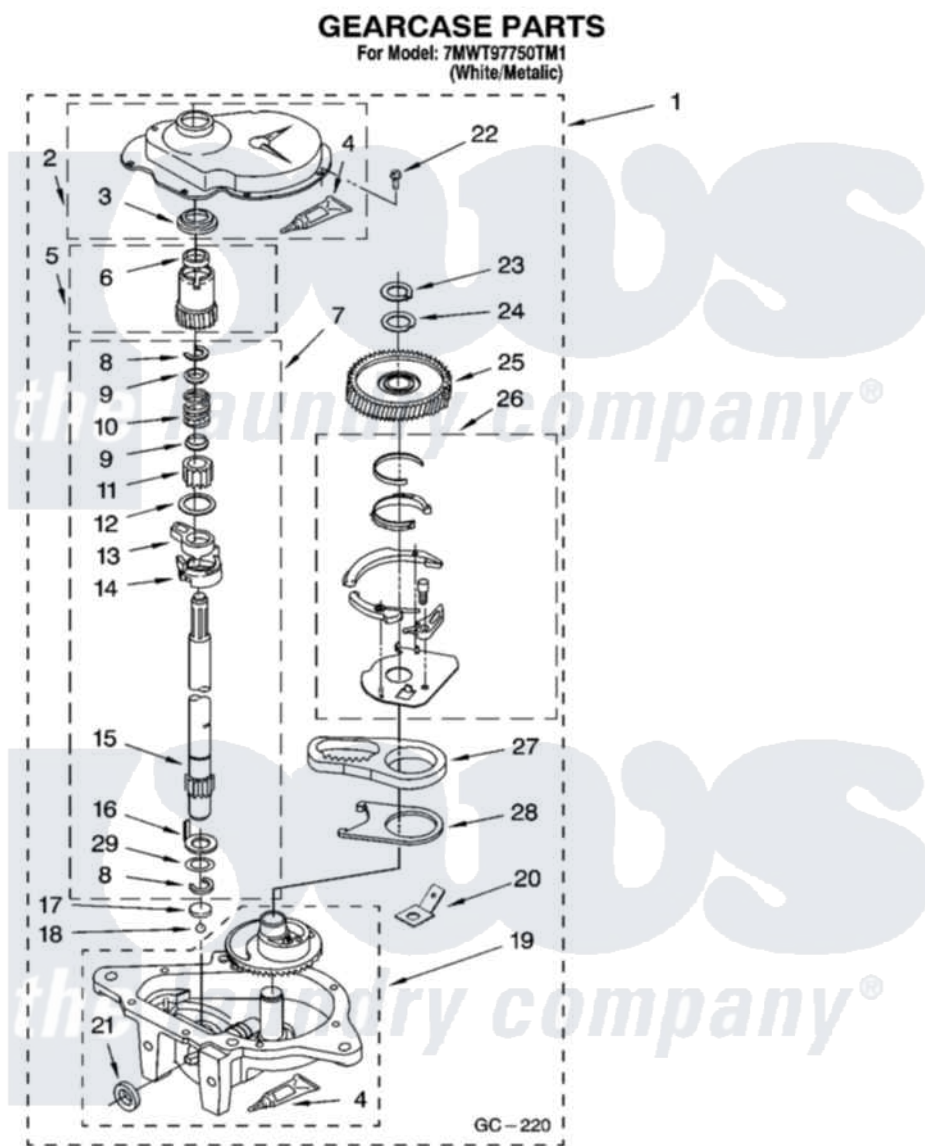

Whirlpool 7MWT97750TM1 08 - GEARCASE PARTS, OPTIONAL PARTS (NOT INCLUDED)

12

W10247539

Whirlpool Residential Whirlpool 7MWT97750TM1 Washer Parts Parts Diagram 08 - GEARCASE PARTS, OPTIONAL PARTS (NOT INCLUDED)

Click on the part number to view part

Item	Original Part Number	Replaced By	Status	Part Description
1	8532118	3360629		Gearcase
2	285202			Cover, Gearcase
3	3349985			Seal, Gearcase Cover
4	285195			Sealer Sealer, Gasket
5	63320	285362		Gear and Pinion
6	356427			Seal, Spin Pinion
7	389387			Shaft, Agitator
8	90369		Not Available	Ring, Retaining (2)
9	62677			Retainer, Spring
10	62676			Spring, Agitator
11	63273	285509		Shaft, Agitator
12	62619			Washer, Agitator Gear
13	62580	285206		Cam-Agitator
14	62581	285206		Cam-Agitator
15	285509			Shaft, Agitator

16	62618		Washer, Cam Thrust
17	16018	285205	Bearing
18	85529	285205	Bearing
19	389230	285515	Gearcase
20	3949116	Not Available	BLOCK TAB, TERMINAL
21	285352		Seal Kit, Thrust Plug
22	3351614		Screw, Gearcase Cover Mounting
23	3362552	285765	Ring-Retrn
24	285735	285766	Washer Kit, Thrust
25	62570	285362	Gear and Pinon
26	388253	999516	Shelf-Glas
27	3349296	8546456	Rack, Connecting
28	62621		Actuator, Shift
29	388815		Washer, Intermediate 1 3976263 Miscellaneous Parts Bag 2 3976300 Washer, Inlet Hose 3 3366913 Clamp, Hose
	72017		Paint, Touch-Up
"	350938		Paint, Pressurized Spray B
"	350930		Paint, Pressurized Spray B
"	799344		Paint, Touch-Up)
"	BLANK	Not Available	OIL
"	350572		Oil
"	BLANK	Not Available	LUBRICANT
"	285208		Lubricant
"	BLANK	Not Available	SEALER
"	285195		Sealer Sealer, Gasket
"	BLANK	Not Available	ACCESSORY PARTS
"	367031		Water System Parts
"	280129	280129A	Break-Sphn
"	280130	280130A	Adapter
"	280131	40922	Hose