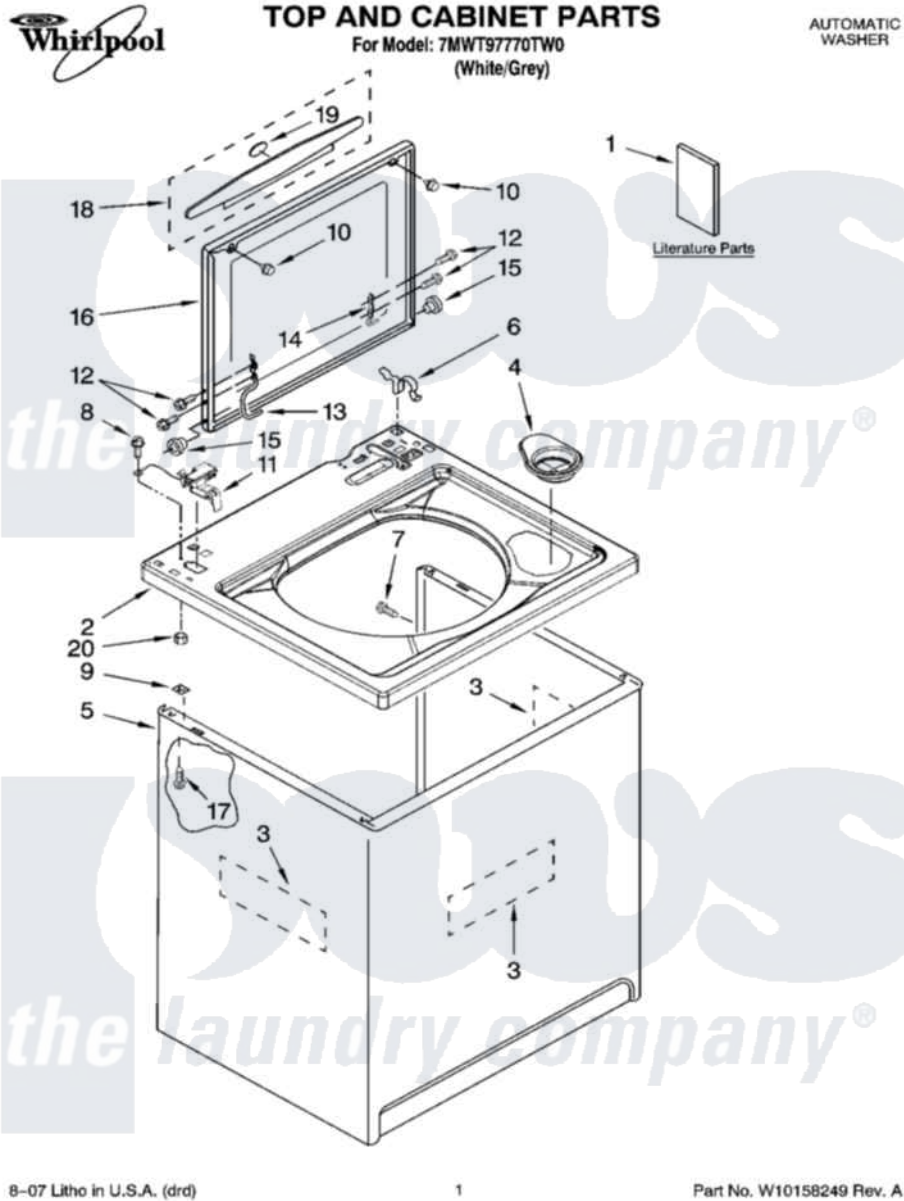

Whirlpool 7MWT97770TW0 01 - TOP AND CABINET PARTS

8-07 Litho in U.S.A. (drd)

1

Part No. W10158249 Rev. A

Whirlpool Residential Whirlpool 7MWT97770TW0 Washer Parts Parts Diagram 01 - TOP AND CABINET PARTS
 Click on the part number to view part

Item	Original Part Number	Replaced By	Status	Part Description
1	W10071230		Not Available	Installation Instructions
"	W10131552		Not Available	Feature Sheet
"	8539806		Not Available	Use & Care Guide
"	W10131563		Not Available	Energy Guide (Mexico)
"	W10150059		Not Available	Wiring Diagram
2	8566017			Top
3	3976348			Absorber, Sound
4	8566266			Dispenser, Bleach
5	63424			Cabinet
6	62780			Clip, Top And Cabinet And Rear Panel
7	3357011	308685		Side Trim)
8	3351614			Screw, Gearcase Cover Mounting
9	62750			Spacer, Cabinet To Top (4)
10	9724509			Bumper, Lid
11	8318084			Switch, Lid

12	W10119828		Screw, Lid Hinge Mounting
13	8559336	W10225136	Hinge 7 Pad Assembly
14	91770		Hinge, Lid
15	8319539		Bearing, Lid Hinge
16	8541777		Lid
17	3390631		Screw, 10-16 X 3/8
18	3957287		Handle, Lid
19	3957286	Not Available	Insert, Handle
20	8533959	680762	Nut