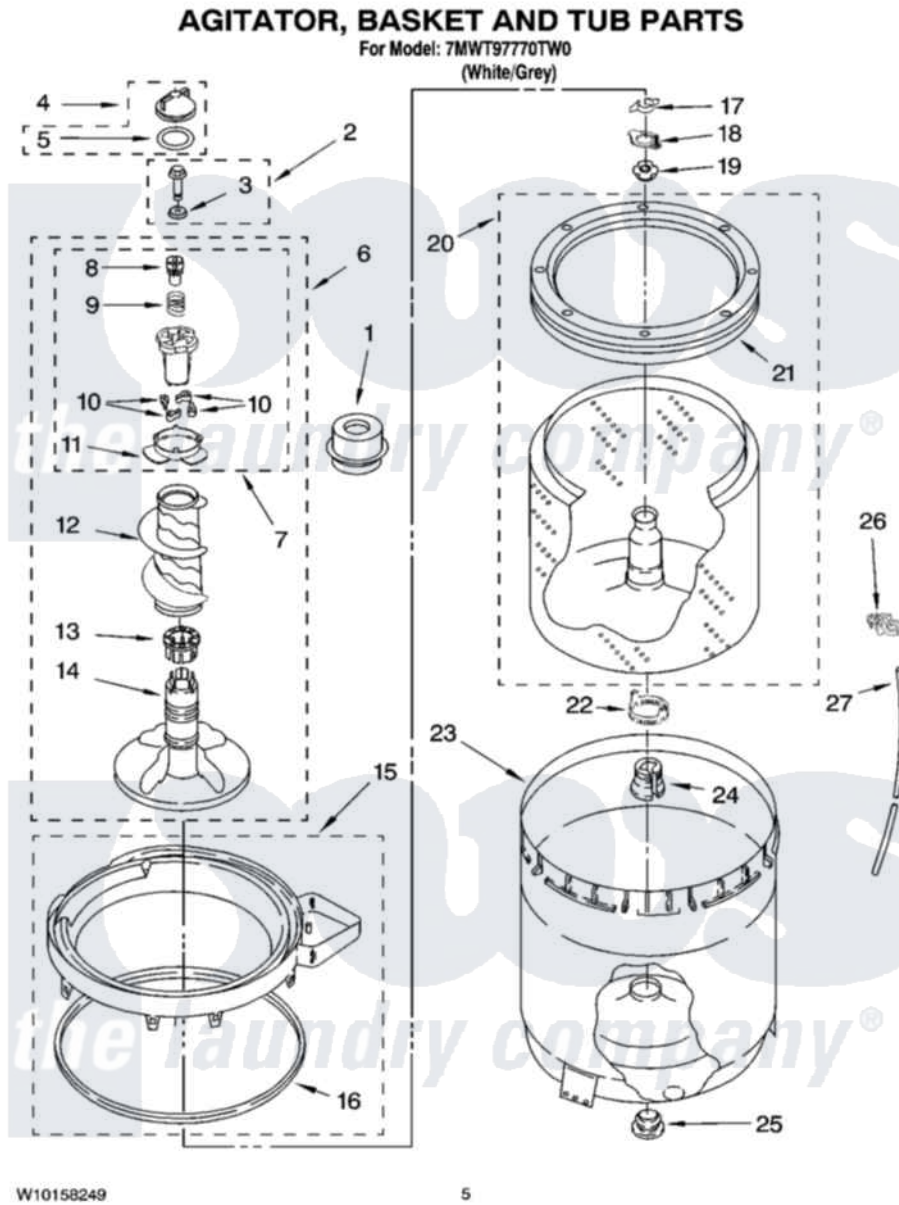

Whirlpool 7MWT97770TW0 03 - AGITATOR, BASKET AND TUB PARTS

Whirlpool Residential Whirlpool 7MWT97770TW0 Washer Parts Parts Diagram 03 - AGITATOR, BASKET AND TUB PARTS

[Click on the part number to view part](#)

Item	Original Part Number	Replaced By	Status	Part Description
1	8580006			Dispenser, Fabric Softener
2	358237			Screw And Washer
3	3949550			Washer
4	3354733	W10074580		Cap, Barrier
5	3348855	W10072840		Fabric Softener
6	8578210			Agitator, Complete Assembly
7	8537434			Cam, Driven
8	8533540			Retainer, Spring
9	8055140			Spring, Compression
10	3366877	80040		Dog-Agitator
11	8055141			Bearing-Driven Cam
12	8054468			Auger, Agitator
13	8055228			Spacer, Thrust
14	8578209			Agitator, Complete Assembly
15	8528150	W10445870		Ring-Tub
16	3976308			Gasket, Tub Ring

17	3354845		Clip, Agitator
18	8543666		Washer, Agitator
19	21366		Nut, Spanner
20	8526016	W10389328	Clothes Container, Assembly
21	8519788	387240	Ring, Balance
22	8577198		Filter, Lint
23	63849		Strain Relief, Power Cord
24	389140		Tub Block, Basket Drive
25	383727		Gasket, Centerpodt
26	2219077		Clip, Pressure Switch Hose
27	3347780	353244	Hose, Pressure Switch