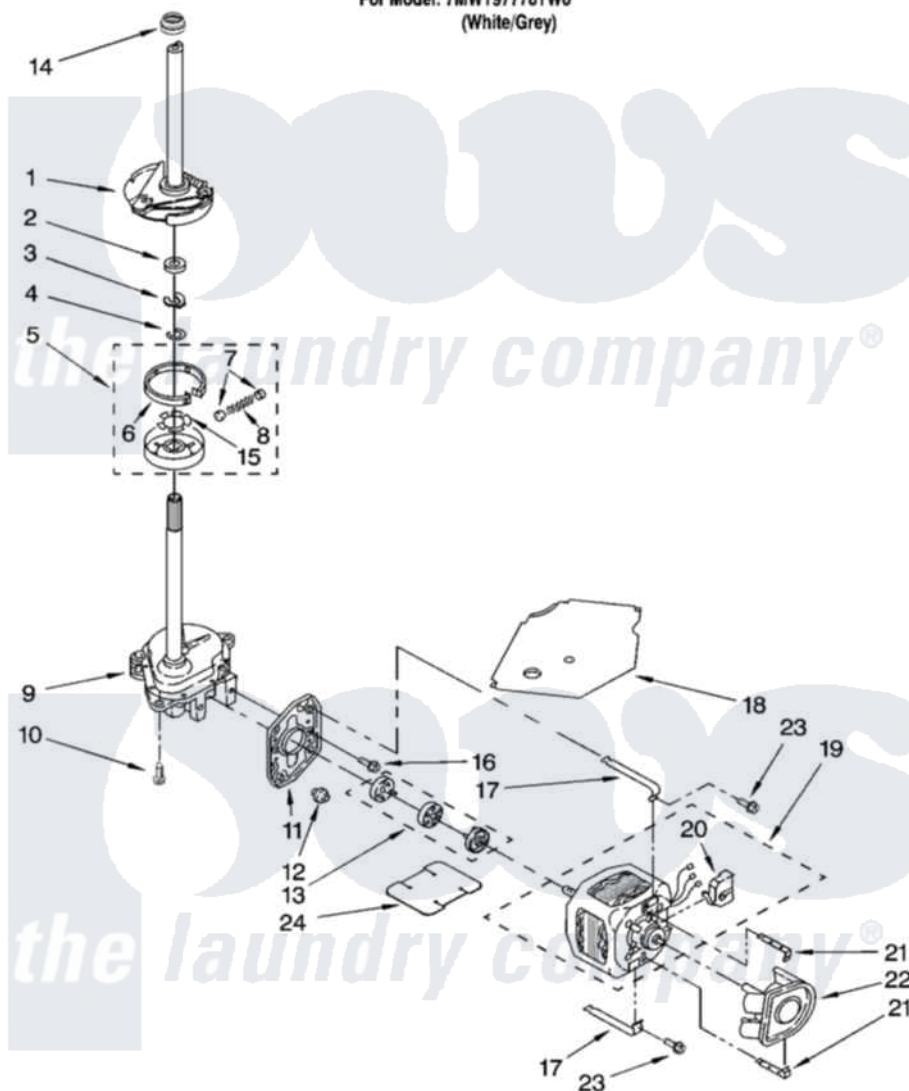

Whirlpool 7MWT97770TW0 04 - BRAKE, CLUTCH, GEARCASE, MOTOR AND PUMP PARTS

BRAKE, CLUTCH, GEARCASE, MOTOR AND PUMP PARTS

For Model: 7MWT97770TW0
(White/Grey)

W10158249

7

Whirlpool [Residential Whirlpool 7MWT97770TW0 Washer Parts](#) Parts Diagram 04 - BRAKE, CLUTCH, GEARCASE, MOTOR AND PUMP PARTS

[Click on the part number to view part](#)

Item	Original Part Number	Replaced By	Status	Part Description
1	388952	285792		Basketdrive
2	63292			Washer, Spin Tube Thrust
3	62697	W10080230		Ring, Spin Tube Support
4	63283	285353		Ring
5	3951311	285785		Clutch
6	3951308	285790		Lining
7	62646			Cap, Clutch Spring
8	3946792			Spring And Damper Assembly
9	8532118	3360629		Gearcase
10	3357334	3400516		Screw Anti-Rattle
11	62611			Plate, Motor Mount To Gearcase
12	62691			Grommet, Motor
13	3364003	285753A		Coupling
14	8577374			Seal, Centerpost

15	3355454		Clip, Main Drive
16	3400516		Screw Anti-Rattle
17	3349637	W10086010	Retainer, Motor
18	3362089		Shield, Tub To Motor
19	8528157	661600	Motor, Main Drive
20	3952056		Switch, Main Drive Motor
21	8546127		Retainer, Pump
22	3363394		Pump
23	3387485	273556	Screw, 10-16 X 5/8
24	8316060		Shield, Tub To Motor