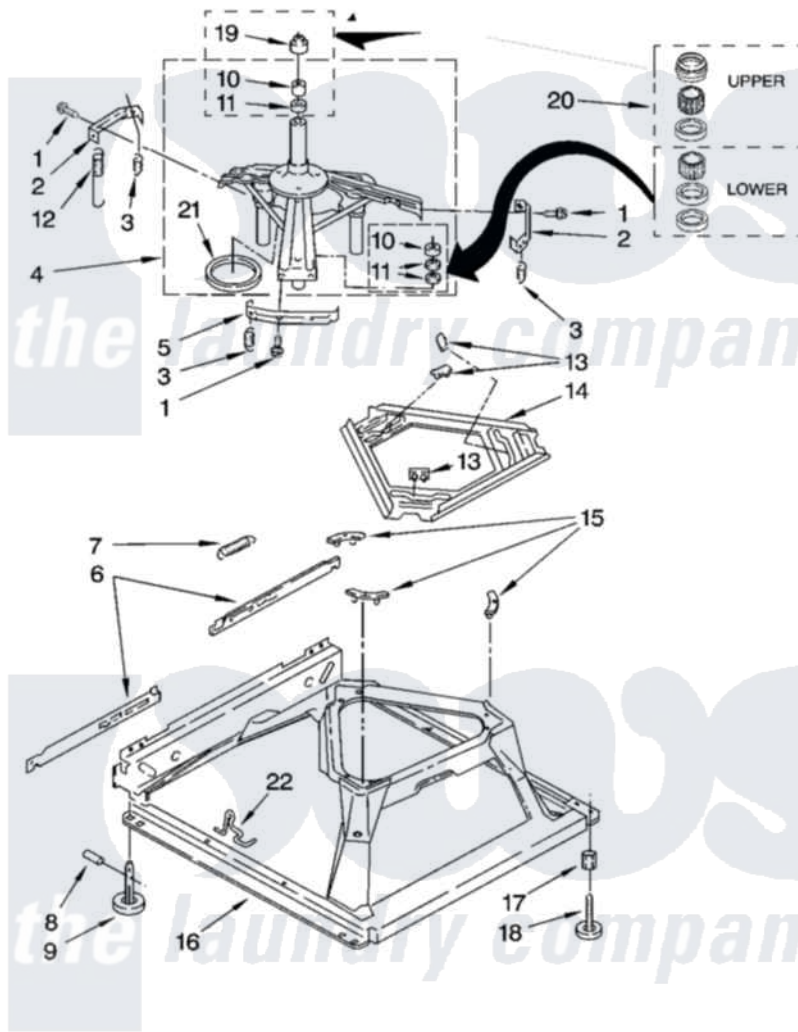

Whirlpool 7MWT97770TW0 05 - MACHINE BASE PARTS

MACHINE BASE PARTS

For Model: 7MWT97770TW0
(White/Grey)

8

W10158249

Whirlpool [Residential Whirlpool 7MWT97770TW0 Washer Parts](#) Parts Diagram 05 - MACHINE BASE PARTS
Click on the part number to view part

Item	Original Part Number	Replaced By	Status	Part Description
1	3400076			Screw, Bracket Mounting
2	64067			Bracket, Spring Outer
3	63907			Spring, Suspension
4	8575214	280184		Support
5	64065			Bracket, Spring Outer
6	63466			Link, Leveling Mechanism
7	62597	8316845		Spring
8	62837			Pin, Knurled
9	62596	285244		Feet-Leveling
10	8546455			Bearing, Centerpost
11	357409	359449		Seal, Agitator Shaft
12	388492	W10250667		Spring, Counterweight
13	62568	285219		Pad
14	3946509			Plate, Suspension
15	3363660	285744		Pad
16	3946512	285771		Base

17	3359452	Nut, Lock
18	W10001130	Foot, Leveling
19	8577376	Seal, Centerpost
20	285203	Centerpost Bearing Kit
21	63134	Ring, Sound Deadening
22	63806	W10145155 Retainer, Suspension Spring