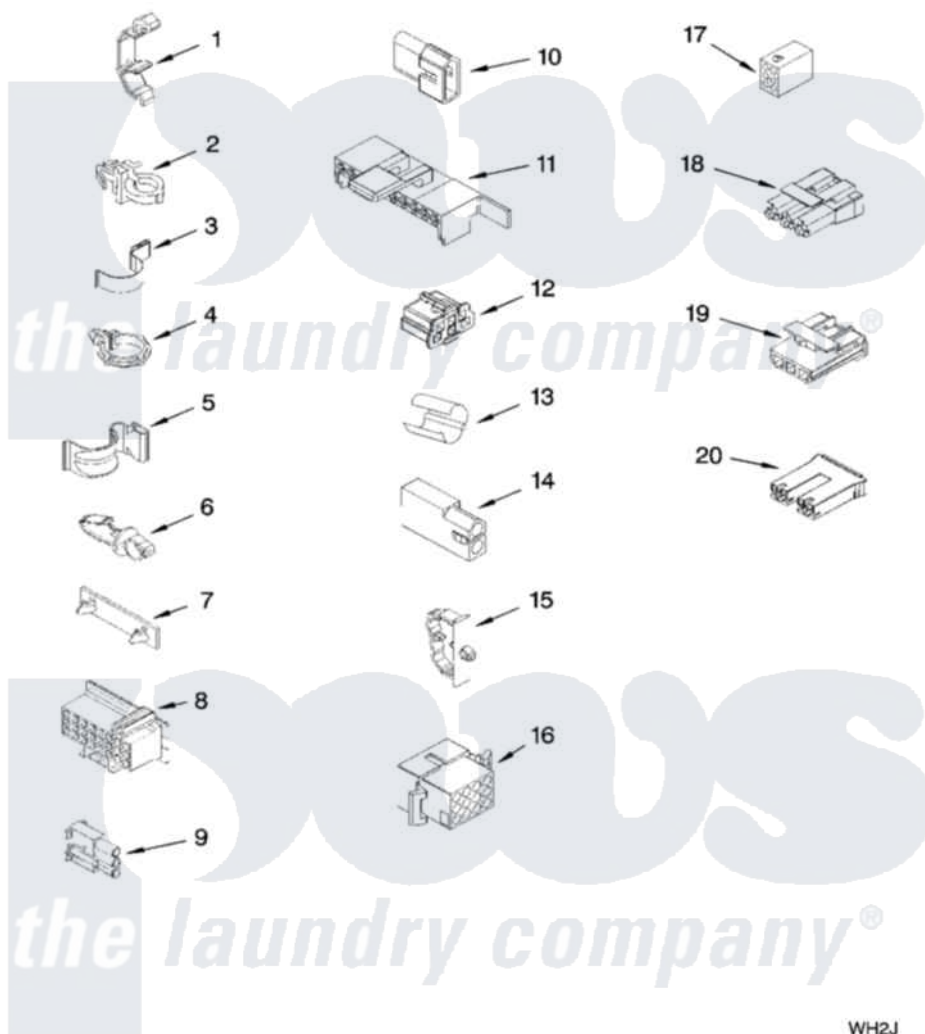

Whirlpool 7MWT97770TW0 06 - WIRING HARNESS PARTS

WIRING HARNESS PARTS

For Model: 7MWT97770TW0
(White/Grey)

W10158249

9

WH2J

Whirlpool [Residential Whirlpool 7MWT97770TW0 Washer Parts](#) Parts Diagram 06 - WIRING HARNESS PARTS

[Click on the part number to view part](#)

Item	Original Part Number	Replaced By	Status	Part Description
1	3349557			Retainer, Harness
2	388498		Not Available	Clip, Harness
3	3347812	8528351		Clip
4	3352501	8559320		Restraint, Hose
5	90016			Clip, Pressure Switch Hose
6	3390496	8281256		Clip, Harness
7	389379			Retainer, Side To Feature Panel
8	3948614			Disconnect Block
"	352089			Timer, Block Disconnect
9	62889			Receptacle, Terminal
10	353424			Plug, Terminal
11	62505			Block, Disconnect
12	3347243			Block, Disconnect
13	63523			Harness, Protector
14	717252			Receptacle, Terminal
15	3352944			Clip, Harness

16	3390423		Not Available	Block, Disconnect (12-Way) (Timer) (Use Term. 94613)
17	3347730		Not Available	Receptacle, (6-Way) (Use Term. 94613)
18	3948617	2172937		Connector
19	3360056			Connector
20	3354925			Block, Connector
"	3354926			Block, Connector