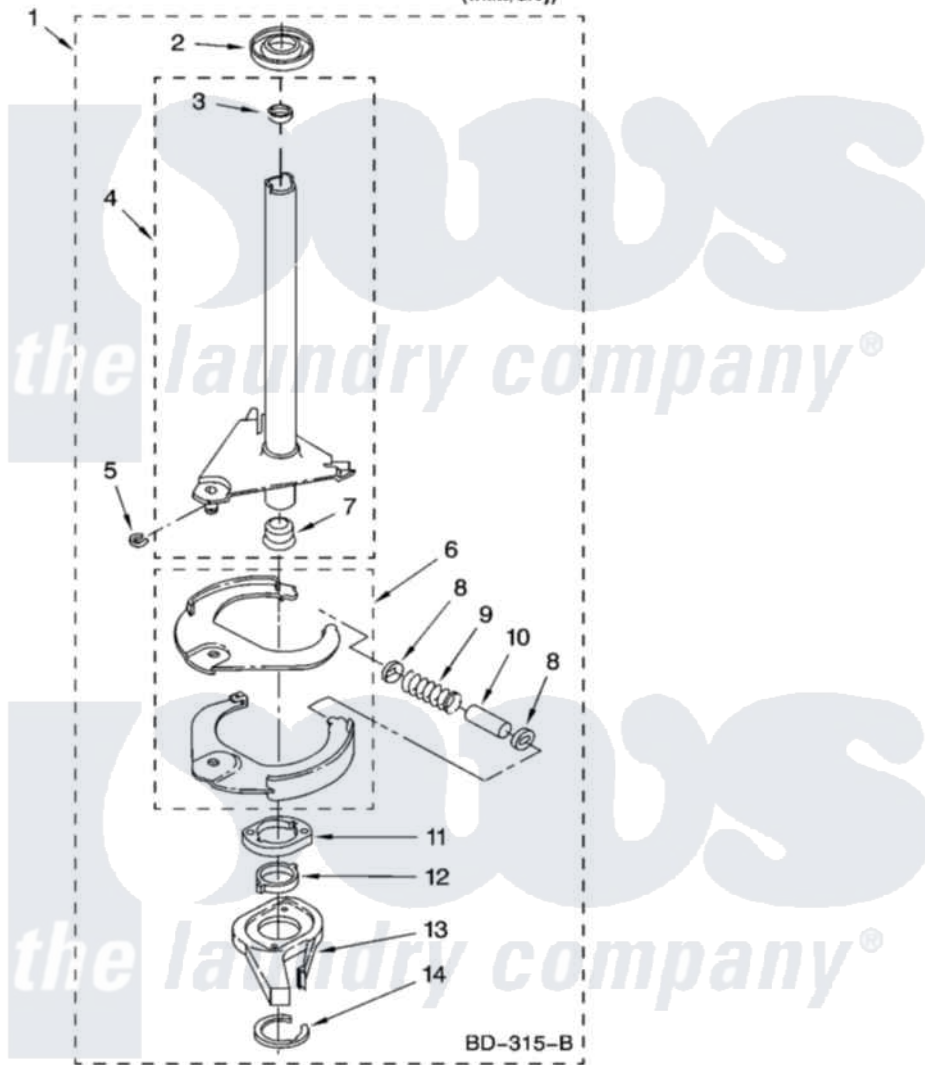

# Whirlpool 7MWT97770TW0 07 - BRAKE AND DRIVE TUBE PARTS

## BRAKE AND DRIVE TUBE PARTS

For Model: 7MWT97770TW0  
(White/Grey)

W10158249

11

Whirlpool Residential Whirlpool 7MWT97770TW0 Washer Parts Parts Diagram 07 - BRAKE AND DRIVE TUBE PARTS

[Click on the part number to view part](#)

Item	Original Part Number	Replaced By	Status	Part Description
1	388952	<a href="#">285792</a>		Basketdrive
2	<a href="#">62658</a>			Ring, Thrust
3	<a href="#">356427</a>			Seal, Spin Pinion
4	64027	<a href="#">64208</a>		Tube-Spin
5	64035	<a href="#">W10083190</a>		Ring, Retaining
6	64232	<a href="#">285438</a>		Shoe-Brake
7	62703	<a href="#">8546462</a>		"T" Bearing, Spin Tube
8	3353956	<a href="#">285658</a>		Sleeve
9	387806		Not Available	Spring, Brake
10	3355360	<a href="#">285658</a>		Sleeve
11	661516	<a href="#">8546461</a>		Cam, Brake Release
12	<a href="#">63022</a>			Sleeve, Cam
13	64194	<a href="#">285790</a>		Lining
14	90368	<a href="#">W10083200</a>		Ring, Retaining
"	BLANK		Not Available	Following Parts Not Illustrated
"	<a href="#">285208</a>			Lubricant