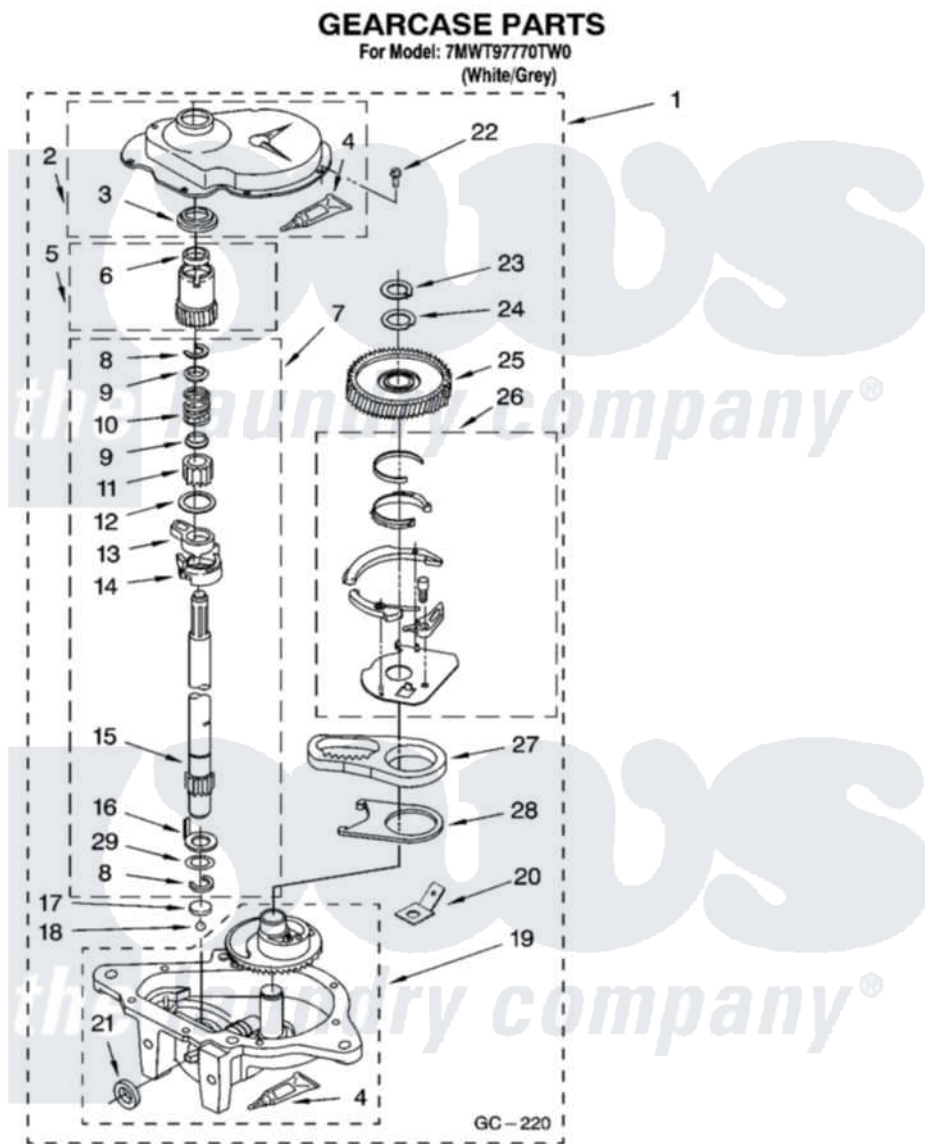

Whirlpool 7MWT9770TW0 08 - GEARCASE PARTS, OPTIONAL PARTS (NOT INCLUDED)

12

W10158249

Whirlpool Residential Whirlpool 7MWT9770TW0 Washer Parts Parts Diagram 08 - GEARCASE PARTS, OPTIONAL PARTS (NOT INCLUDED)

Click on the part number to view part

Item	Original Part Number	Replaced By	Status	Part Description
1	8532118	3360629		Gearcase
2	285202			Cover, Gearcase
3	3349985			Seal, Gearcase Cover
4	285195			Sealer Sealer, Gasket
5	63320	285362		Gear and Pinion
6	356427			Seal, Spin Pinion
7	389387			Shaft, Agitator
8	90369		Not Available	Ring, Retaining (2)
9	62677			Retainer, Spring
10	62676			Spring, Agitator
11	63273	285509		Shaft, Agitator
12	62619			Washer, Agitator Gear
13	62580	285206		Cam-Agitator
14	62581	285206		Cam-Agitator
15	285509			Shaft, Agitator