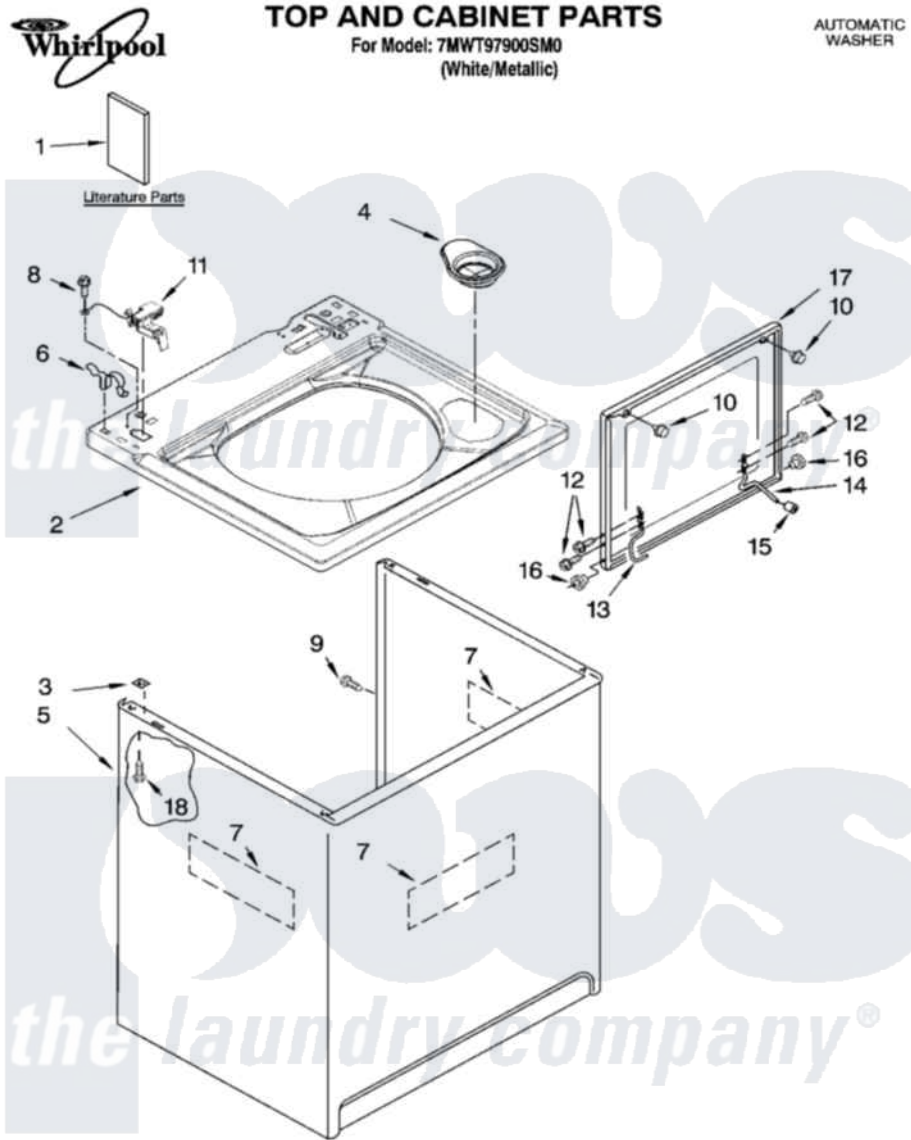

Whirlpool 7MWT97900SM0 01 - TOP AND CABINET PARTS

4-06 Litho in U.S.A. (drd)

1

Part No. 8181241

Whirlpool Residential Whirlpool 7MWT97900SM0 Washer Parts Parts Diagram 01 - TOP AND CABINET PARTS
 Click on the part number to view part

Item	Original Part Number	Replaced By	Status	Part Description
1	W10071230		Not Available	Installation Instructions
"	8539806		Not Available	Use & Care Guide
"	8558670		Not Available	Feature Sheet
"	8577179		Not Available	Energy Guide
"	8563997		Not Available	Wiring Diagram
2	8543488			Top
3	62750			Spacer, Cabinet To Top (4)
4	8566266			Dispenser, Bleach
5	63424			Cabinet
6	62780			Clip, Top And Cabinet And Rear Panel
7	3349654	3976348		Absorber, Sound
8	3351614			Screw, Gearcase Cover Mounting
9	3357011	308685		Side Trim)
10	9724509			Bumper, Lid
11	8318084			Switch, Lid

12	355274	W10119828	Screw, Lid Hinge Mounting
13	8559336	W10225136	Hinge 7 Pad Assembly
14	54583		Hinge, Lid
15	19119		Bumper, Lid Hinge
16	8319539		Bearing, Lid Hinge
17	8530100	W10155391	Lid
18	3390631		Screw, 10-16 X 3/8