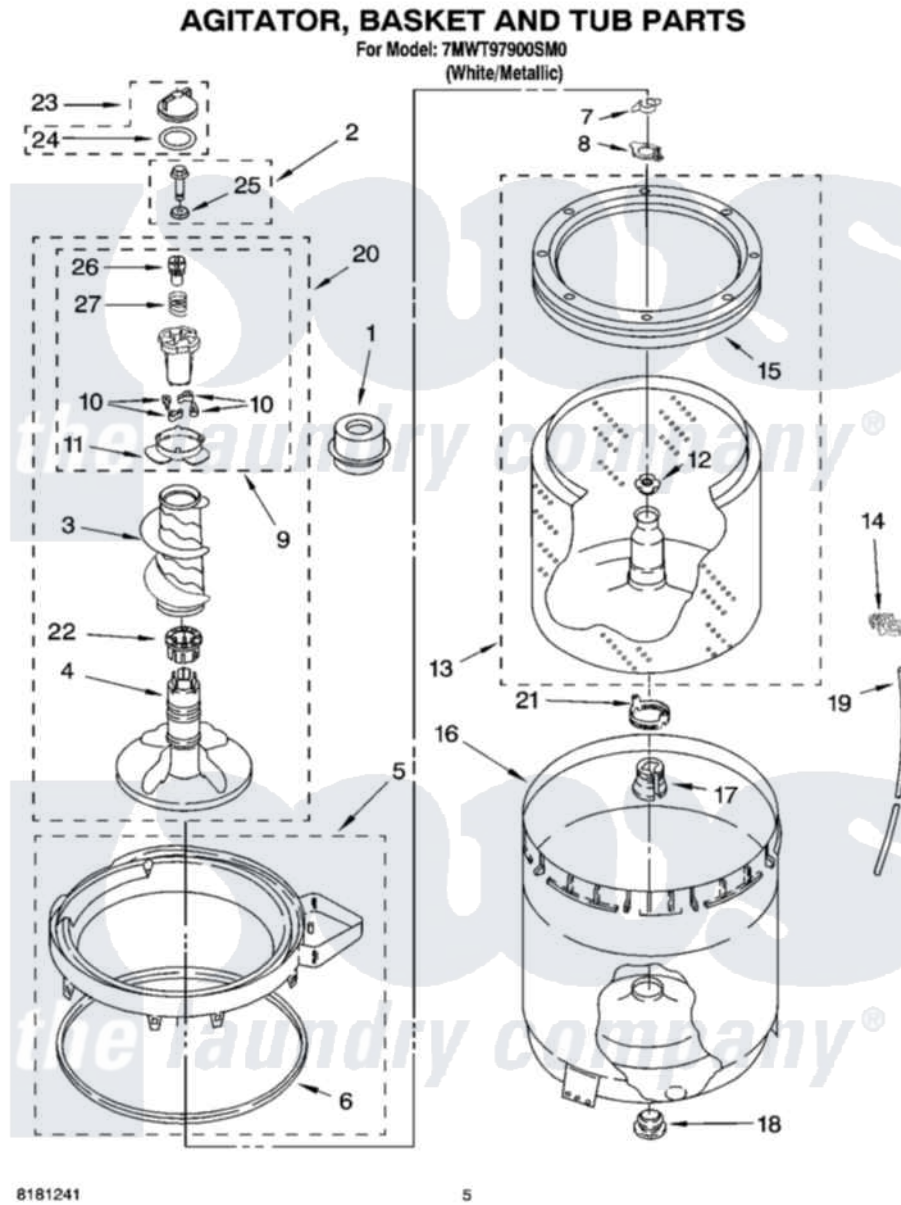

Whirlpool 7MWT97900SM0 03 - AGITATOR, BASKET AND TUB PARTS

8181241

5

Whirlpool [Residential Whirlpool 7MWT97900SM0 Washer Parts](#) Parts Diagram 03 - AGITATOR, BASKET AND TUB PARTS

[Click on the part number to view part](#)

Item	Original Part Number	Replaced By	Status	Part Description
1	8580006			Dispenser, Fabric Softener
2	358237			Screw And Washer
3	8054468			Auger, Agitator
4	8578209			Agitator, Complete Assembly
5	8528150	W10445870		Ring-Tub
6	3976308			Gasket, Tub Ring
7	3354845			Clip, Agitator
8	8543666			Washer, Agitator
9	8537434			Cam, Driven
10	3366877	80040		Dog-Agitator
11	8055141			Bearing-Driven Cam
12	21366			Nut, Spanner
13	8526016	W10389328		Clothes Container, Assembly
14	2219077			Clip, Pressure Switch Hose
15	8519788	387240		Ring, Balance
16	63849			Strain Relief, Power Cord

17	389140		Tub Block, Basket Drive
18	383727		Gasket, Centerpod
19	3347780	353244	Hose, Pressure Switch
20	8578210		Agitator, Complete Assembly
21	8577198		Filter, Lint
22	8055228		Spacer, Thrust
23	3354733	W10074580	Cap, Barrier
24	3348855	W10072840	Fabric Softener
25	3949550		Washer
26	8533540		Retainer, Spring
27	8055140		Spring, Compression