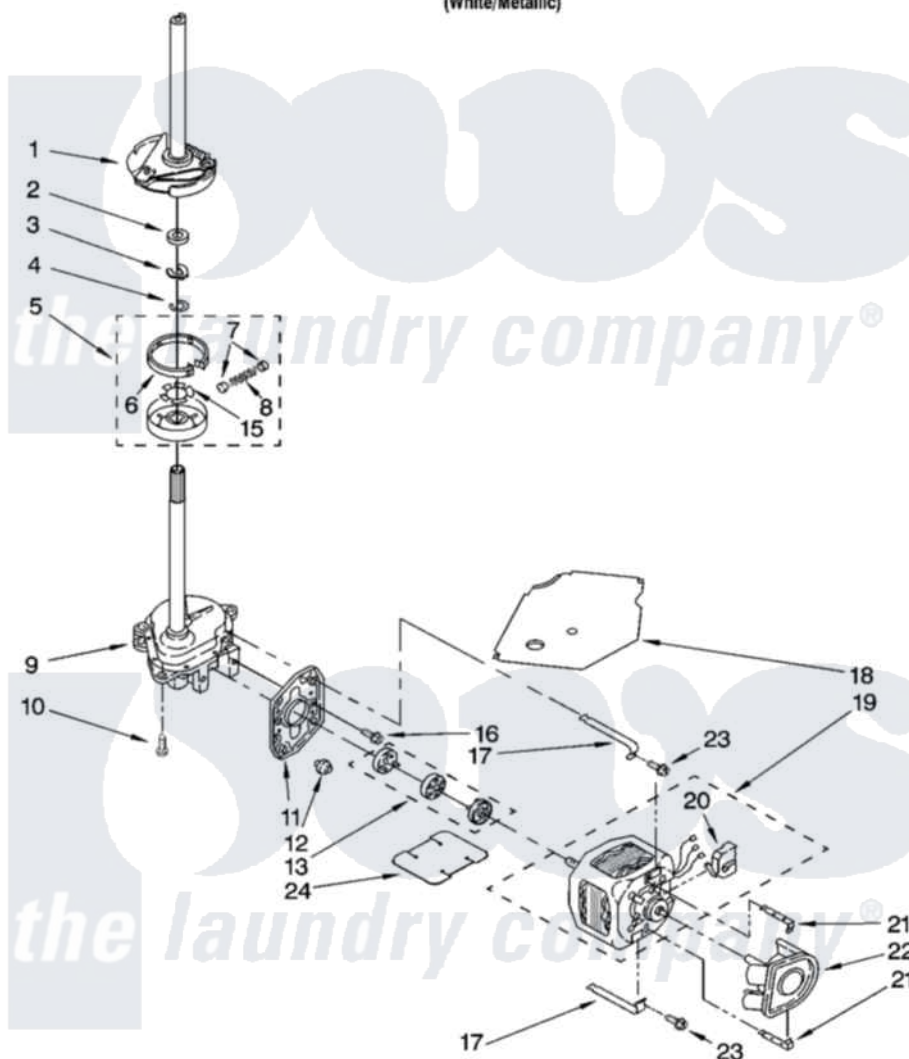

Whirlpool 7MWT97900SM0 04 - BRAKE, CLUTCH, GEARCASE, MOTOR AND PUMP PARTS

BRAKE, CLUTCH, GEARCASE, MOTOR AND PUMP PARTS

For Model: 7MWT97900SM0
(White/Metallic)

8181241

7

Whirlpool [Residential Whirlpool 7MWT97900SM0 Washer Parts](#) Parts Diagram 04 - BRAKE, CLUTCH, GEARCASE, MOTOR AND PUMP PARTS
Click on the part number to view part

Item	Original Part Number	Replaced By	Status	Part Description
1	388952	285792		Basketdrive
2	63292			Washer, Spin Tube Thrust
3	62697	W10080230		Ring, Spin Tube Support
4	63283	285353		Ring
5	3951311	285785		Clutch
6	3951308	285790		Lining
7	62646			Cap, Clutch Spring
8	3946792			Spring And Damper Assembly
9	8532118	3360629		Gearcase
10	3357334	3400516		Screw Anti-Rattle
11	62611			Plate, Motor Mount To Gearcase
12	62691			Grommet, Motor
13	285753	285753A		Coupling
15	3355454			Clip, Main Drive

16	3400516		Screw Anti-Rattle
17	3349637	W10086010	Retainer, Motor
18	3362089		Shield, Tub To Motor
19	8529936		Motor, Main Drive
20	8529896		Switch, Main Drive Motor
21	8546127		Retainer, Pump
22	3363394		Pump
23	3387485	273556	Screw, 10-16 X 5/8
24	8316060		Shield, Tub To Motor