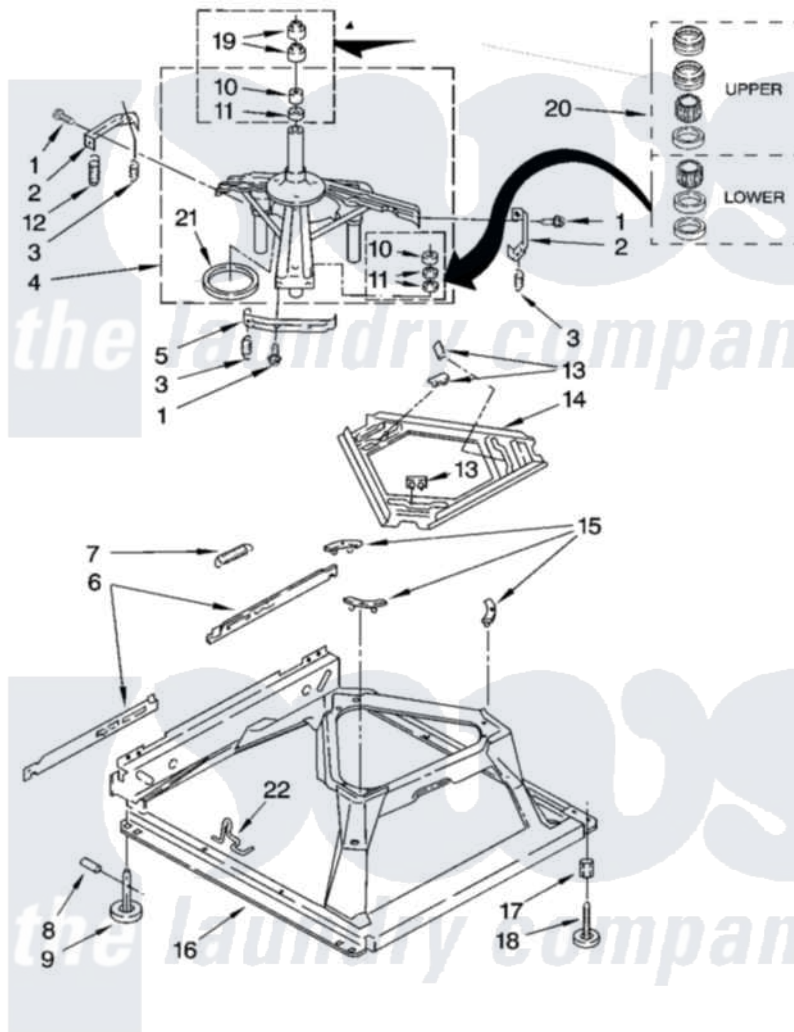

Whirlpool 7MWT97900SM0 05 - MACHINE BASE PARTS

MACHINE BASE PARTS

For Model: 7MWT97900SM0
(White/Metallic)

8

8181241

Whirlpool [Residential Whirlpool 7MWT97900SM0 Washer Parts](#) Parts Diagram 05 - MACHINE BASE PARTS
Click on the part number to view part

Item	Original Part Number	Replaced By	Status	Part Description
1	3400076			Screw, Bracket Mounting
2	64067			Bracket, Spring Outer
3	63907			Spring, Suspension
4	8575214	280184		Support
5	64065			Bracket, Spring Outer
6	63466			Link, Leveling Mechanism
7	62597	8316845		Spring
8	62837			Pin, Knurled
9	62596	285244		Feet-Leveling
10	8546455			Bearing, Centerpost
11	357409	359449		Seal, Agitator Shaft
12	8318050	285901		Spring
13	62568	285219		Pad
14	3946509			Plate, Suspension
15	3363660	285744		Pad
16	3946512	285771		Base

17	3359452		Nut, Lock
18	W10001130		Foot, Leveling
19	356934	8577376	Seal, Centerpost
20	285203		Centerpost Bearing Kit
21	63134		Ring, Sound Deadening
22	63806	W10145155	Retainer, Suspension Spring