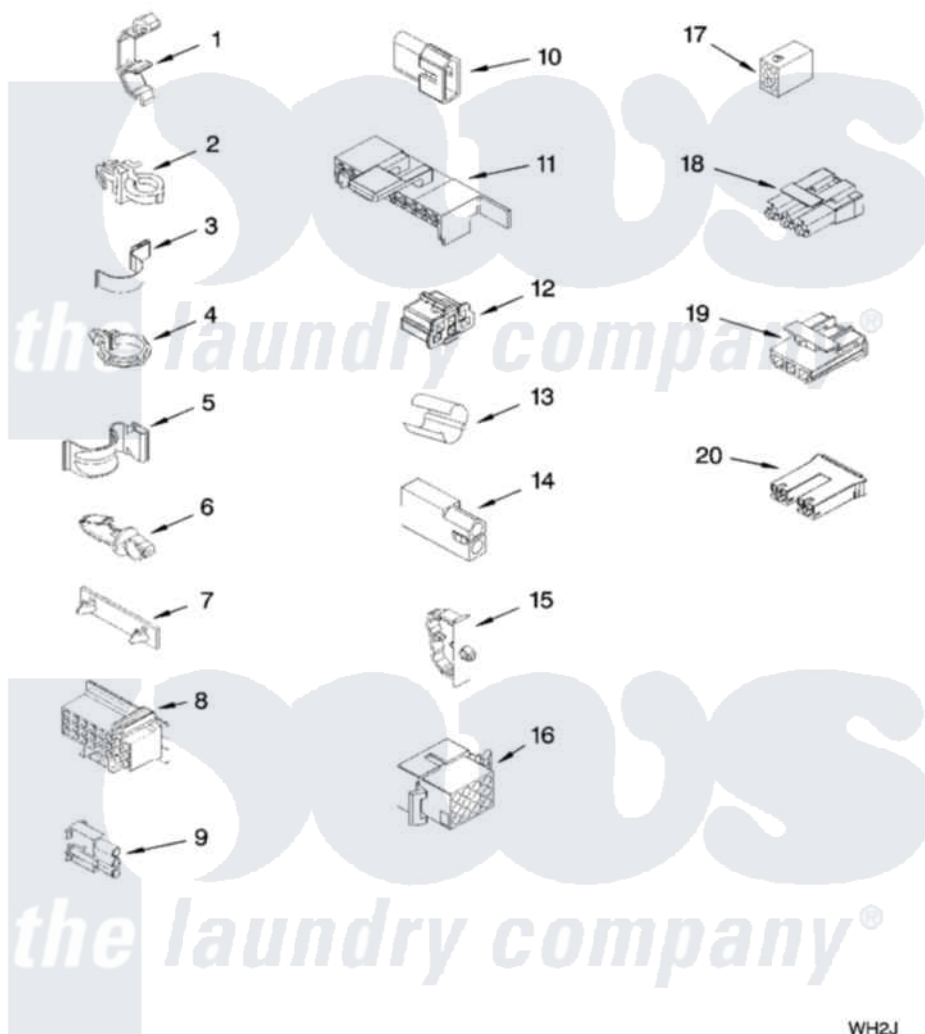

Whirlpool 7MWT97900SM0 06 - WIRING HARNESS PARTS

WIRING HARNESS PARTS

For Model: 7MWT97900SM0
(White/Metallic)

8181241

9

WH2J

Whirlpool [Residential Whirlpool 7MWT97900SM0 Washer Parts](#) Parts Diagram 06 - WIRING HARNESS PARTS
Click on the part number to view part

Item	Original Part Number	Replaced By	Status	Part Description
1	3349557			Retainer, Harness
2	388498		Not Available	Clip, Harness
3	3347812	8528351		Clip
4	3352501	8559320		Restraint, Hose
5	90016			Clip, Pressure Switch Hose
6	3390496	8281256		Clip, Harness
7	389379			Retainer, Side To Feature Panel
8	3948614			Disconnect Block
"	352089			Timer, Block Disconnect
9	62889			Receptacle, Terminal
10	353424			Plug, Terminal
11	62505			Block, Disconnect
12	3347243			Block, Disconnect
13	63523			Harness, Protector
14	717252			Receptacle, Terminal
15	3352944			Clip, Harness

16	3390423		Not Available	Block, Disconnect (12-Way) (Timer) (Use Term. 94613)
17	3347730		Not Available	Receptacle, (6-Way) (Use Term. 94613)
18	3948617	2172937		Connector
19	3360056			Connector
20	3354925			Block, Connector
"	3354926			Block, Connector