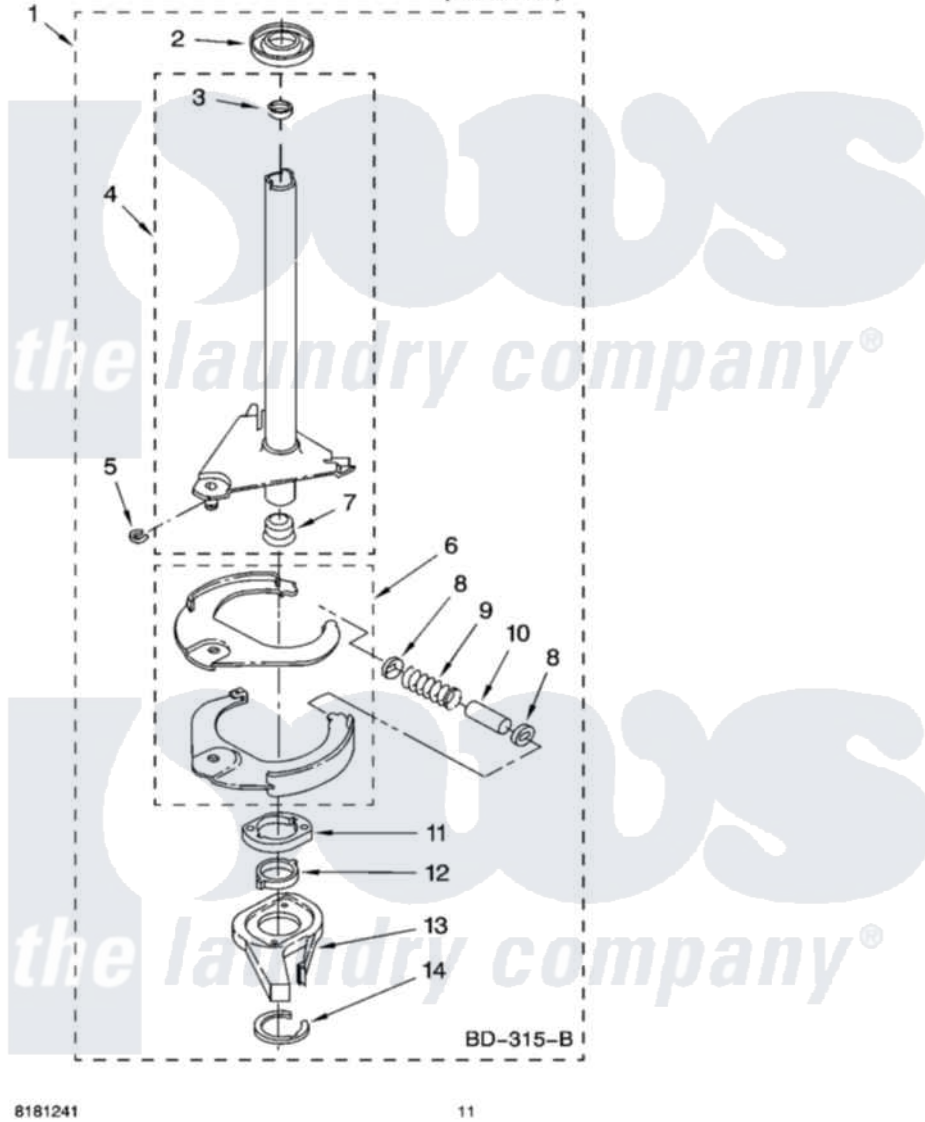

# Whirlpool 7MWT97900SM0 07 - BRAKE AND DRIVE TUBE PARTS

## BRAKE AND DRIVE TUBE PARTS

For Model: 7MWT97900SM0  
(White/Metallic)

8181241

11

Whirlpool Residential Whirlpool 7MWT97900SM0 Washer Parts Parts Diagram 07 - BRAKE AND DRIVE TUBE PARTS  
Click on the part number to view part

Item	Original Part Number	Replaced By	Status	Part Description
1	388952	<a href="#">285792</a>		Basketdrive
2	<a href="#">62658</a>			Ring, Thrust
3	<a href="#">356427</a>			Seal, Spin Pinion
4	64027	<a href="#">64208</a>		Tube-Spin
5	64035	<a href="#">W10083190</a>		Ring, Retaining
6	64232	<a href="#">285438</a>		Shoe-Brake
7	62703	<a href="#">8546462</a>		"T" Bearing, Spin Tube
8	3353956	<a href="#">285658</a>		Sleeve
9	387806		Not Available	Spring, Brake
10	3355360	<a href="#">285658</a>		Sleeve
11	661516	<a href="#">8546461</a>		Cam, Brake Release
12	<a href="#">63022</a>			Sleeve, Cam
13	64194	<a href="#">285790</a>		Lining
14	90368	<a href="#">W10083200</a>		Ring, Retaining
"	BLANK		Not Available	Following Parts Not Illustrated
"	<a href="#">285208</a>			Lubricant