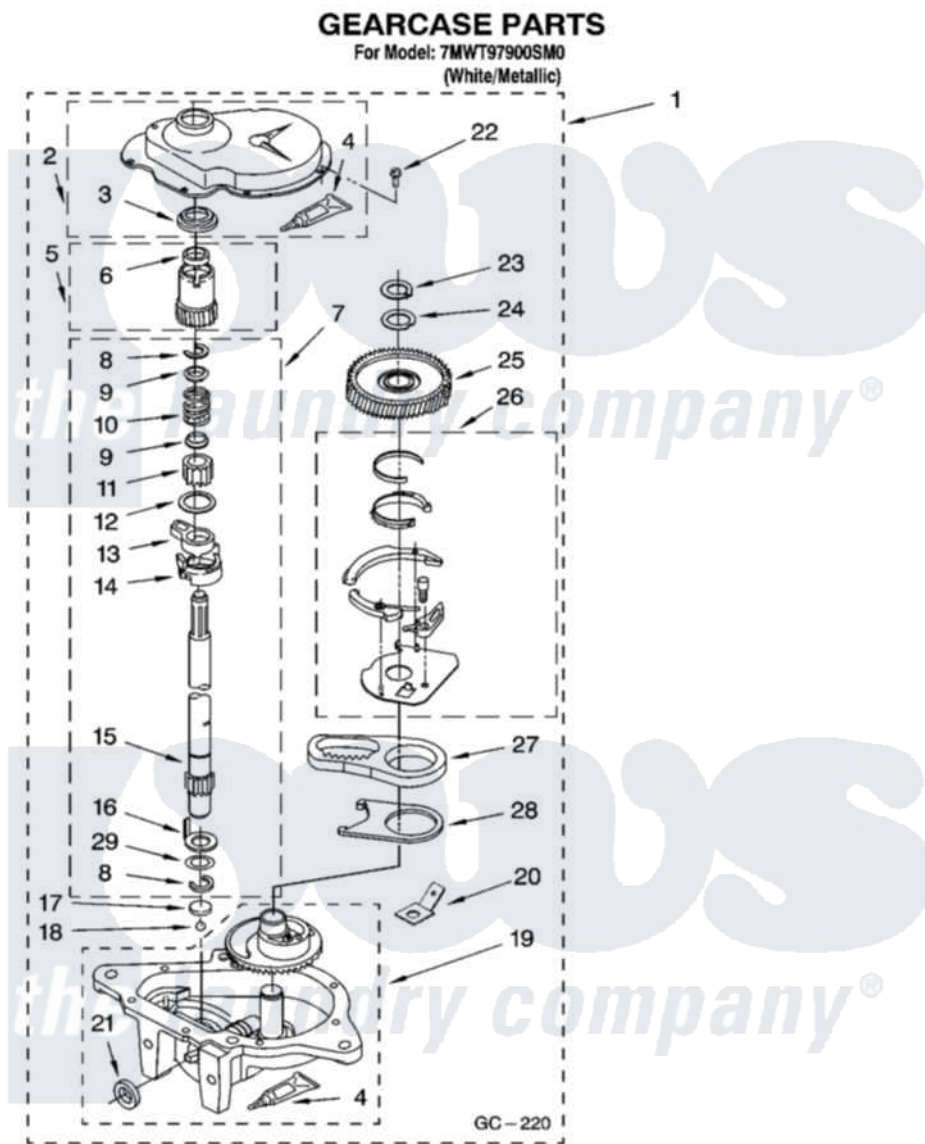

**Whirlpool 7MWT97900SM0 08 - GEARCASE PARTS, OPTIONAL PARTS
(NOT INCLUDED)**

12

8181241

Whirlpool Residential Whirlpool 7MWT97900SM0 Washer Parts Parts Diagram 08 - GEARCASE PARTS, OPTIONAL PARTS (NOT INCLUDED)

Click on the part number to view part

Item	Original Part Number	Replaced By	Status	Part Description
1	8532118	3360629		Gearcase
2	285202			Cover, Gearcase
3	3349985			Seal, Gearcase Cover
4	285195			Sealer Sealer, Gasket
5	63320	285362		Gear and Pinion
6	356427			Seal, Spin Pinion
7	389387			Shaft, Agitator
8	90369		Not Available	Ring, Retaining (2)
9	62677			Retainer, Spring
10	62676			Spring, Agitator
11	63273	285509		Shaft, Agitator
12	62619			Washer, Agitator Gear
13	62580	285206		Cam-Agitator
14	62581	285206		Cam-Agitator
15	285509			Shaft, Agitator

16	62618		Washer, Cam Thrust
17	16018	285205	Bearing
18	85529	285205	Bearing
19	389230	285515	Gearcase
20	3949116	Not Available	BLOCK TAB, TERMINAL
21	285352		Seal Kit, Thrust Plug
22	3351614		Screw, Gearcase Cover Mounting
23	3362552	285765	Ring-Retrn
24	285735	285766	Washer Kit, Thrust
25	62570	285362	Gear and Pinon
26	388253	999516	Shelf-Glas
27	3349296	8546456	Rack, Connecting
28	62621		Actuator, Shift
29	388815		Washer, Intermediate 1 3976263 Miscellaneous Parts Bag 2 3976300 Washer, Inlet Hose 3 3366913 Clamp, Hose
	72017		Paint, Touch-Up
"	350938		Paint, Pressurized Spray B
"	350930		Paint, Pressurized Spray B
"	799344		Paint, Touch-Up)
"	BLANK	Not Available	OIL
"	350572		Oil
"	BLANK	Not Available	LUBRICANT
"	285208		Lubricant
"	BLANK	Not Available	SEALER
"	285195		Sealer Sealer, Gasket
"	BLANK	Not Available	ACCESSORY PARTS
"	367031		Water System Parts
"	280129	280129A	Break-Sphn
"	280130	280130A	Adapter
"	280131	40922	Hose