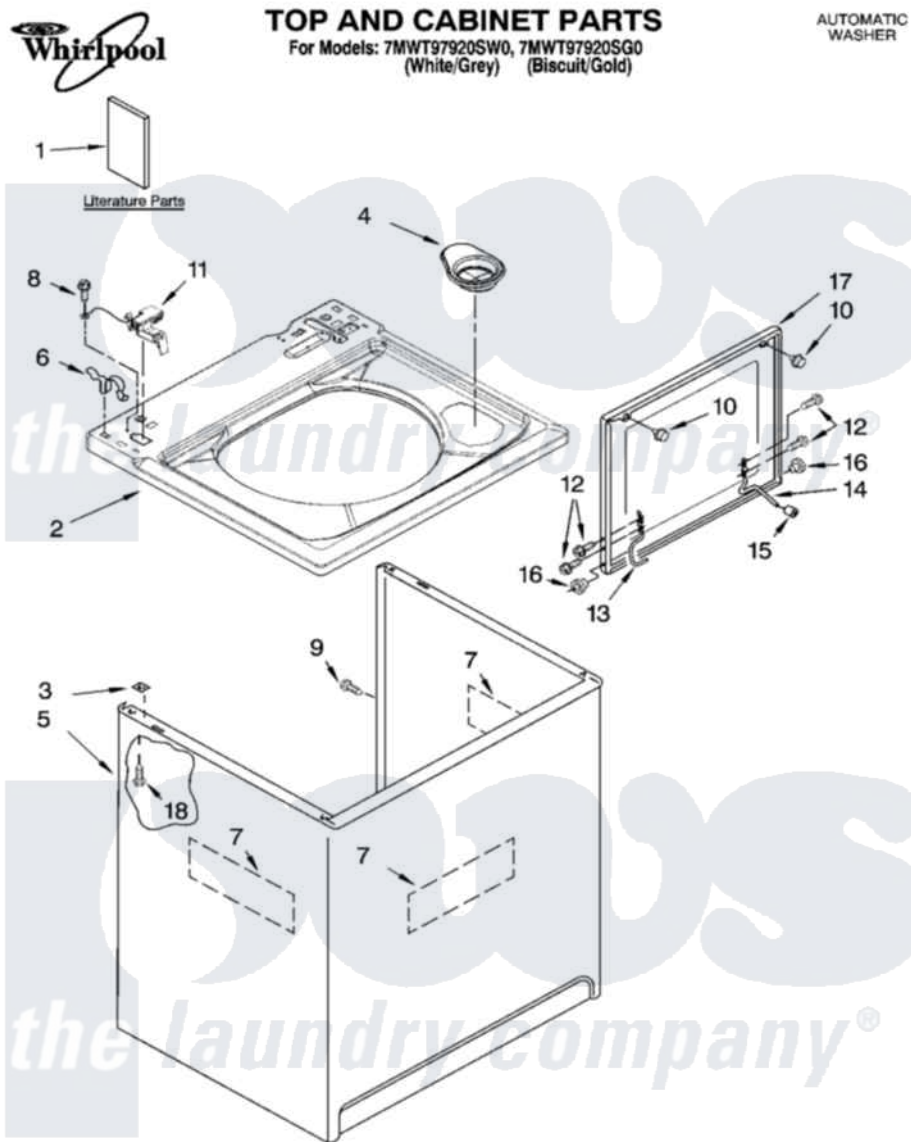

Whirlpool 7MWT97920SG0 01 - TOP AND CABINET PARTS

5-06 Litho in U.S.A. (drd)

1

Part No. 8181257

Whirlpool [Residential Whirlpool 7MWT97920SG0 Washer Parts](#) Parts Diagram 01 - TOP AND CABINET PARTS
 Click on the part number to view part

Item	Original Part Number	Replaced By	Status	Part Description
1	W10071230		Not Available	Installation Instructions
"	8539806		Not Available	Use & Care Guide
"	8558670		Not Available	Feature Sheet
"	8577179		Not Available	Energy Guide
"	8563996		Not Available	Wiring Diagram
2	8543488			Top
"	8543489			Top
3	62750			Spacer, Cabinet To Top (4)
4	8566266			Dispenser, Bleach
5	63424			Cabinet
"	3954357			Cabinet
6	62780			Clip, Top And Cabinet And Rear Panel
7	3349654	3976348		Absorber, Sound
8	3351614			Screw, Gearcase Cover Mounting
9	3357011	308685		Side Trim)

10	9724509		Bumper, Lid
11	8318084		Switch, Lid
12	355274	W10119828	Screw, Lid Hinge Mounting
13	8559336	W10225136	Hinge 7 Pad Assembly
14	54583		Hinge, Lid
15	19119		Bumper, Lid Hinge
16	8319539		Bearing, Lid Hinge
17	8530100	W10155391	Lid
"	8530101	3957606	Lid
18	3390631		Screw, 10-16 X 3/8