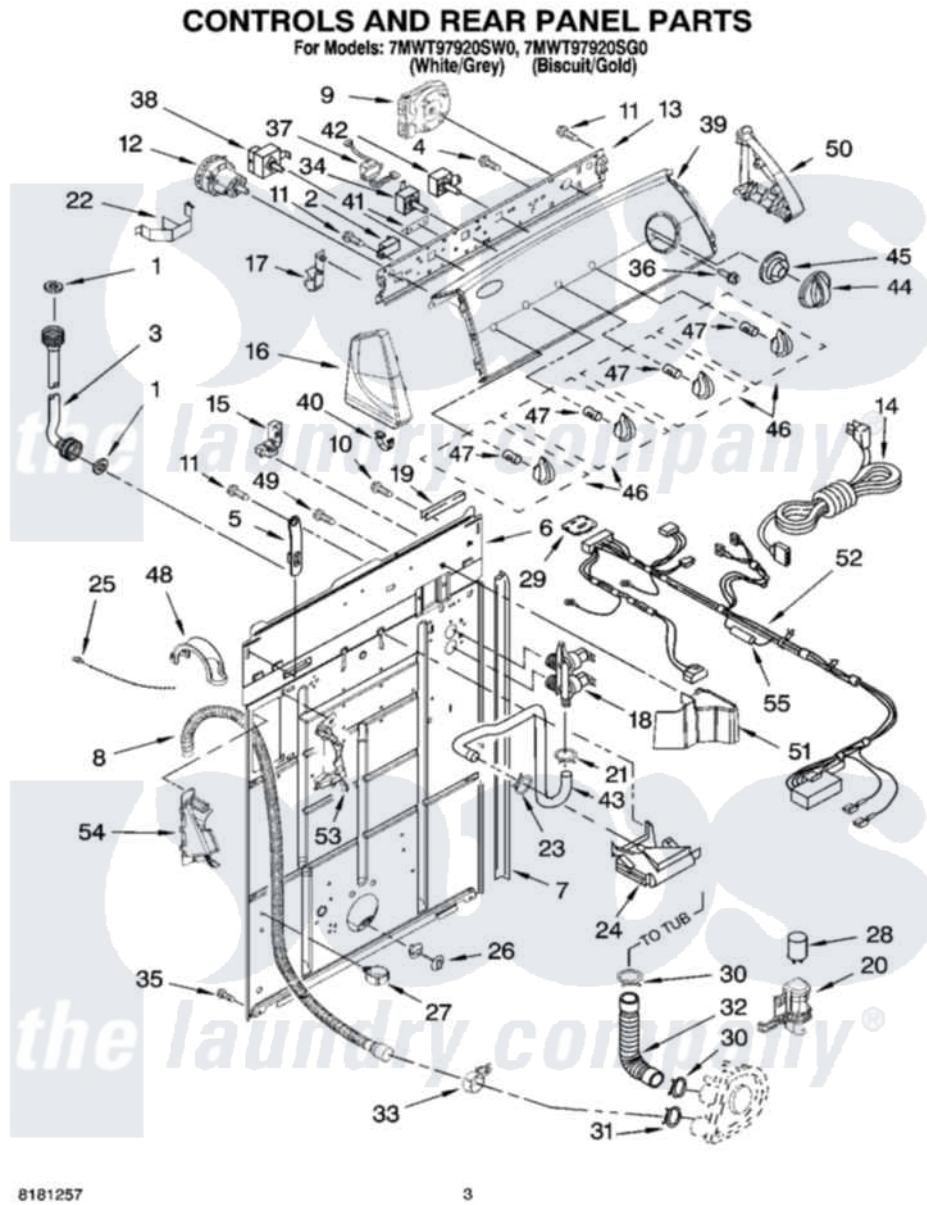

Whirlpool 7MWT97920SG0 02 - CONTROLS AND REAR PANEL PARTS

Whirlpool [Residential Whirlpool 7MWT97920SG0 Washer Parts](#) Parts Diagram 02 - CONTROLS AND REAR PANEL PARTS

[Click on the part number to view part](#)

Item	Original Part Number	Replaced By	Status	Part Description
1	3976300	16123		Washer Inlet-Hose Miscellaneous Parts Must be Ordered Separately.
2	694419			Mini-Buzzer
3	8571377	89503		Hose-Inlet
"	8571378	89503		Hose-Inlet
4	3400073			Screw, Ground
5	8568314			Strap, Console
6	8318015			Panel, Rear
7	62747			Pad, Rear Panel
8	8559373	W10096921		Drain Hose Assembly
9	3955765			Timer, Control
10	3351614			Screw, Gearcase Cover Mounting
11	90767			Screw, 8A X 3/8 HeX Washer Head Tapping
12	3366845	W10339326		Switch-WL