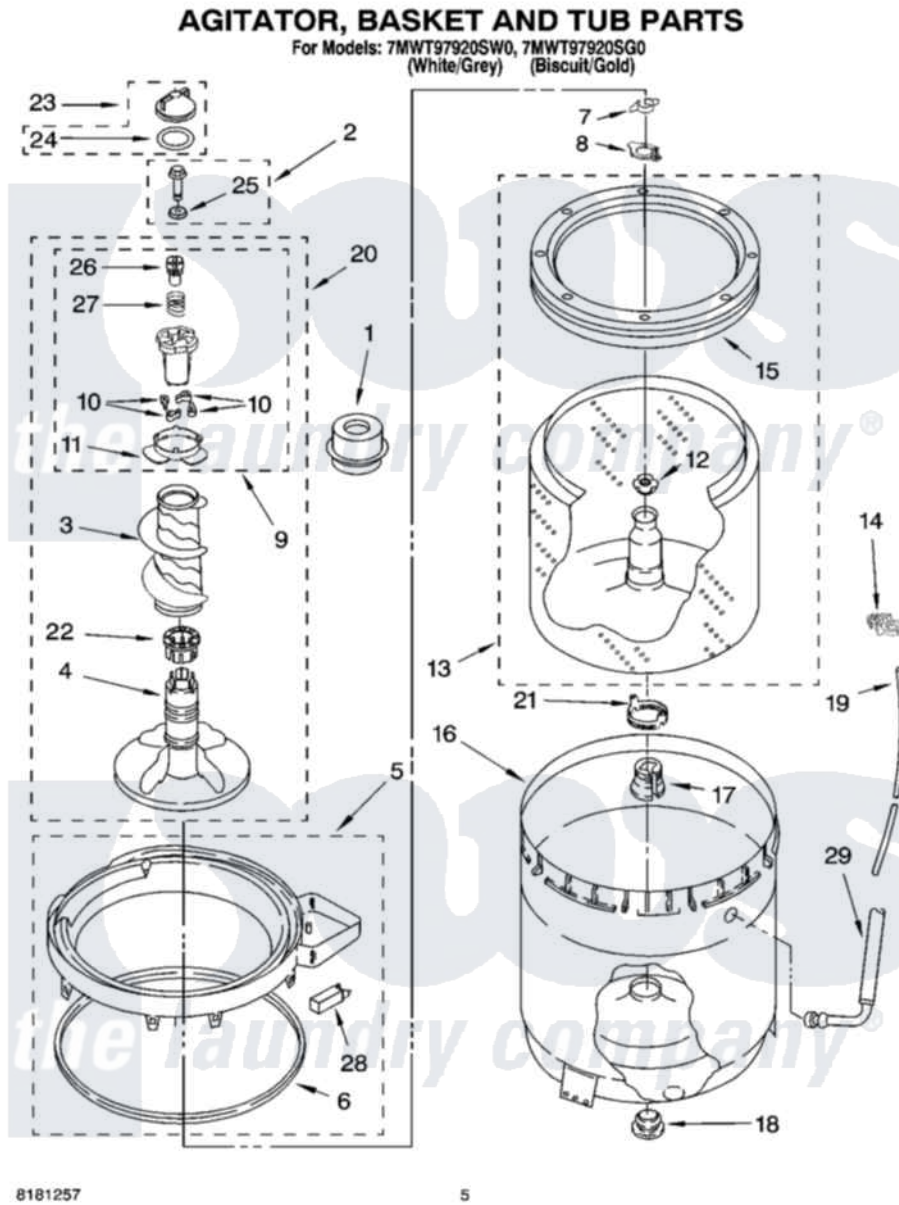

Whirlpool 7MWT97920SG0 03 - AGITATOR, BASKET AND TUB PARTS

Whirlpool [Residential Whirlpool 7MWT97920SG0 Washer Parts](#) Parts Diagram 03 - AGITATOR, BASKET AND TUB PARTS

[Click on the part number to view part](#)

Item	Original Part Number	Replaced By	Status	Part Description
1	8580006			Dispenser, Fabric Softener
2	358237			Screw And Washer
3	8054468			Auger, Agitator
4	8578209			Agitator, Complete Assembly
5	3954507	W10213410		Ring-Tub
6	3359585	3976308		Gasket, Tub Ring
7	3354845			Clip, Agitator
8	8543666			Washer, Agitator
9	8537434			Cam, Driven
10	3366877	80040		Dog-Agitator
11	8055141			Bearing-Driven Cam
12	21366			Nut, Spanner
13	8526016	W10389328		Clothes Container, Assembly
14	2219077			Clip, Pressure Switch Hose
15	8519788	387240		Ring, Balance
16	8283125			Tub

17	389140		Tub Block, Basket Drive
18	383727		Gasket, Centerpod
19	3347780	353244	Hose, Pressure Switch
20	8578210		Agitator, Complete Assembly
21	8577198		Filter, Lint
22	8055228		Spacer, Thrust
23	3354733	W10074580	Cap, Barrier
24	3348855	W10072840	Fabric Softener
25	3949550		Washer
26	8533540		Retainer, Spring
27	8055140		Spring, Compression
28	8318246	W10213410	Ring-Tub
29	3948705		Hose, Bleach