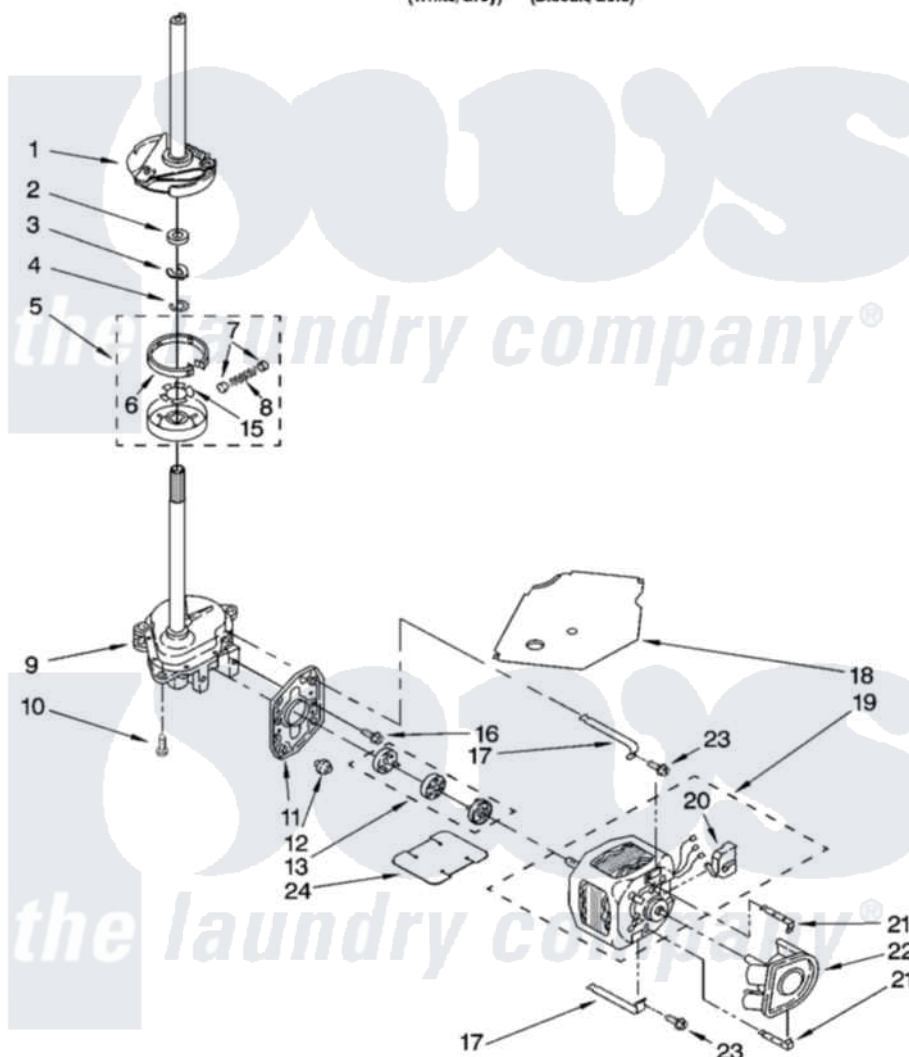

Whirlpool 7MWT97920SG0 04 - BRAKE, CLUTCH, GEARCASE, MOTOR AND PUMP PARTS

BRAKE, CLUTCH, GEARCASE, MOTOR AND PUMP PARTS

For Models: 7MWT97920SW0, 7MWT97920SG0
(White/Grey) (Biscuit/Gold)

8181257

7

Whirlpool [Residential Whirlpool 7MWT97920SG0 Washer Parts](#) Parts Diagram 04 - BRAKE, CLUTCH, GEARCASE, MOTOR AND PUMP PARTS
Click on the part number to view part

| Item | Original Part Number | Replaced By | Status | Part Description |
|------|-------------------------|---------------------------|--------|--------------------------------|
| 1 | 388952 | 285792 | | Basketdrive |
| 2 | 63292 | | | Washer, Spin Tube Thrust |
| 3 | 62697 | W10080230 | | Ring, Spin Tube Support |
| 4 | 63283 | 285353 | | Ring |
| 5 | 3951311 | 285785 | | Clutch |
| 6 | 3951308 | 285790 | | Lining |
| 7 | 62646 | | | Cap, Clutch Spring |
| 8 | 3946792 | | | Spring And Damper Assembly |
| 9 | 8532118 | 3360629 | | Gearcase |
| 10 | 3357334 | 3400516 | | Screw Anti-Rattle |
| 11 | 62611 | | | Plate, Motor Mount To Gearcase |
| 12 | 62691 | | | Grommet, Motor |
| 13 | 285753 | 285753A | | Coupling |
| 15 | 3355454 | | | Clip, Main Drive |

| | | | |
|----|-------------------------|---------------------------|--------------------------|
| 16 | 3400516 | | Screw Anti-Rattle |
| 17 | 3349637 | W10086010 | Retainer, Motor |
| 18 | 3362089 | | Shield, Tub To Motor |
| 19 | 8529936 | | Motor, Main Drive |
| 20 | 8529896 | | Switch, Main Drive Motor |
| 21 | 8546127 | | Retainer, Pump |
| 22 | 3363394 | | Pump |
| 23 | 3387485 | 273556 | Screw, 10-16 X 5/8 |
| 24 | 8316060 | | Shield, Tub To Motor |