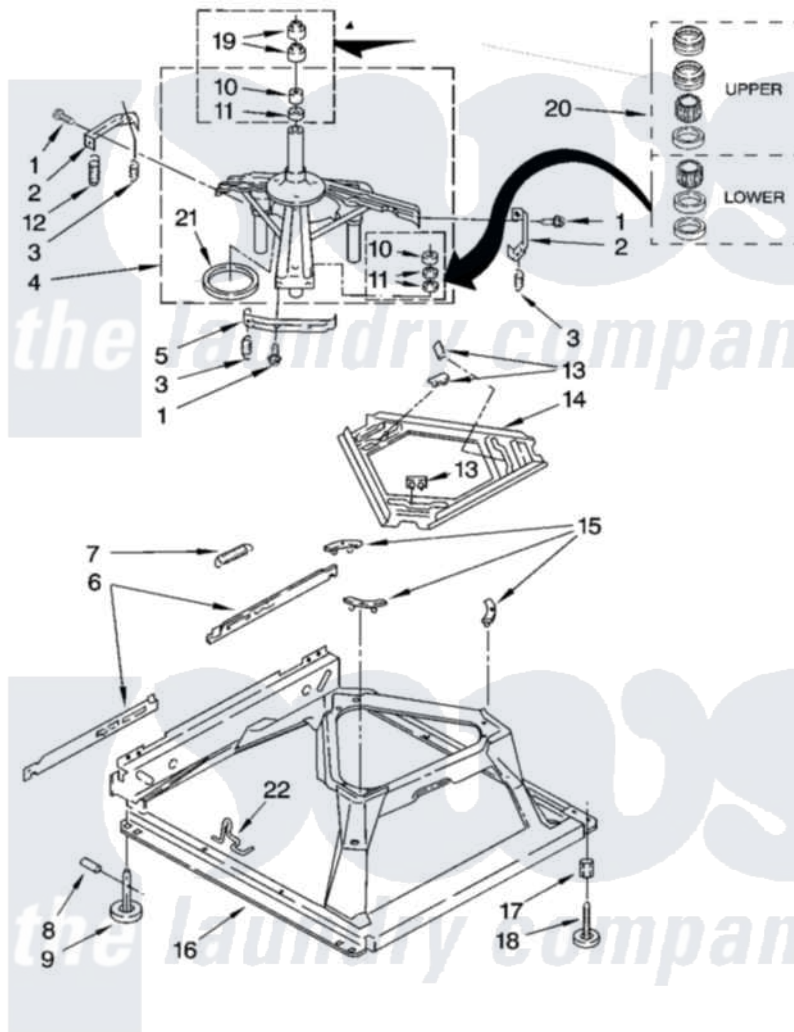

Whirlpool 7MWT97920SG0 05 - MACHINE BASE PARTS

MACHINE BASE PARTS

For Models: 7MWT97920SW0, 7MWT97920SG0
(White/Grey) (Biscuit/Gold)

8

8181257

Whirlpool Residential Whirlpool 7MWT97920SG0 Washer Parts Parts Diagram 05 - MACHINE BASE PARTS
Click on the part number to view part

Item	Original Part Number	Replaced By	Status	Part Description
1	3400076			Screw, Bracket Mounting
2	64067			Bracket, Spring Outer
3	63907			Spring, Suspension
4	8575214	280184		Support
5	64065			Bracket, Spring Outer
6	63466			Link, Leveling Mechanism
7	62597	8316845		Spring
8	62837			Pin, Knurled
9	62596	285244		Feet-Leveling
10	8546455			Bearing, Centerpost
11	357409	359449		Seal, Agitator Shaft
12	8318050	285901		Spring
13	62568	285219		Pad
14	3946509			Plate, Suspension
15	3363660	285744		Pad
16	3946512	285771		Base

17	3359452		Nut, Lock
18	W10001130		Foot, Leveling
19	356934	8577376	Seal, Centerpost
20	285203		Centerpost Bearing Kit
21	63134		Ring, Sound Deadening
22	63806	W10145155	Retainer, Suspension Spring