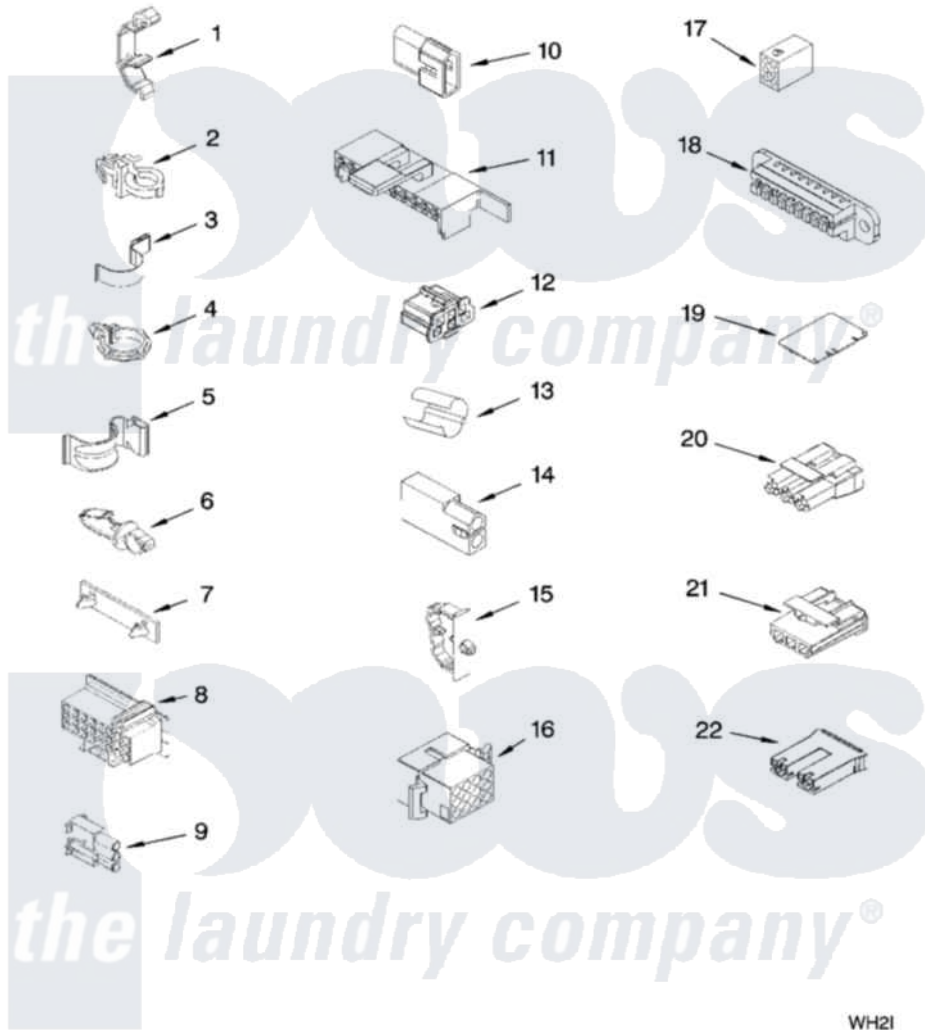

Whirlpool 7MWT97920SG0 06 - WIRING HARNESS PARTS

WIRING HARNESS PARTS

For Models: 7MWT97920SW0, 7MWT97920SG0
(White/Grey) (Biscuit/Gold)

8181257

9

WH21

Whirlpool [Residential Whirlpool 7MWT97920SG0 Washer Parts](#) Parts Diagram 06 - WIRING HARNESS PARTS
Click on the part number to view part

Item	Original Part Number	Replaced By	Status	Part Description
1	3349557			Retainer, Harness
2	388498		Not Available	Clip, Harness
3	3347812	8528351		Clip
4	3352501	8559320		Restraint, Hose
5	90016			Clip, Pressure Switch Hose
6	3390496	8281256		Clip, Harness
7	389379			Retainer, Side To Feature Panel
8	3948614			Disconnect Block
"	352089			Timer, Block Disconnect
9	62889			Receptacle, Terminal
10	353424			Plug, Terminal
11	62505			Block, Disconnect
12	3347243			Block, Disconnect
13	63523			Harness, Protector
14	717252			Receptacle, Terminal
15	3352944			Clip, Harness

16	3390423	Not Available	Block, Disconnect (12-Way) (Timer) (Use Term. 94613)
17	3347730	Not Available	Receptacle, (6-Way) (Use Term. 94613)
18	3349494		Connector, Etc
19	3407125	3955728	Control, Etc
20	3948617	2172937	Connector
21	3360056		Connector
22	3354925		Block, Connector
"	3354926		Block, Connector