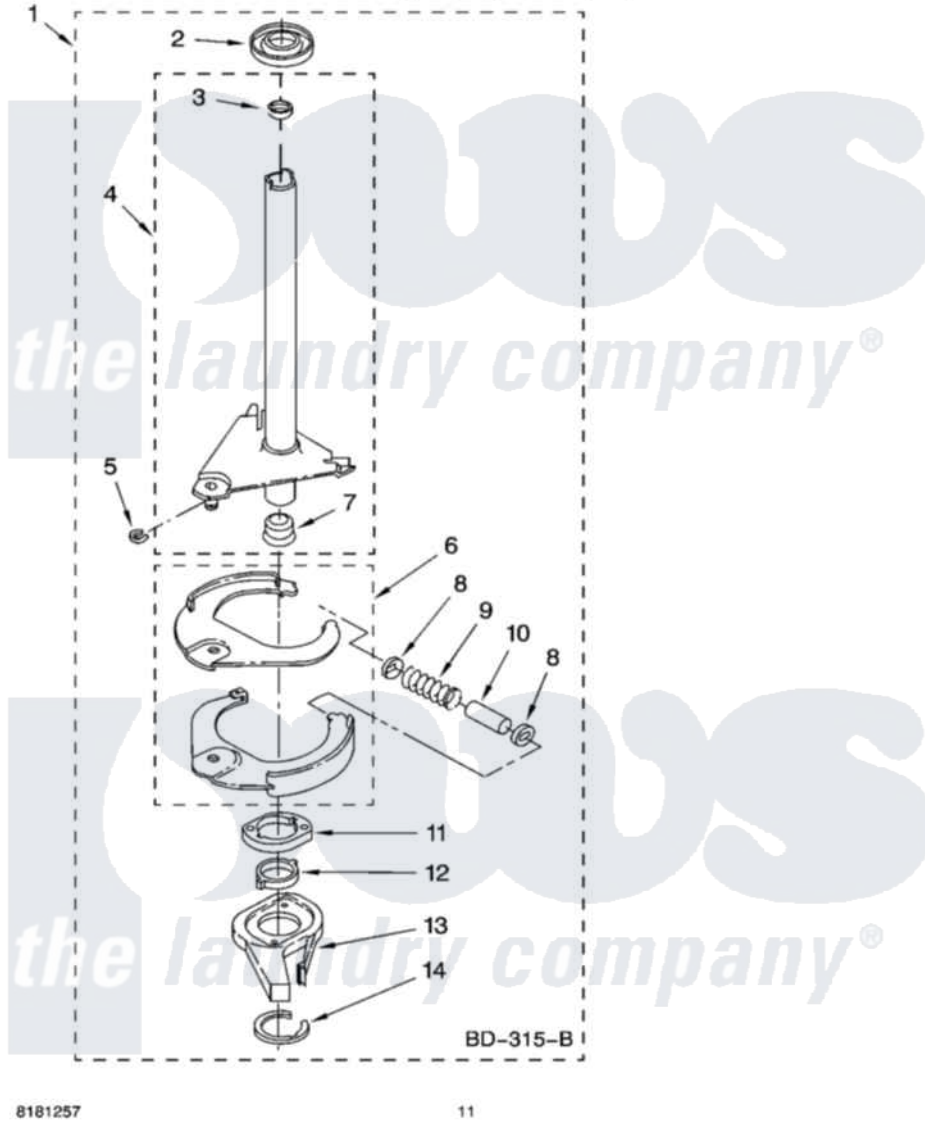

Whirlpool 7MWT97920SG0 07 - BRAKE AND DRIVE TUBE PARTS

BRAKE AND DRIVE TUBE PARTS

For Models: 7MWT97920SW0, 7MWT97920SG0
(White/Grey) (Biscuit/Gold)

8181257

11

Whirlpool Residential Whirlpool 7MWT97920SG0 Washer Parts Parts Diagram 07 - BRAKE AND DRIVE TUBE PARTS
Click on the part number to view part

| Item | Original Part Number | Replaced By | Status | Part Description |
|------|------------------------|---------------------------|---------------|---------------------------------|
| 1 | 388952 | 285792 | | Basketdrive |
| 2 | 62658 | | | Ring, Thrust |
| 3 | 356427 | | | Seal, Spin Pinion |
| 4 | 64027 | 64208 | | Tube-Spin |
| 5 | 64035 | W10083190 | | Ring, Retaining |
| 6 | 64232 | 285438 | | Shoe-Brake |
| 7 | 62703 | 8546462 | | "T" Bearing, Spin Tube |
| 8 | 3353956 | 285658 | | Sleeve |
| 9 | 387806 | | Not Available | Spring, Brake |
| 10 | 3355360 | 285658 | | Sleeve |
| 11 | 661516 | 8546461 | | Cam, Brake Release |
| 12 | 63022 | | | Sleeve, Cam |
| 13 | 64194 | 285790 | | Lining |
| 14 | 90368 | W10083200 | | Ring, Retaining |
| " | BLANK | | Not Available | Following Parts Not Illustrated |
| " | 285208 | | | Lubricant |