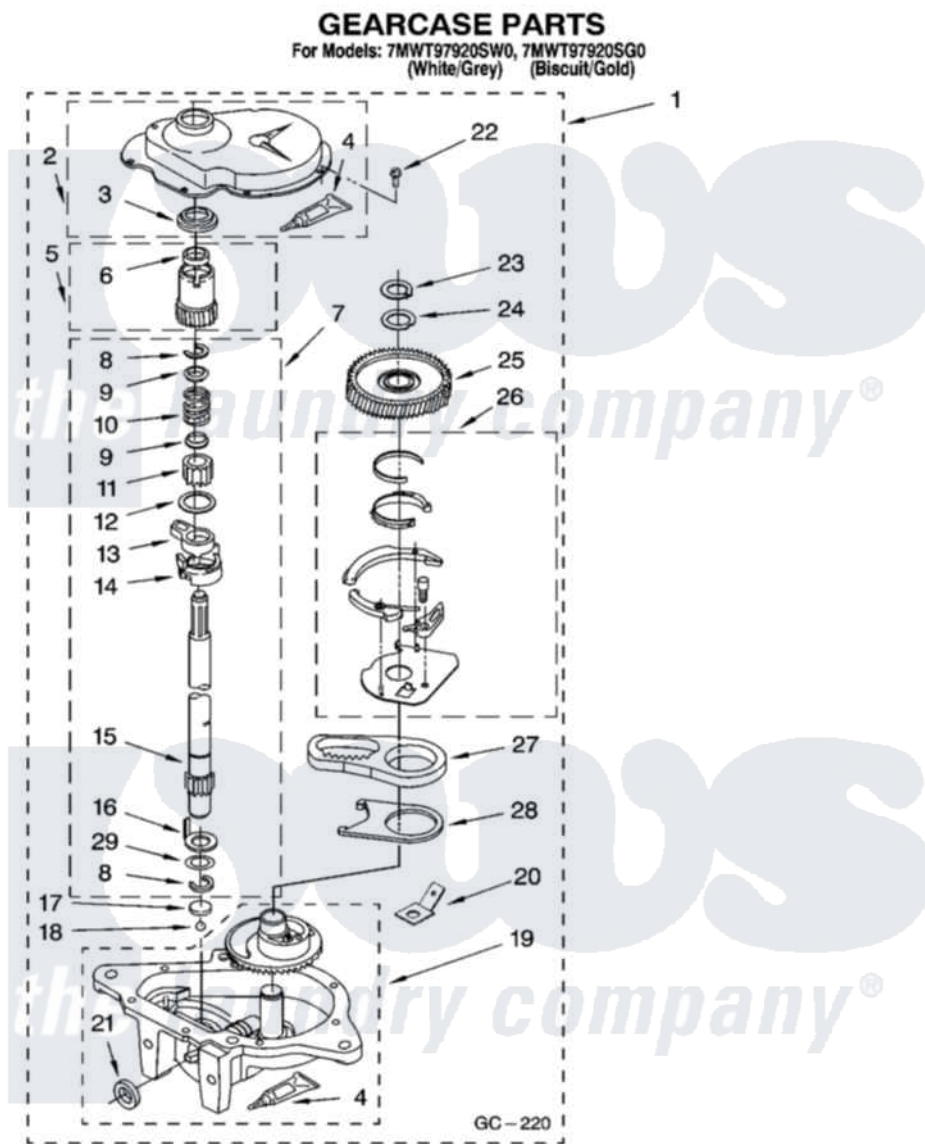

**Whirlpool 7MWT97920SG0 08 - GEARCASE PARTS, OPTIONAL PARTS
(NOT INCLUDED)**

12

8181257

Whirlpool Residential Whirlpool 7MWT97920SG0 Washer Parts Parts Diagram 08 - GEARCASE PARTS, OPTIONAL PARTS (NOT INCLUDED)

Click on the part number to view part

Item	Original Part Number	Replaced By	Status	Part Description
1	8532118	3360629		Gearcase
2	285202			Cover, Gearcase
3	3349985			Seal, Gearcase Cover
4	285195			Sealer Sealer, Gasket
5	63320	285362		Gear and Pinion
6	356427			Seal, Spin Pinion
7	389387			Shaft, Agitator
8	90369		Not Available	Ring, Retaining (2)
9	62677			Retainer, Spring
10	62676			Spring, Agitator
11	63273	285509		Shaft, Agitator
12	62619			Washer, Agitator Gear
13	62580	285206		Cam-Agitator
14	62581	285206		Cam-Agitator
15	285509			Shaft, Agitator

16	62618		Washer, Cam Thrust
17	16018	285205	Bearing
18	85529	285205	Bearing
19	389230	285515	Gearcase
20	3949116	Not Available	BLOCK TAB, TERMINAL
21	285352		Seal Kit, Thrust Plug
22	3351614		Screw, Gearcase Cover Mounting
23	3362552	285765	Ring-Retrn
24	285735	285766	Washer Kit, Thrust
25	62570	285362	Gear and Pinon
26	388253	999516	Shelf-Glas
27	3349296	8546456	Rack, Connecting
28	62621		Actuator, Shift
29	388815		Washer, Intermediate 1 3976263 Miscellaneous Parts Bag 2 3976300 Washer, Inlet Hose 3 3366913 Clamp, Hose
	72017		Paint, Touch-Up
"	4392899		Paint, Touch-Up
"	350938		Paint, Pressurized Spray B
"	350930		Paint, Pressurized Spray B
"	4392901		Paint, Pressurized Spray
"	799344		Paint, Touch-Up)
"	4392900		Paint, Bulk)
"	BLANK	Not Available	OIL
"	350572		Oil
"	BLANK	Not Available	LUBRICANT
"	285208		Lubricant
"	BLANK	Not Available	SEALER
"	285195		Sealer Sealer, Gasket
"	BLANK	Not Available	ACCESSORY PARTS
"	367031		Water System Parts
"	280129	280129A	Break-Sphn
"	280130	280130A	Adapter
"	280131	40922	Hose