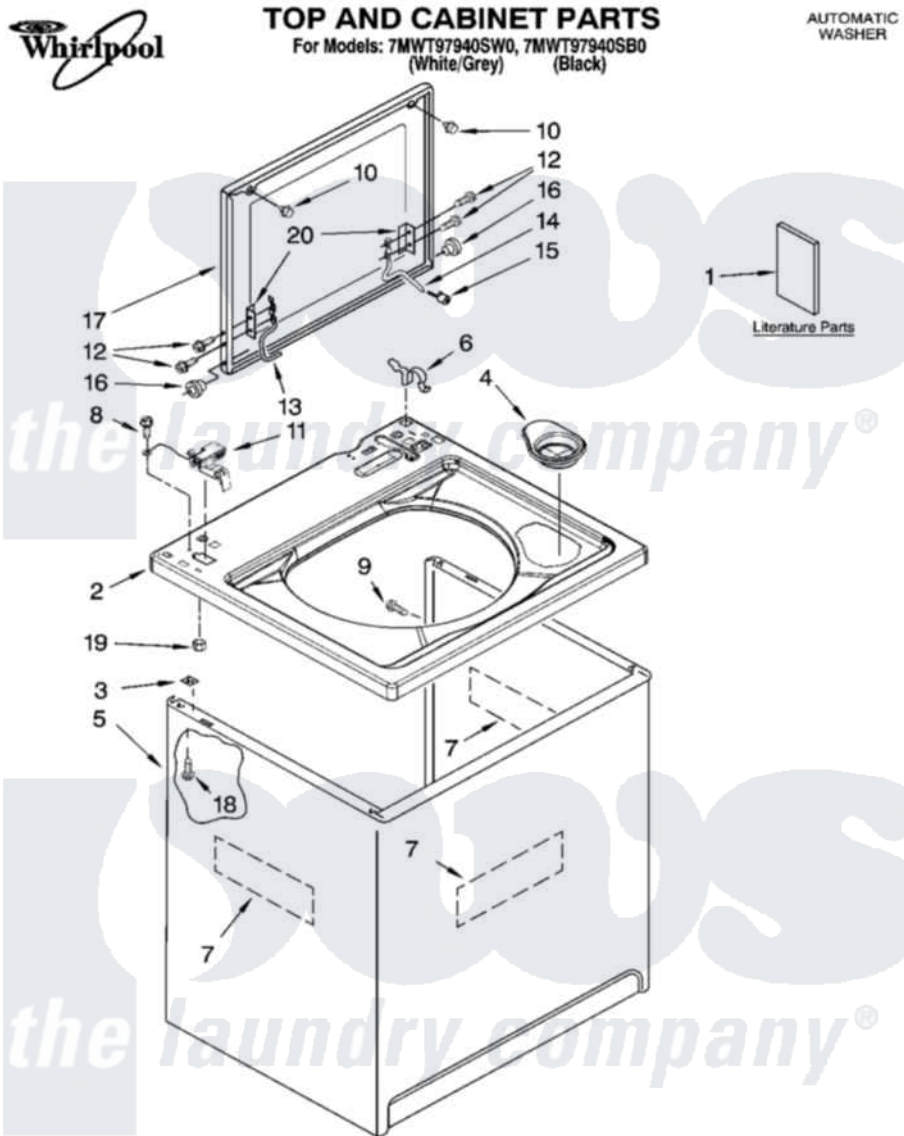

Whirlpool 7MWT97940SB0 01 - TOP AND CABINET PARTS

8-06 Litho in U.S.A. (drd)

1

Part No. W10112675

Whirlpool [Residential Whirlpool 7MWT97940SB0 Washer Parts](#) Parts Diagram 01 - TOP AND CABINET PARTS
 Click on the part number to view part

Item	Original Part Number	Replaced By	Status	Part Description
1	W10071230		Not Available	Installation Instructions
"	8539806		Not Available	Use & Care Guide
"	W10068620		Not Available	Feature Sheet
"	W10038220		Not Available	Energy Guide
"	W10114342		Not Available	Wiring Diagram
2	8543488			Top
"	W10068730			Top
3	62750			Spacer, Cabinet To Top (4)
4	8566266			Dispenser, Bleach
5	63424			Cabinet
"	3954788			Cabinet
6	62780			Clip, Top And Cabinet And Rear Panel
7	3349654	3976348		Absorber, Sound
8	3351614			Screw, Gearcase Cover Mounting
9	3357011	308685		Side Trim)

10	9724509		Bumper, Lid
11	8318084		Switch, Lid
12	355274	W10119828	Screw, Lid Hinge Mounting
13	8559336	W10225136	Hinge 7 Pad Assembly
14	54583		Hinge, Lid
15	19119		Bumper, Lid Hinge
16	8319539		Bearing, Lid Hinge
17	8530100	W10155391	Lid
"	W10069220	3957607	Lid
18	3390631		Screw, 10-16 X 3/8
19	8533959	680762	Nut
20	21097		Pad, Lid Hinge