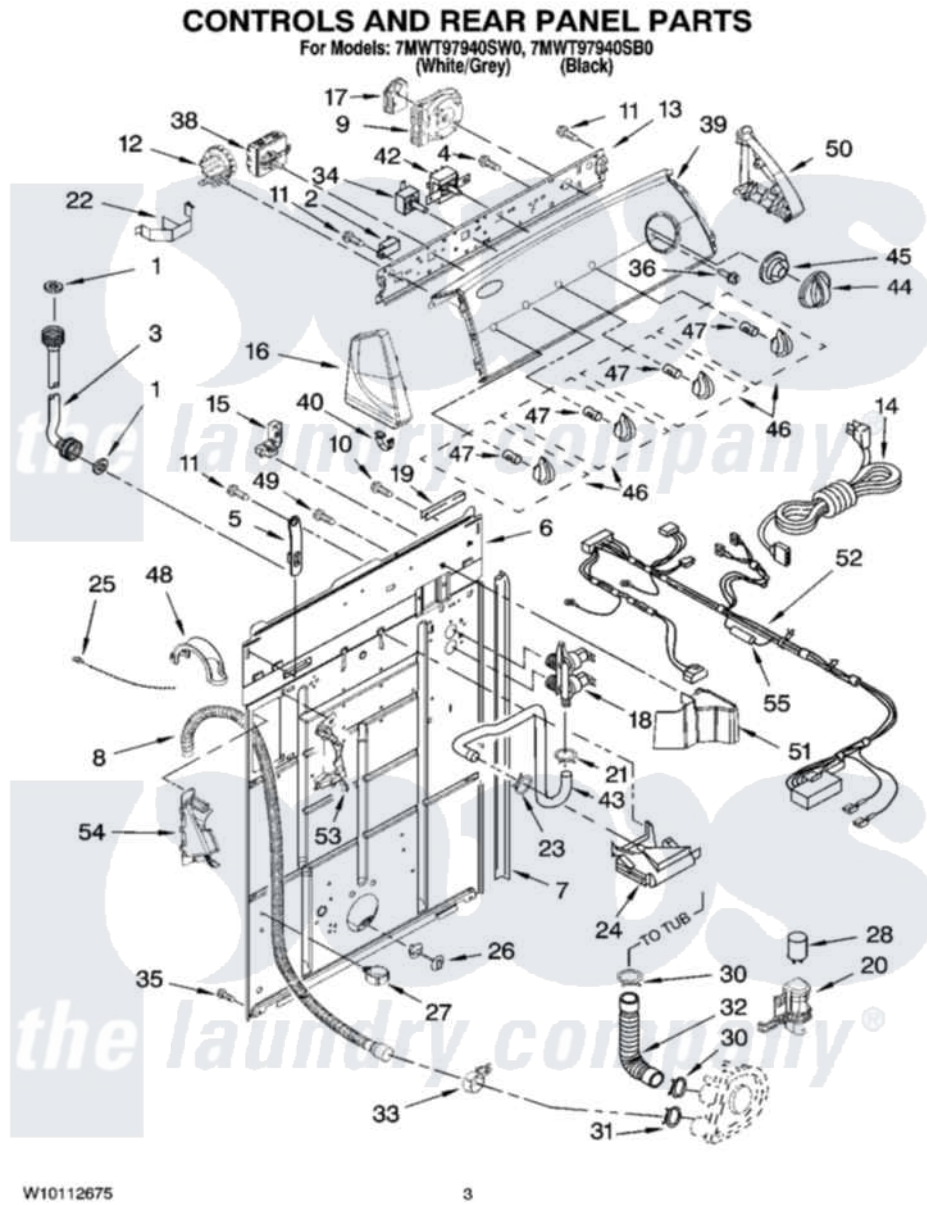

Whirlpool 7MWT97940SB0 02 - CONTROLS AND REAR PANEL PARTS

W10112675

3

Whirlpool [Residential Whirlpool 7MWT97940SB0 Washer Parts](#) Parts Diagram 02 - CONTROLS AND REAR PANEL PARTS

[Click on the part number to view part](#)

Item	Original Part Number	Replaced By	Status	Part Description
1	3976300	16123		Washer Inlet-Hose Miscellaneous Parts Must be Ordered Separately.
2	694419			Mini-Buzzer
3	8571377	89503		Hose-Inlet
"	8571378	89503		Hose-Inlet
4	3400073			Screw, Ground
5	8568314			Strap, Console
6	8318015			Panel, Rear
7	62747			Pad, Rear Panel
8	8559373	W10096921		Drain Hose Assembly
9	8577787			Timer, Control
10	3351614			Screw, Gearcase Cover Mounting
11	90767			Screw, 8A X 3/8 HeX Washer Head Tapping
12	8577842	W10339250		Switch-WL