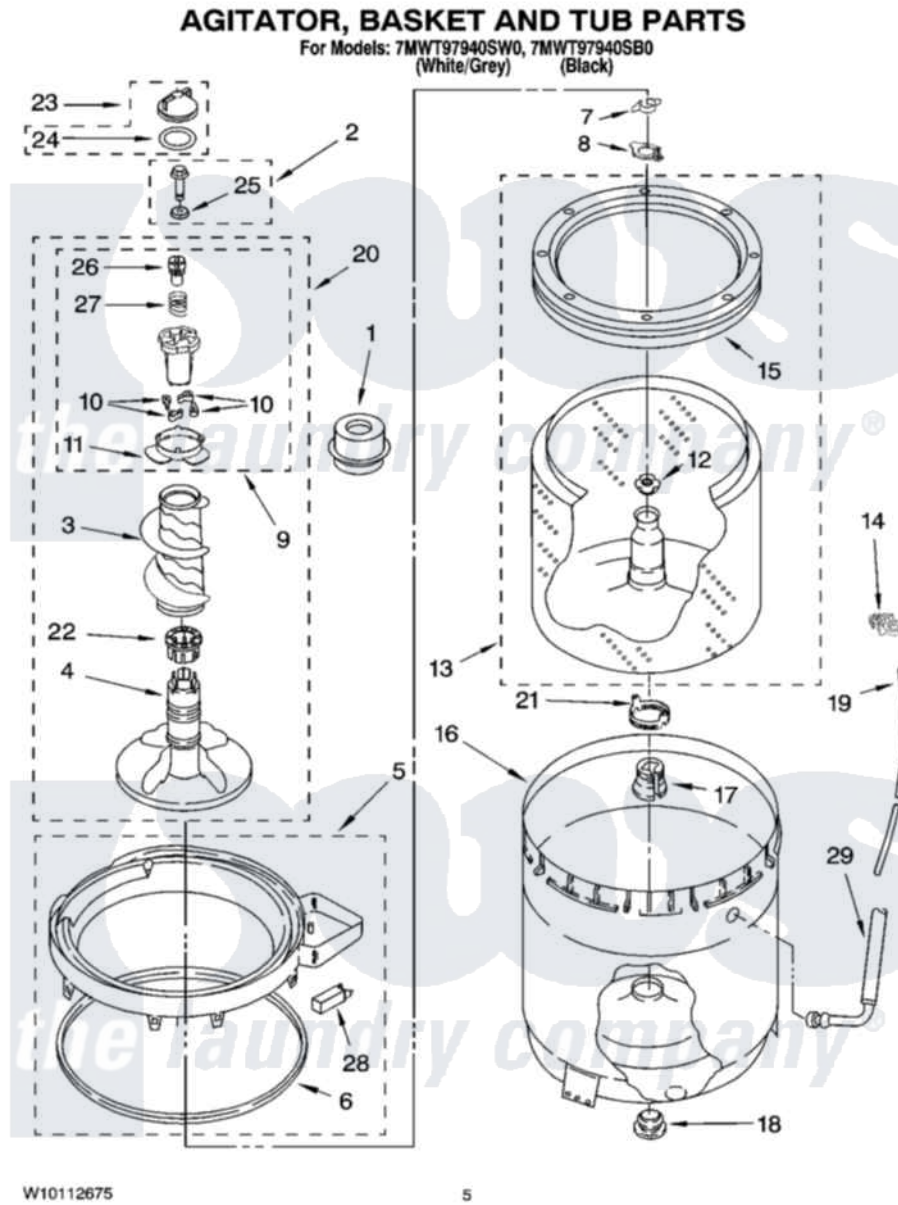

Whirlpool 7MWT97940SB0 03 - AGITATOR, BASKET AND TUB PARTS

W10112675

5

Whirlpool Residential Whirlpool 7MWT97940SB0 Washer Parts Parts Diagram 03 - AGITATOR, BASKET AND TUB PARTS

Click on the part number to view part

Item	Original Part Number	Replaced By	Status	Part Description
1	8580006			Dispenser, Fabric Softener
2	358237			Screw And Washer
3	8054468			Auger, Agitator
4	8578209			Agitator, Complete Assembly
5	3954507	W10213410		Ring-Tub
6	3359585	3976308		Gasket, Tub Ring
7	3354845			Clip, Agitator
8	8543666			Washer, Agitator
9	8537434			Cam, Driven
10	3366877	80040		Dog-Agitator
11	8055141			Bearing-Driven Cam
12	21366			Nut, Spanner
13	8526016	W10389328		Clothes Container, Assembly
14	2219077			Clip, Pressure Switch Hose
15	8519788	387240		Ring, Balance
16	8283125			Tub

17	389140		Tub Block, Basket Drive
18	383727		Gasket, Centerpod
19	3347780	353244	Hose, Pressure Switch
20	8578210		Agitator, Complete Assembly
21	8577198		Filter, Lint
22	8055228		Spacer, Thrust
23	3354733	W10074580	Cap, Barrier
24	3348855	W10072840	Fabric Softener
25	3949550		Washer
26	8533540		Retainer, Spring
27	8055140		Spring, Compression
28	8318246	W10213410	Ring-Tub
29	3948705		Hose, Bleach