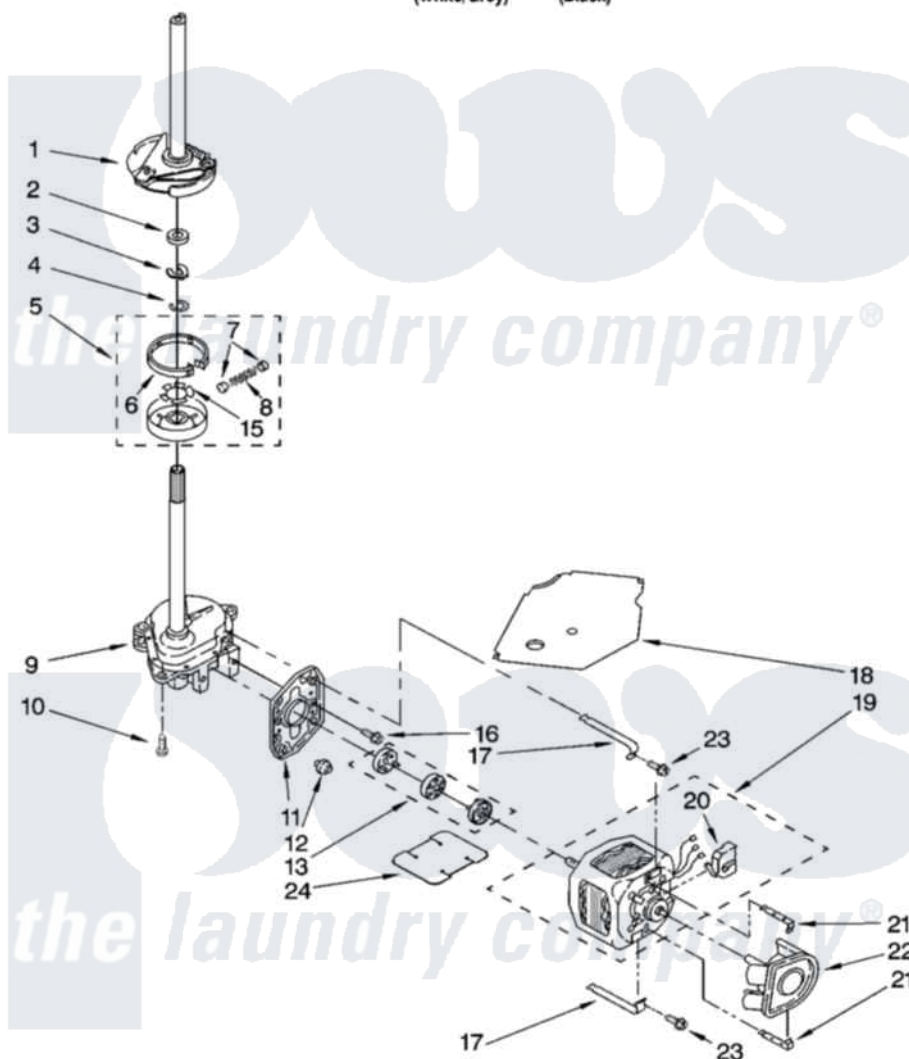

Whirlpool 7MWT97940SB0 04 - BRAKE, CLUTCH, GEARCASE, MOTOR AND PUMP PARTS

BRAKE, CLUTCH, GEARCASE, MOTOR AND PUMP PARTS

For Models: 7MWT97940SW0, 7MWT97940SB0
(White/Grey) (Black)

W10112675

7

Whirlpool [Residential Whirlpool 7MWT97940SB0 Washer Parts](#) Parts Diagram 04 - BRAKE, CLUTCH, GEARCASE, MOTOR AND PUMP PARTS

[Click on the part number to view part](#)

Item	Original Part Number	Replaced By	Status	Part Description
1	388952	285792		Basketdrive
2	63292			Washer, Spin Tube Thrust
3	62697	W10080230		Ring, Spin Tube Support
4	63283	285353		Ring
5	3951311	285785		Clutch
6	3951308	285790		Lining
7	62646			Cap, Clutch Spring
8	3946792			Spring And Damper Assembly
9	8532118	3360629		Gearcase
10	3357334	3400516		Screw Anti-Rattle
11	62611			Plate, Motor Mount To Gearcase
12	62691			Grommet, Motor
13	285753	285753A		Coupling
15	3355454			Clip, Main Drive

16	3400516		Screw Anti-Rattle
17	3349637	W10086010	Retainer, Motor
18	3362089		Shield, Tub To Motor
19	8529936		Motor, Main Drive
20	8529896		Switch, Main Drive Motor
21	8546127		Retainer, Pump
22	3363394		Pump
23	3387485	273556	Screw, 10-16 X 5/8
24	8316060		Shield, Tub To Motor