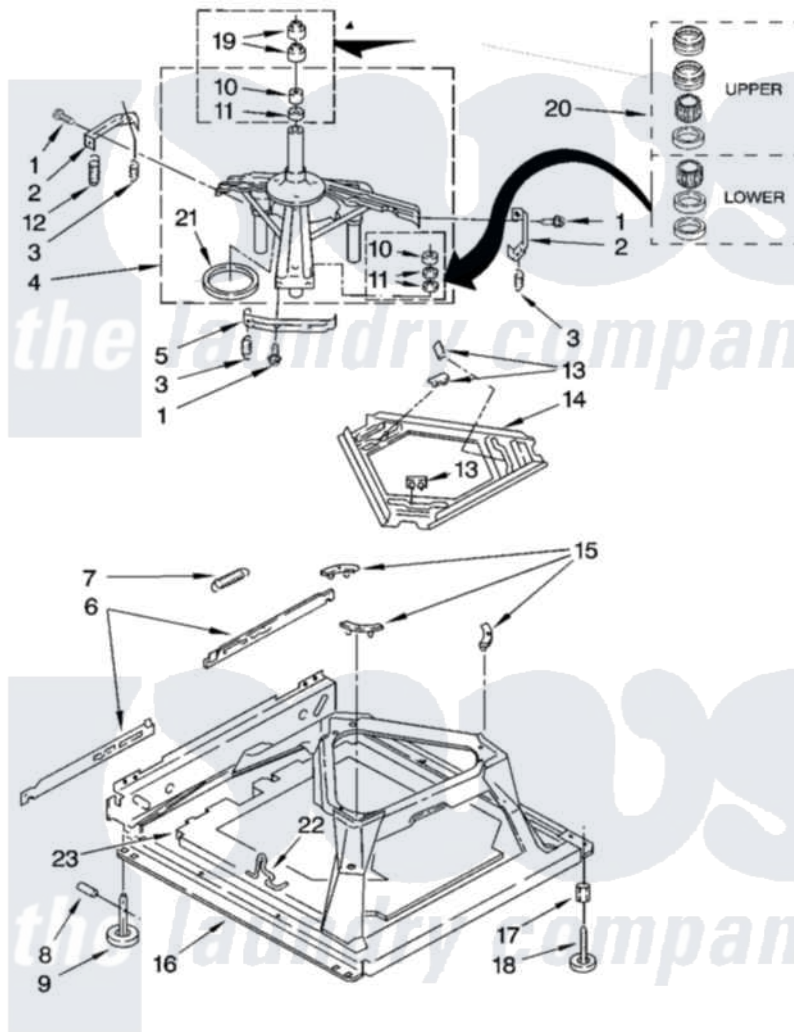

Whirlpool 7MWT97940SB0 05 - MACHINE BASE PARTS

MACHINE BASE PARTS

For Models: 7MWT97940SW0, 7MWT97940SB0
(White/Grey) (Black)

8

W10112675

Whirlpool [Residential Whirlpool 7MWT97940SB0 Washer Parts](#) Parts Diagram 05 - MACHINE BASE PARTS
Click on the part number to view part

Item	Original Part Number	Replaced By	Status	Part Description
1	3400076			Screw, Bracket Mounting
2	64067			Bracket, Spring Outer
3	63907			Spring, Suspension
4	8575214	280184		Support
5	64065			Bracket, Spring Outer
6	63466			Link, Leveling Mechanism
7	62597	8316845		Spring
8	62837			Pin, Knurled
9	62596	285244		Feet-Leveling
10	8546455			Bearing, Centerpost
11	357409	359449		Seal, Agitator Shaft
12	8318050	285901		Spring
13	62568	285219		Pad
14	3946509			Plate, Suspension
15	3363660	285744		Pad
16	3946512	285771		Base

17	3359452	Nut, Lock
18	W10001130	Foot, Leveling
19	8577376	Seal, Centerpost
20	285203	Centerpost Bearing Kit
21	63134	Ring, Sound Deadening
22	63806	W10145155 Retainer, Suspension Spring
23	8544816	Absorber, Sound