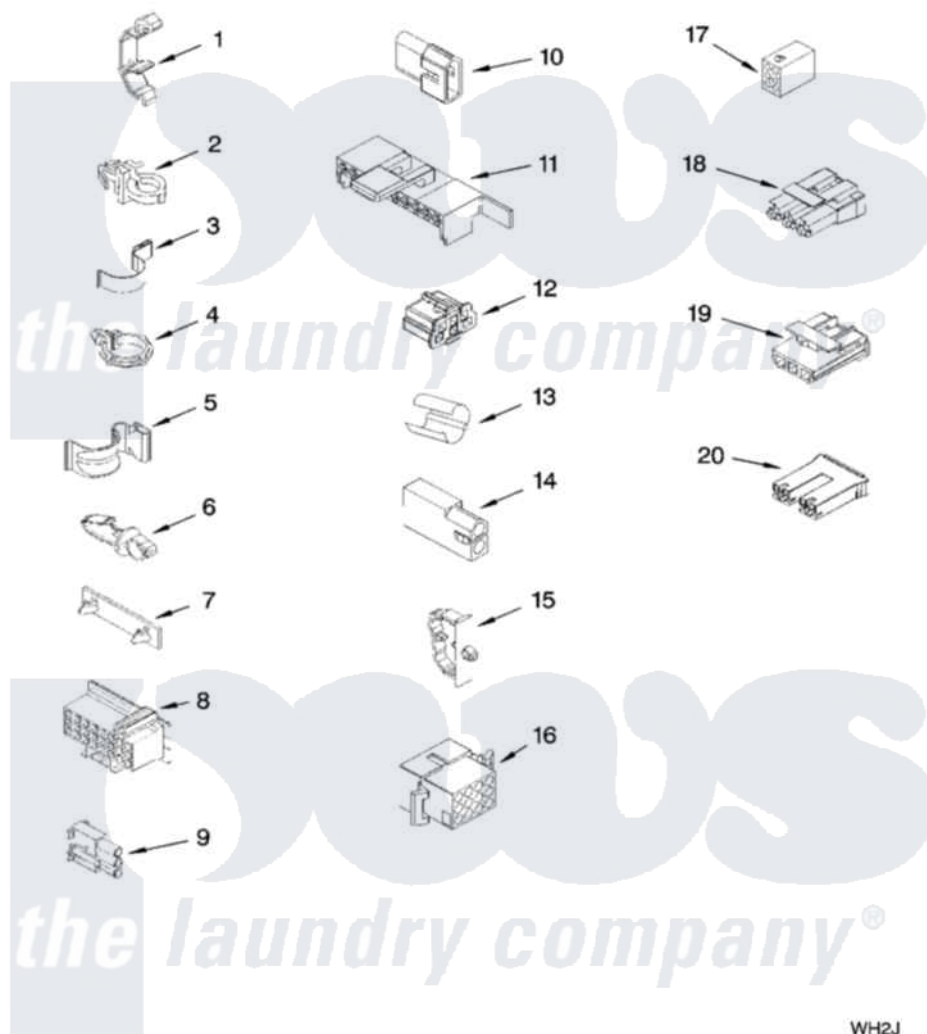

Whirlpool 7MWT97940SB0 06 - WIRING HARNESS PARTS

WIRING HARNESS PARTS

For Models: 7MWT97940SW0, 7MWT97940SB0
(White/Grey) (Black)

W10112675

9

WH2J

Whirlpool [Residential Whirlpool 7MWT97940SB0 Washer Parts](#) Parts Diagram 06 - WIRING HARNESS PARTS

[Click on the part number to view part](#)

Item	Original Part Number	Replaced By	Status	Part Description
1	3349557			Retainer, Harness
2	388498		Not Available	Clip, Harness
3	3347812	8528351		Clip
4	3352501	8559320		Restraint, Hose
5	90016			Clip, Pressure Switch Hose
6	3390496	8281256		Clip, Harness
7	389379			Retainer, Side To Feature Panel
8	3948614			Disconnect Block
"	352089			Timer, Block Disconnect
9	62889			Receptacle, Terminal
10	353424			Plug, Terminal
11	62505			Block, Disconnect
12	3347243			Block, Disconnect
13	63523			Harness, Protector
14	717252			Receptacle, Terminal
15	3352944			Clip, Harness

16	3390423		Not Available	Block, Disconnect (12-Way) (Timer) (Use Term. 94613)
17	3347730		Not Available	Receptacle, (6-Way) (Use Term. 94613)
18	3948617	2172937		Connector
19	3360056			Connector
20	3354925			Block, Connector
"	3354926			Block, Connector