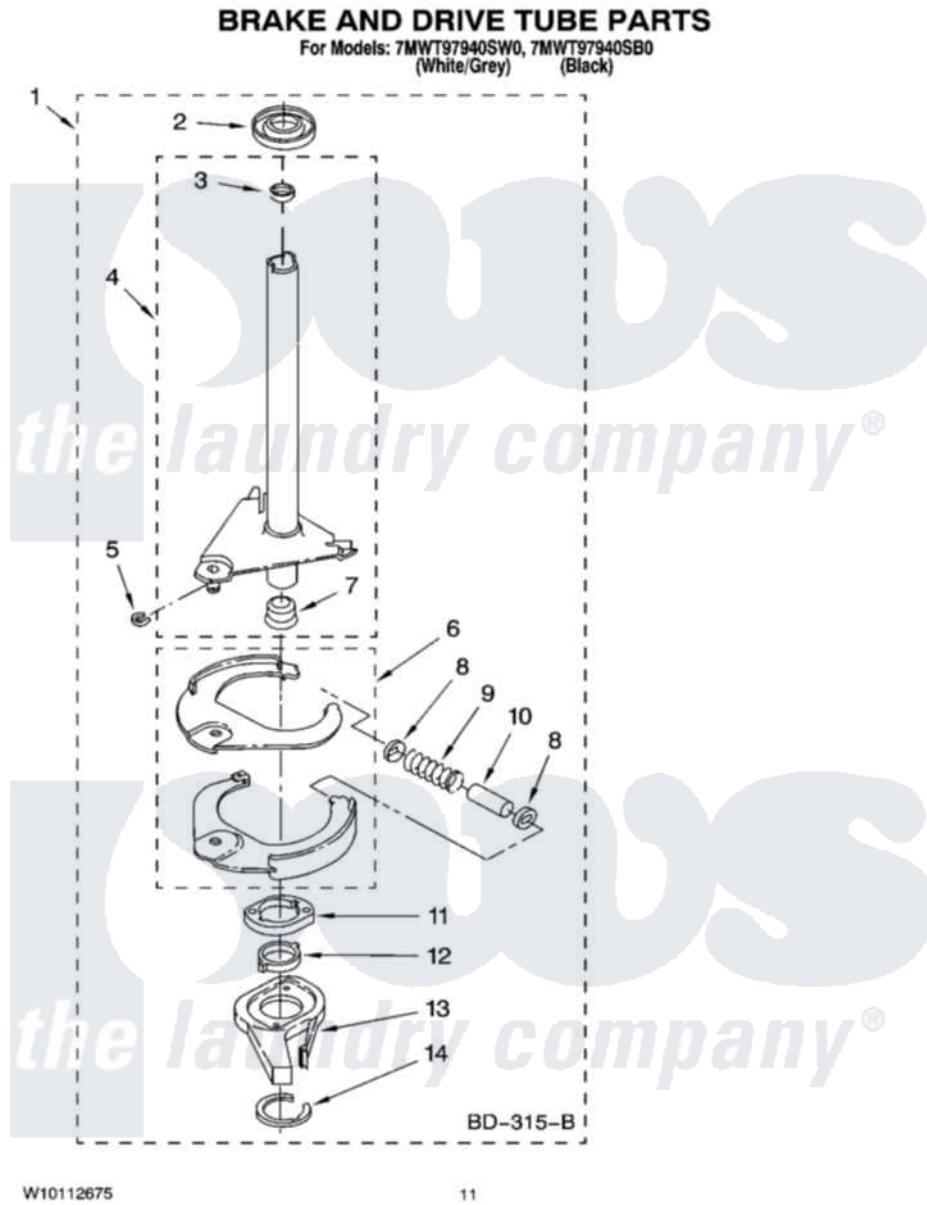

# Whirlpool 7MWT97940SB0 07 - BRAKE AND DRIVE TUBE PARTS

Whirlpool Residential Whirlpool 7MWT97940SB0 Washer Parts Parts Diagram 07 - BRAKE AND DRIVE TUBE PARTS  
Click on the part number to view part

Item	Original Part Number	Replaced By	Status	Part Description
1	388952	<a href="#">285792</a>		Basketdrive
2	<a href="#">62658</a>			Ring, Thrust
3	<a href="#">356427</a>			Seal, Spin Pinion
4	64027	<a href="#">64208</a>		Tube-Spin
5	64035	<a href="#">W10083190</a>		Ring, Retaining
6	64232	<a href="#">285438</a>		Shoe-Brake
7	62703	<a href="#">8546462</a>		"T" Bearing, Spin Tube
8	3353956	<a href="#">285658</a>		Sleeve
9	387806		Not Available	Spring, Brake
10	3355360	<a href="#">285658</a>		Sleeve
11	661516	<a href="#">8546461</a>		Cam, Brake Release
12	<a href="#">63022</a>			Sleeve, Cam
13	64194	<a href="#">285790</a>		Lining
14	90368	<a href="#">W10083200</a>		Ring, Retaining
"	BLANK		Not Available	Following Parts Not Illustrated
"	<a href="#">285208</a>			Lubricant