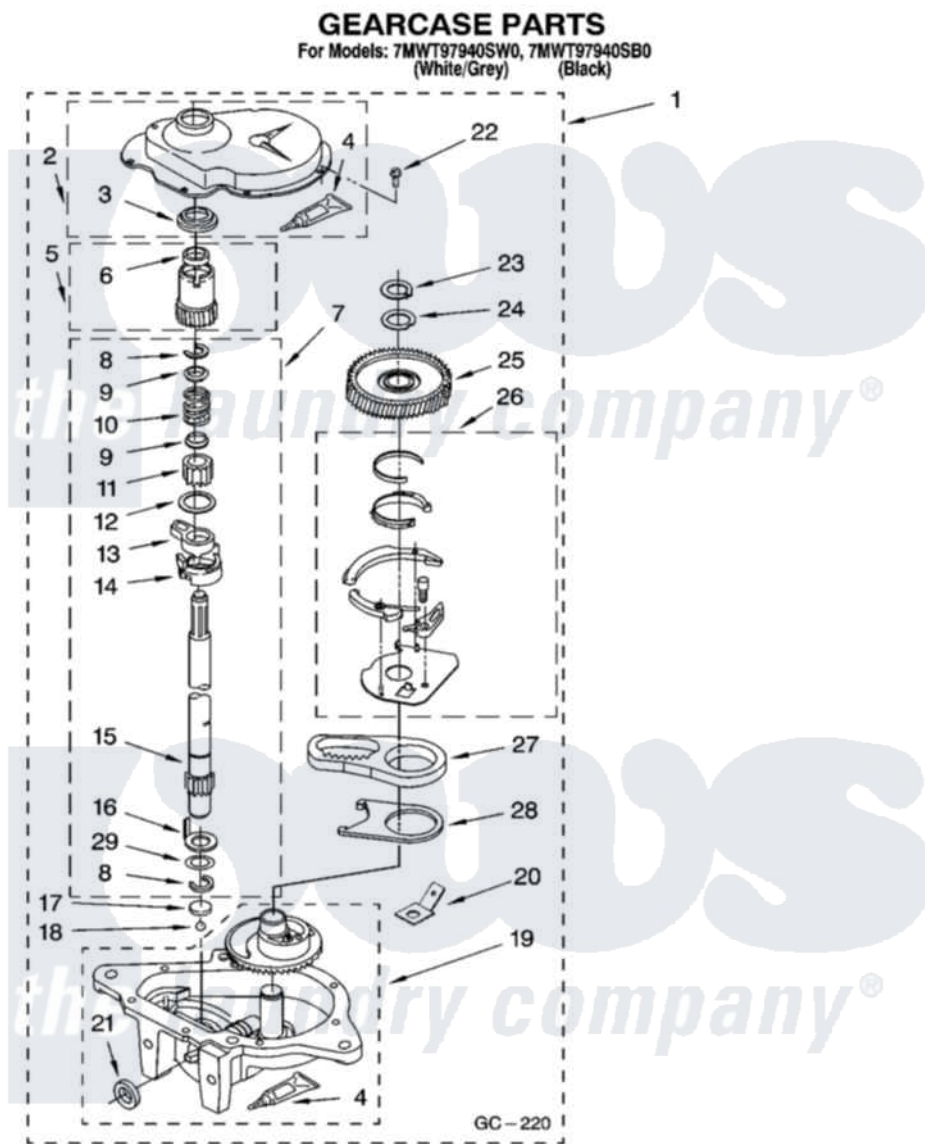

**Whirlpool 7MWT97940SB0 08 - GEARCASE PARTS, OPTIONAL PARTS
(NOT INCLUDED)**

12

W10112675

Whirlpool [Residential Whirlpool 7MWT97940SB0 Washer Parts](#) Parts Diagram 08 - GEARCASE PARTS, OPTIONAL PARTS (NOT INCLUDED)

[Click on the part number to view part](#)

Item	Original Part Number	Replaced By	Status	Part Description
1	8532118	3360629		Gearcase
2	285202			Cover, Gearcase
3	3349985			Seal, Gearcase Cover
4	285195			Sealer Sealer, Gasket
5	63320	285362		Gear and Pinion
6	356427			Seal, Spin Pinion
7	389387			Shaft, Agitator
8	90369		Not Available	Ring, Retaining (2)
9	62677			Retainer, Spring
10	62676			Spring, Agitator
11	63273	285509		Shaft, Agitator
12	62619			Washer, Agitator Gear
13	62580	285206		Cam-Agitator
14	62581	285206		Cam-Agitator
15	285509			Shaft, Agitator

16	62618		Washer, Cam Thrust
17	16018	285205	Bearing
18	85529	285205	Bearing
19	389230	285515	Gearcase
20	3949116	Not Available	BLOCK TAB, TERMINAL
21	285352		Seal Kit, Thrust Plug
22	3351614		Screw, Gearcase Cover Mounting
23	3362552	285765	Ring-Retrn
24	285735	285766	Washer Kit, Thrust
25	62570	285362	Gear and Pinon
26	388253	999516	Shelf-Glas
27	3349296	8546456	Rack, Connecting
28	62621		Actuator, Shift
29	388815		Washer, Intermediate 1 3976263 Miscellaneous Parts Bag 2 3976300 Washer, Inlet Hose 3 3366913 Clamp, Hose
	72017		Paint, Touch-Up
"	72032		Paint, Touch-Up
"	350938		Paint, Pressurized Spray B
"	350930		Paint, Pressurized Spray B
"	799344		Paint, Touch-Up)
"	BLANK	Not Available	OIL
"	350572		Oil
"	BLANK	Not Available	LUBRICANT
"	285208		Lubricant
"	BLANK	Not Available	SEALER
"	285195		Sealer Sealer, Gasket
"	BLANK	Not Available	ACCESSORY PARTS
"	367031		Water System Parts
"	280129	280129A	Break-Sphn
"	280130	280130A	Adapter
"	280131	40922	Hose