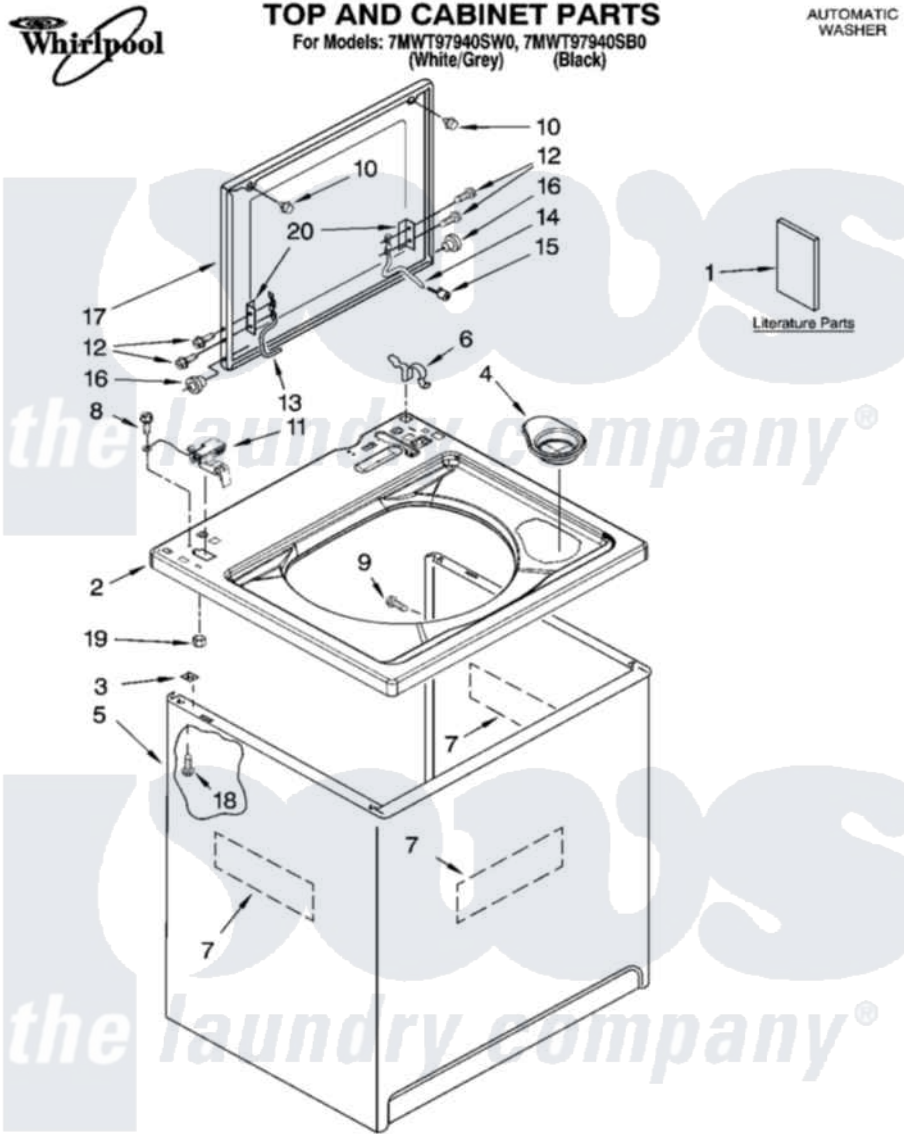

Whirlpool 7MWT97940SW0 01 - TOP AND CABINET PARTS

8-06 Litho in U.S.A. (drd)

1

Part No. W10112675

Whirlpool [Residential Whirlpool 7MWT97940SW0 Washer Parts](#) Parts Diagram 01 - TOP AND CABINET PARTS
 Click on the part number to view part

| Item | Original Part Number | Replaced By | Status | Part Description |
|------|---------------------------|-------------------------|---------------|--------------------------------------|
| 1 | W10071230 | | Not Available | Installation Instructions |
| " | 8539806 | | Not Available | Use & Care Guide |
| " | W10068620 | | Not Available | Feature Sheet |
| " | W10038220 | | Not Available | Energy Guide |
| " | W10114342 | | Not Available | Wiring Diagram |
| 2 | 8543488 | | | Top |
| " | W10068730 | | | Top |
| 3 | 62750 | | | Spacer, Cabinet To Top (4) |
| 4 | 8566266 | | | Dispenser, Bleach |
| 5 | 63424 | | | Cabinet |
| " | 3954788 | | | Cabinet |
| 6 | 62780 | | | Clip, Top And Cabinet And Rear Panel |
| 7 | 3349654 | 3976348 | | Absorber, Sound |
| 8 | 3351614 | | | Screw, Gearcase Cover Mounting |
| 9 | 3357011 | 308685 | | Side Trim) |

| | | | |
|----|-------------------------|---------------------------|---------------------------|
| 10 | 9724509 | | Bumper, Lid |
| 11 | 8318084 | | Switch, Lid |
| 12 | 355274 | W10119828 | Screw, Lid Hinge Mounting |
| 13 | 8559336 | W10225136 | Hinge 7 Pad Assembly |
| 14 | 54583 | | Hinge, Lid |
| 15 | 19119 | | Bumper, Lid Hinge |
| 16 | 8319539 | | Bearing, Lid Hinge |
| 17 | 8530100 | W10155391 | Lid |
| " | W10069220 | 3957607 | Lid |
| 18 | 3390631 | | Screw, 10-16 X 3/8 |
| 19 | 8533959 | 680762 | Nut |
| 20 | 21097 | | Pad, Lid Hinge |