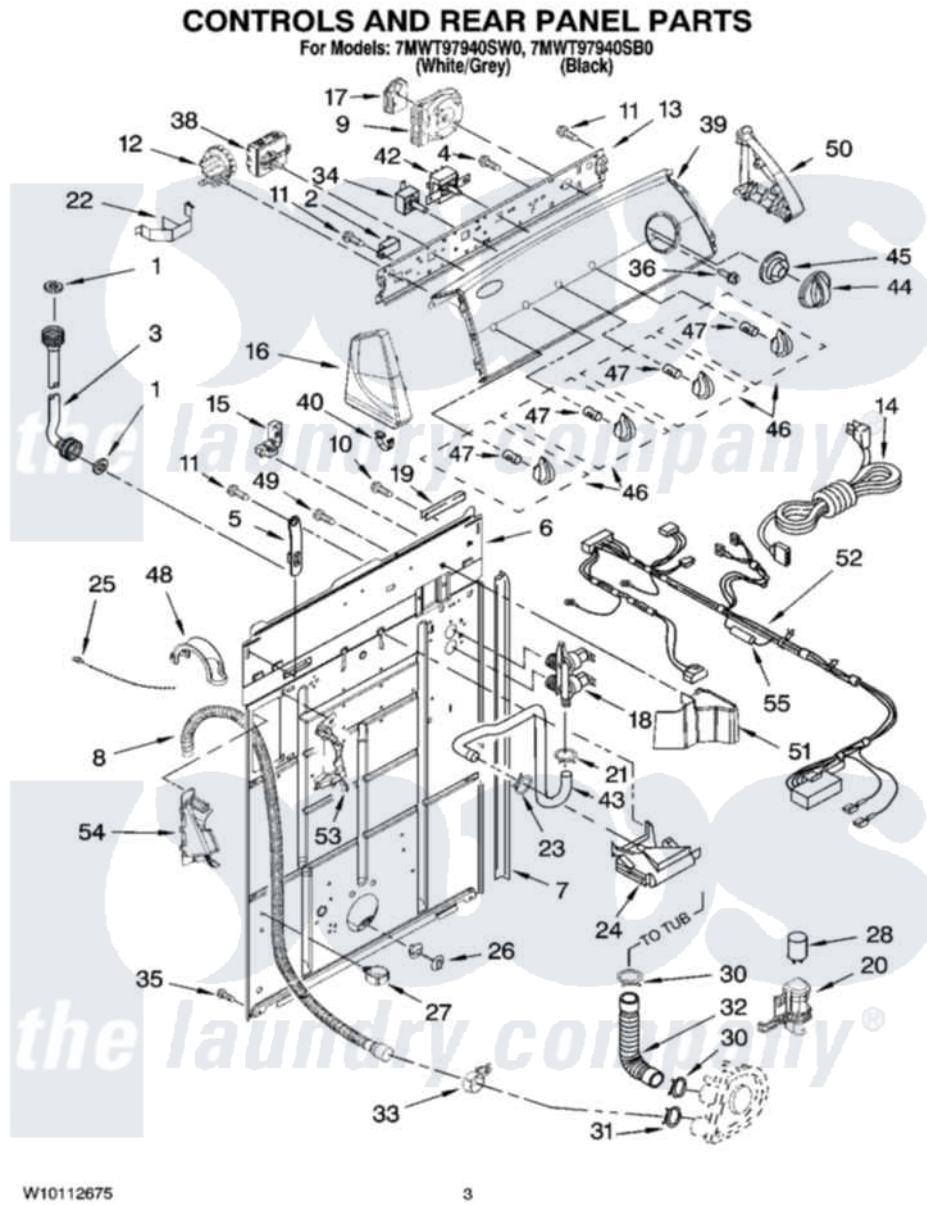

Whirlpool 7MWT97940SW0 02 - CONTROLS AND REAR PANEL PARTS

W10112675

3

Whirlpool [Residential Whirlpool 7MWT97940SW0 Washer Parts](#) Parts Diagram 02 - CONTROLS AND REAR PANEL PARTS

[Click on the part number to view part](#)

Item	Original Part Number	Replaced By	Status	Part Description
1	3976300	16123		Washer Inlet-Hose Miscellaneous Parts Must be Ordered Separately.
2	694419			Mini-Buzzer
3	8571377	89503		Hose-Inlet
"	8571378	89503		Hose-Inlet
4	3400073			Screw, Ground
5	8568314			Strap, Console
6	8318015			Panel, Rear
7	62747			Pad, Rear Panel
8	8559373	W10096921		Drain Hose Assembly
9	8577787			Timer, Control
10	3351614			Screw, Gearcase Cover Mounting
11	90767			Screw, 8A X 3/8 HeX Washer Head Tapping
12	8577842	W10339250		Switch-WL