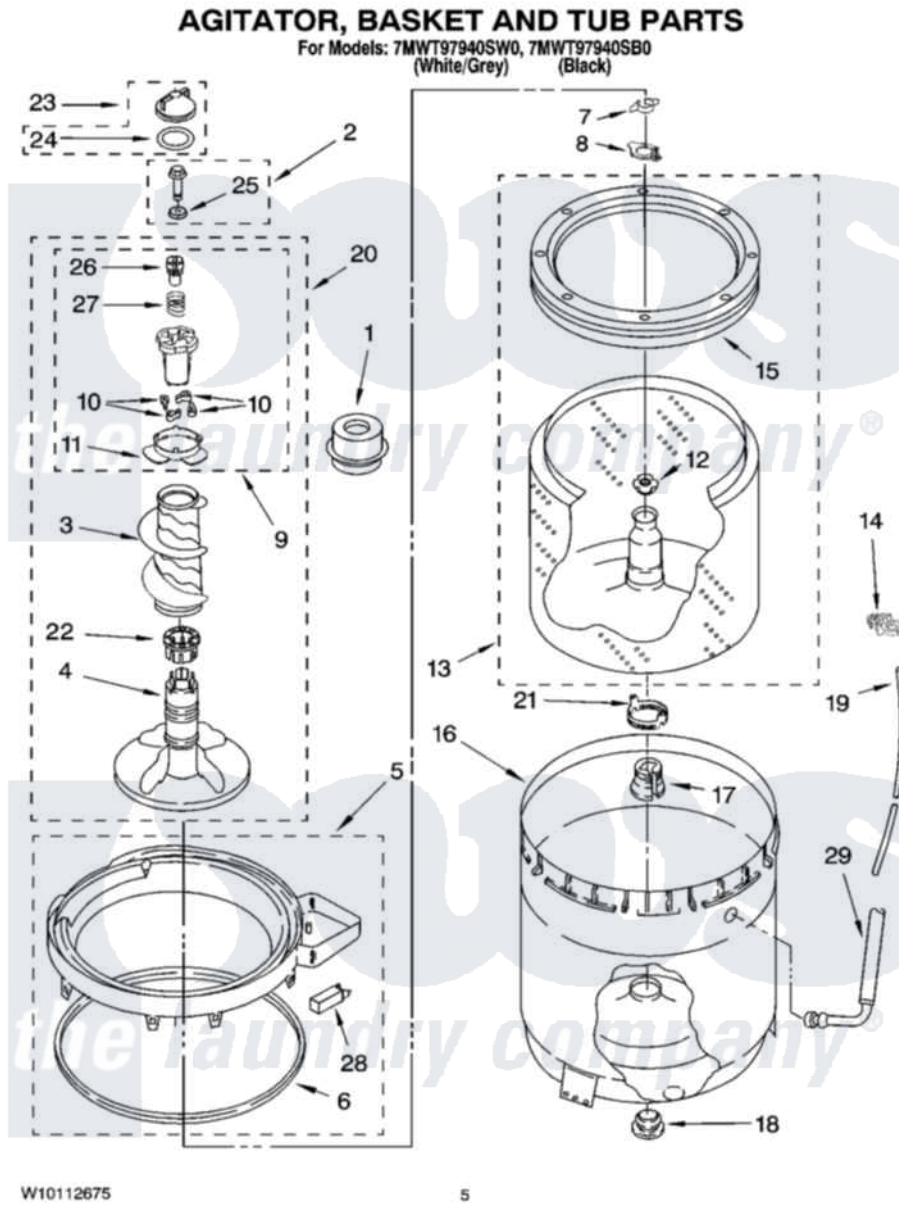

# Whirlpool 7MWT97940SW0 03 - AGITATOR, BASKET AND TUB PARTS

Whirlpool Residential Whirlpool 7MWT97940SW0 Washer Parts Parts Diagram 03 - AGITATOR, BASKET AND TUB PARTS

[Click on the part number to view part](#)

Item	Original Part Number	Replaced By	Status	Part Description
1	<a href="#">8580006</a>			Dispenser, Fabric Softener
2	<a href="#">358237</a>			Screw And Washer
3	<a href="#">8054468</a>			Auger, Agitator
4	<a href="#">8578209</a>			Agitator, Complete Assembly
5	3954507	<a href="#">W10213410</a>		Ring-Tub
6	3359585	<a href="#">3976308</a>		Gasket, Tub Ring
7	<a href="#">3354845</a>			Clip, Agitator
8	<a href="#">8543666</a>			Washer, Agitator
9	<a href="#">8537434</a>			Cam, Driven
10	3366877	<a href="#">80040</a>		Dog-Agitator
11	<a href="#">8055141</a>			Bearing-Driven Cam
12	<a href="#">21366</a>			Nut, Spanner
13	8526016	<a href="#">W10389328</a>		Clothes Container, Assembly
14	<a href="#">2219077</a>			Clip, Pressure Switch Hose
15	8519788	<a href="#">387240</a>		Ring, Balance
16	<a href="#">8283125</a>			Tub

17	<a href="#">389140</a>		Tub Block, Basket Drive
18	<a href="#">383727</a>		Gasket, Centerpod
19	3347780	<a href="#">353244</a>	Hose, Pressure Switch
20	<a href="#">8578210</a>		Agitator, Complete Assembly
21	<a href="#">8577198</a>		Filter, Lint
22	<a href="#">8055228</a>		Spacer, Thrust
23	3354733	<a href="#">W10074580</a>	Cap, Barrier
24	3348855	<a href="#">W10072840</a>	Fabric Softener
25	<a href="#">3949550</a>		Washer
26	<a href="#">8533540</a>		Retainer, Spring
27	<a href="#">8055140</a>		Spring, Compression
28	8318246	<a href="#">W10213410</a>	Ring-Tub
29	<a href="#">3948705</a>		Hose, Bleach