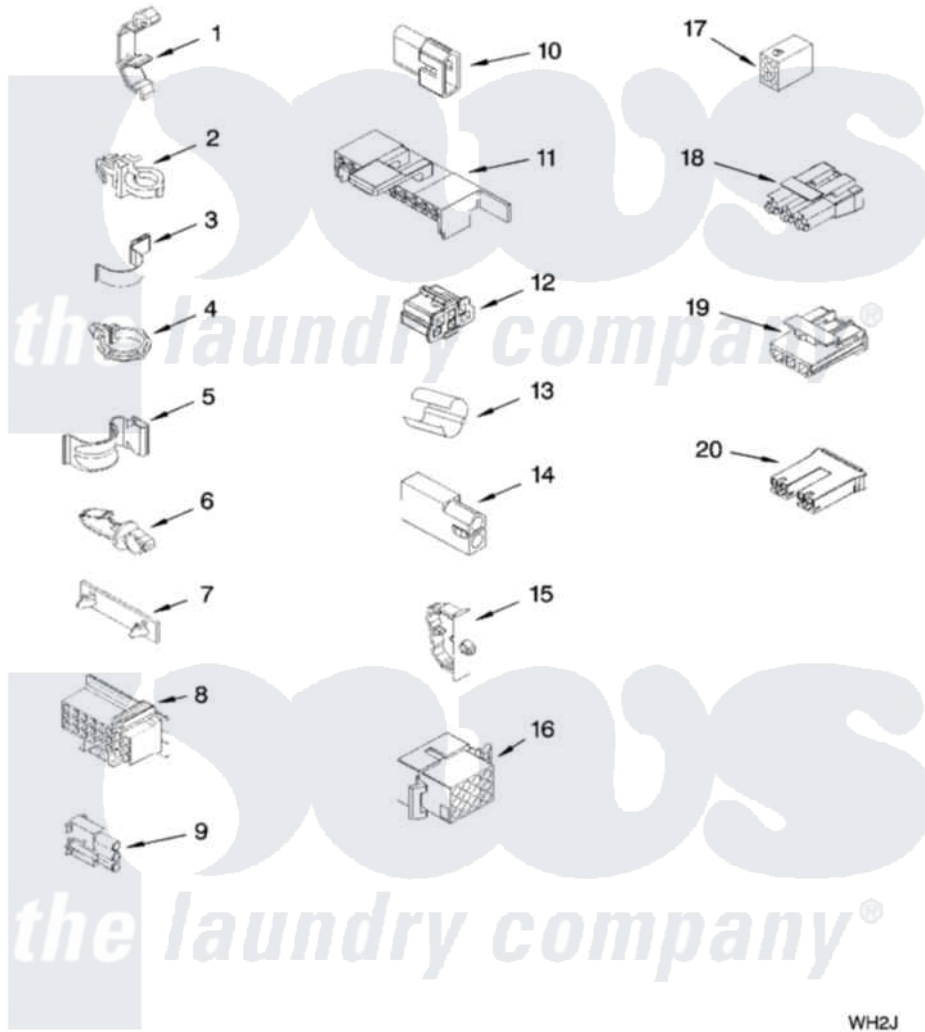

# Whirlpool 7MWT97940SW0 06 - WIRING HARNESS PARTS

## WIRING HARNESS PARTS

For Models: 7MWT97940SW0, 7MWT97940SB0  
(White/Grey) (Black)

W10112675

9

WH2J

Whirlpool [Residential Whirlpool 7MWT97940SW0 Washer Parts](#) Parts Diagram 06 - WIRING HARNESS PARTS  
Click on the part number to view part

Item	Original Part Number	Replaced By	Status	Part Description
1	<a href="#">3349557</a>			Retainer, Harness
2	388498		Not Available	Clip, Harness
3	3347812	<a href="#">8528351</a>		Clip
4	3352501	<a href="#">8559320</a>		Restraint, Hose
5	<a href="#">90016</a>			Clip, Pressure Switch Hose
6	3390496	<a href="#">8281256</a>		Clip, Harness
7	<a href="#">389379</a>			Retainer, Side To Feature Panel
8	<a href="#">3948614</a>			Disconnect Block
"	<a href="#">352089</a>			Timer, Block Disconnect
9	<a href="#">62889</a>			Receptacle, Terminal
10	<a href="#">353424</a>			Plug, Terminal
11	<a href="#">62505</a>			Block, Disconnect
12	<a href="#">3347243</a>			Block, Disconnect
13	<a href="#">63523</a>			Harness, Protector
14	<a href="#">717252</a>			Receptacle, Terminal
15	<a href="#">3352944</a>			Clip, Harness

16	3390423		Not Available	Block, Disconnect (12-Way) (Timer) (Use Term. 94613)
17	3347730		Not Available	Receptacle, (6-Way) (Use Term. 94613)
18	3948617	<a href="#">2172937</a>		Connector
19	<a href="#">3360056</a>			Connector
20	<a href="#">3354925</a>			Block, Connector
"	<a href="#">3354926</a>			Block, Connector