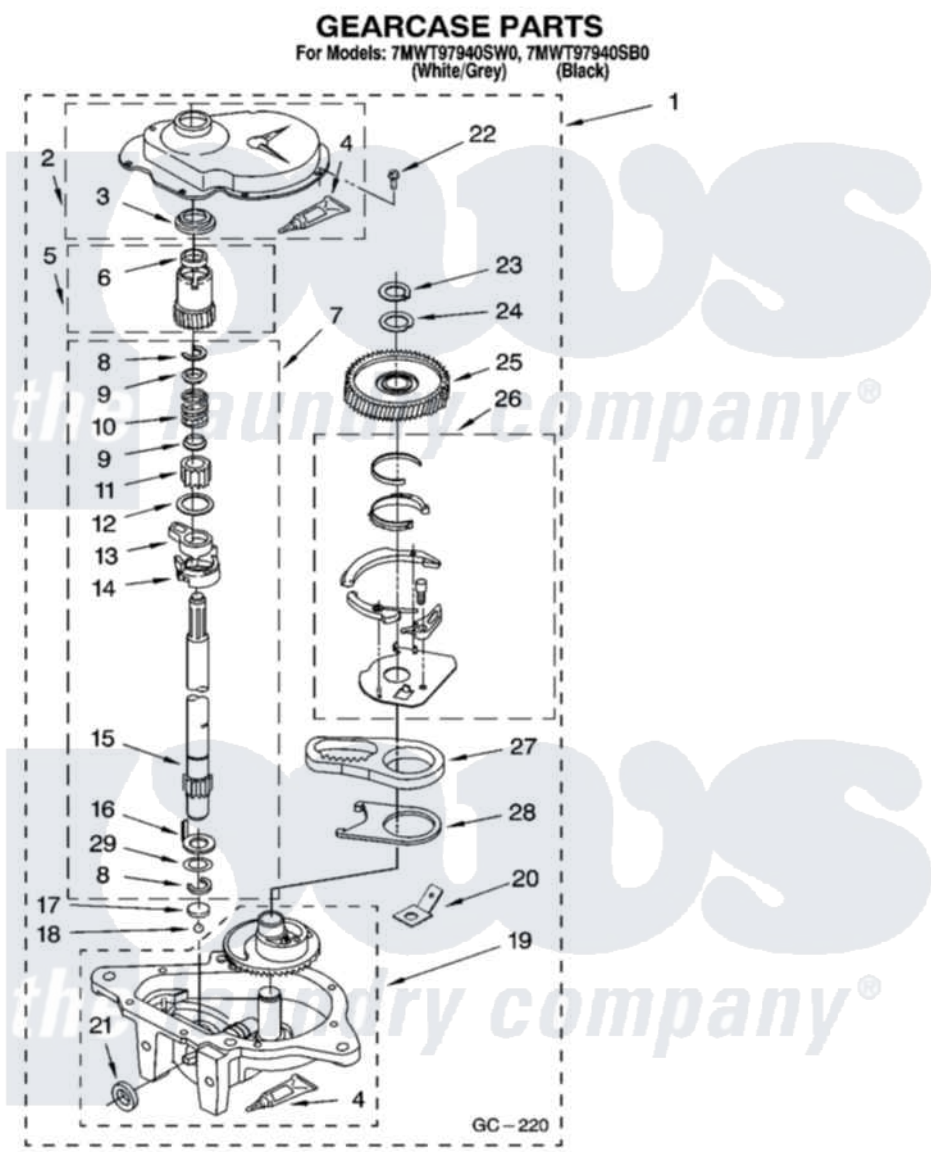

**Whirlpool 7MWT97940SW0 08 - GEARCASE PARTS, OPTIONAL PARTS
(NOT INCLUDED)**

12

W10112675

Whirlpool Residential Whirlpool 7MWT97940SW0 Washer Parts Parts Diagram 08 - GEARCASE PARTS, OPTIONAL PARTS (NOT INCLUDED)

Click on the part number to view part

Item	Original Part Number	Replaced By	Status	Part Description
1	8532118	3360629		Gearcase
2	285202			Cover, Gearcase
3	3349985			Seal, Gearcase Cover
4	285195			Sealer Sealer, Gasket
5	63320	285362		Gear and Pinion
6	356427			Seal, Spin Pinion
7	389387			Shaft, Agitator
8	90369		Not Available	Ring, Retaining (2)
9	62677			Retainer, Spring
10	62676			Spring, Agitator
11	63273	285509		Shaft, Agitator
12	62619			Washer, Agitator Gear
13	62580	285206		Cam-Agitator
14	62581	285206		Cam-Agitator
15	285509			Shaft, Agitator