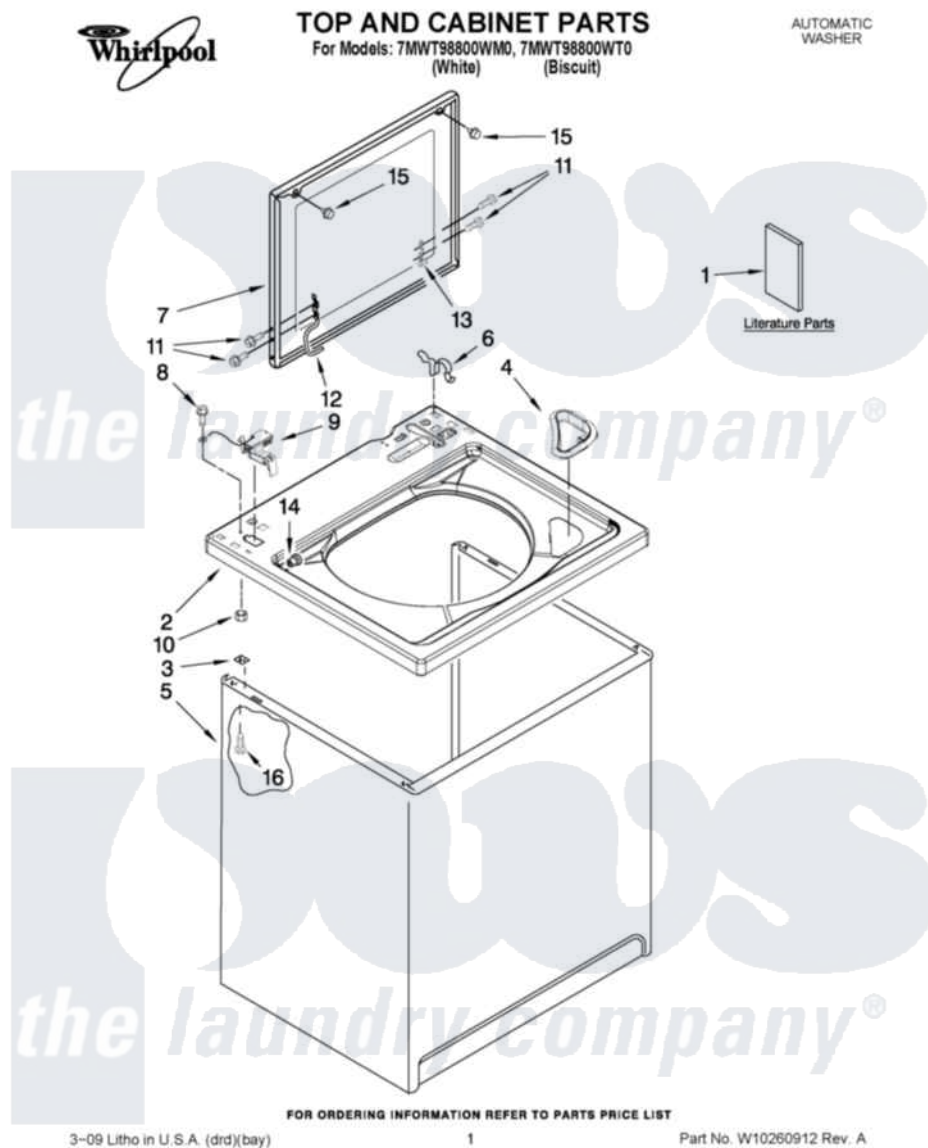

Whirlpool 7MWT98800WM0 01 - TOP AND CABINET PARTS

Whirlpool Residential Whirlpool 7MWT98800WM0 Washer Parts Parts Diagram 01 - TOP AND CABINET PARTS
 Click on the part number to view part

Item	Original Part Number	Replaced By	Status	Part Description
1	W10155455		Not Available	Installation Instructions
"	W10245379		Not Available	FEATURE SHEET
"	W10245230		Not Available	Energy Guide (Mexico)
"	W10213638		Not Available	Use & Care Guide
"	W10224331		Not Available	Wiring Diagram
2	W10194572			Top
"	W10194573			Top
3	62750			Spacer, Cabinet To Top (4)
4	W10192089			Dispenser, Bleach
5	63424			Cabinet
"	3954357			Cabinet
6	62780			Clip, Top And Cabinet And Rear Panel
7	W10171313	W10193861		Lid
"	W10171314	W10193862		Lid
8	3351614			Screw, Gearcase Cover Mounting

9	8318084		Switch, Lid
10	8533959	680762	Nut
11	W10119828		Screw, Lid Hinge Mounting
12	W10225136		Hinge 7 Pad Assembly
13	91770		Hinge, Lid
14	8319539		Bearing, Lid Hinge
15	9724509		Bumper, Lid
16	W10165554		Screw, 10-16 X 3/8