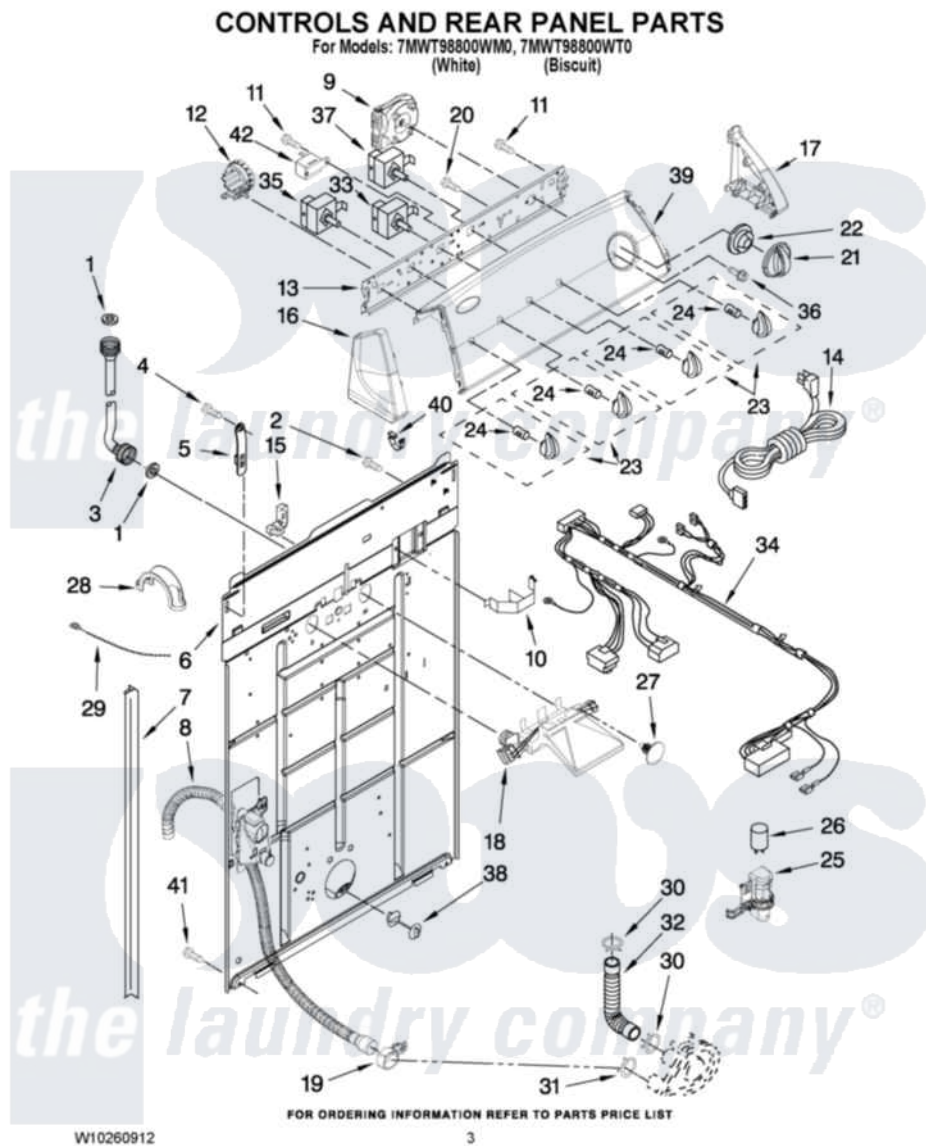

Whirlpool 7MWT98800WM0 02 - CONTROLS AND REAR PANEL PARTS

Whirlpool Residential Whirlpool 7MWT98800WM0 Washer Parts Parts Diagram 02 - CONTROLS AND REAR PANEL PARTS

[Click on the part number to view part](#)

Item	Original Part Number	Replaced By	Status	Part Description
1	W10242307	16123		Washer Inlet-Hose Miscellaneous Parts Must be Ordered Separately.
2	3351614			Screw, Gearcase Cover Mounting
3	W10194210	89503		Hose-Inlet
"	W10196191	89503		Hose-Inlet
4	9740848			Screw, Mixing Valve Mounting
5	8568314			Strap, Console
6	W10194450			Panel, Rear
7	62747			Pad, Rear Panel
8	W10189267			Drain Hose Assembly
9	8577356			Timer, Control
10	8055003			Clip, Harness And Pressure Switch
11	90767			Screw, 8A X 3/8 HeX Washer Head Tapping
12	8577844	W10339251		Switch-WL

13	8566003		Bracket, Control
14	W10115689		Cord, Power
15	3952821	285777	Relief-Str
16	8566035	8565957	Cap, End
"	8566036	8565958	Cap, End
17	8566032	8565954	Cap, End
"	8566033	8565955	Cap, End
18	W10278652		Valve, Water Inlet W/Vacuum Break
19	8541668		Clamp, Hose
20	3400073		Screw, Ground
21	8566022		Knob, Timer
"	8566025		Knob, Timer
22	8566018		Dial,
23	8565944		Knob, Control
"	8565947		Knob, Control
24	8536939		Clip, Knob
25	8318046		Clip, Capacitor
26	8572717		Capacitor, Motor Start
27	W10000080	8282566	Clip, Pine Tree
28	8577378		U-Bend, Drain Hose
29	3347868	W10339879	Tie, Cable
30	3363366	616099	Clamp
31	8317496	285655	Clamp, Hose
32	3951449	285871	Hose
33	3949180	W10168257	Switch, Rotary
34	W10224861		Harness, Wiring
35	661614		Switch, Water Temperature
36	3400818		Screw, Timer Mounting
37	3949187	W10168262	Switch, Rotary
38	8519200		Support, Rear Panel
39	W10244042		Panel, Console
"	W10244043		Panel, Console
40	8312709		Clip-Console
41	62863	3390631	Screw, 10-16 X 3/8
42	694419		Mini-Buzzer