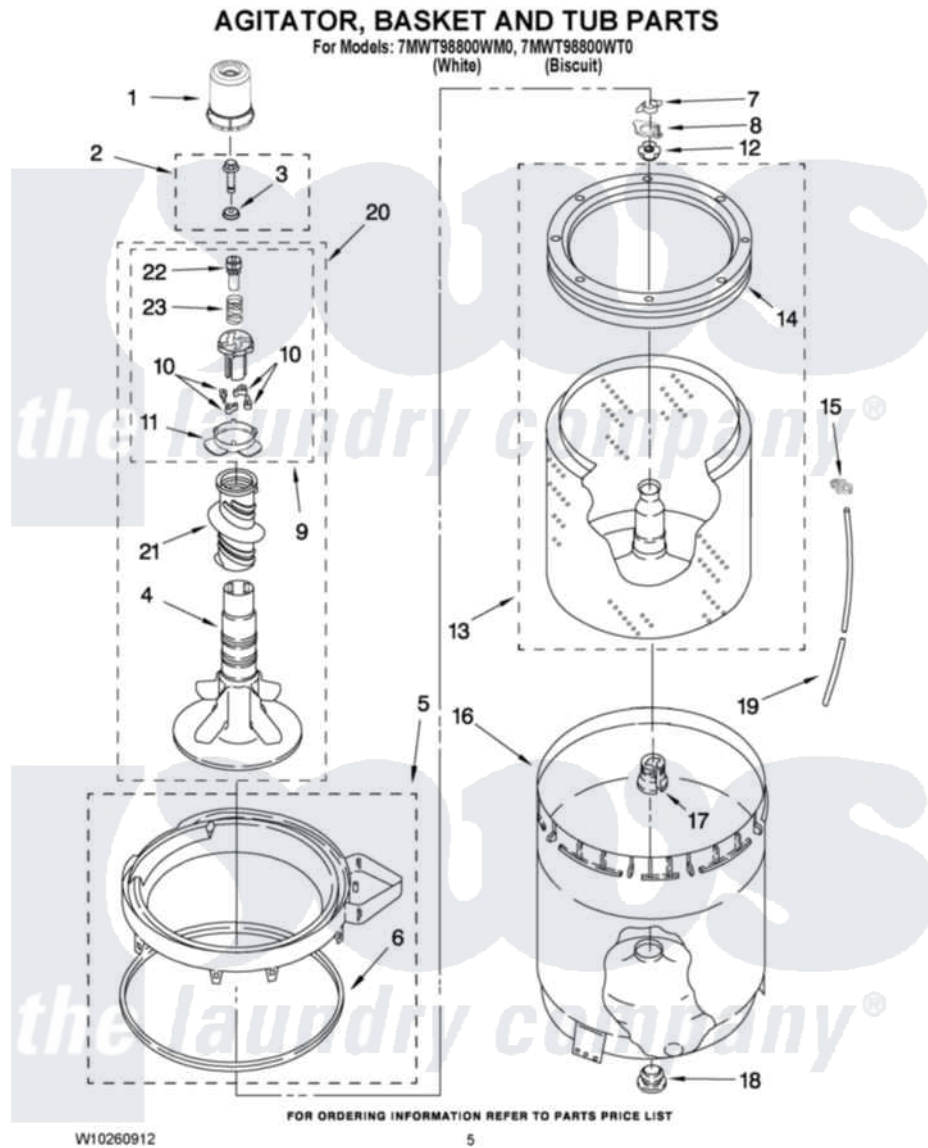

# Whirlpool 7MWT98800WM0 03 - AGITATOR, BASKET AND TUB PARTS

Whirlpool Residential Whirlpool 7MWT98800WM0 Washer Parts Parts Diagram 03 - AGITATOR, BASKET AND TUB PARTS

Click on the part number to view part

Item	Original Part Number	Replaced By	Status	Part Description
1	<a href="#">8528278</a>			Dispenser, Fabric Softener
2	<a href="#">358237</a>			Screw And Washer
3	<a href="#">3949550</a>			Washer
4	<a href="#">3947517</a>			Agitator
5	8528150	<a href="#">W10445870</a>		Ring-Tub
6	<a href="#">3976308</a>			Gasket, Tub Ring
7	<a href="#">3354845</a>			Clip, Agitator
8	<a href="#">8543666</a>			Washer, Agitator
9	<a href="#">8537433</a>			Cam, Driven
10	3366877	<a href="#">80040</a>		Dog-Agitator
11	<a href="#">8055141</a>			Bearing-Driven Cam
12	<a href="#">21366</a>			Nut, Spanner
13	8526016	<a href="#">W10389328</a>		Clothes Container, Assembly
14	<a href="#">387240</a>			Ring, Balance
15	<a href="#">2219077</a>			Clip, Pressure Switch Hose
16	<a href="#">63849</a>			Strain Relief, Power Cord

17	<a href="#">389140</a>		Tub Block, Basket Drive
18	<a href="#">383727</a>		Gasket, Centerpodt
19	3347780	<a href="#">353244</a>	Hose, Pressure Switch
20	<a href="#">8538246</a>		Agitator
21	<a href="#">3946996</a>		Auger, Agitator
22	<a href="#">8533540</a>		Retainer, Spring
23	<a href="#">3946997</a>		Spring, Compression