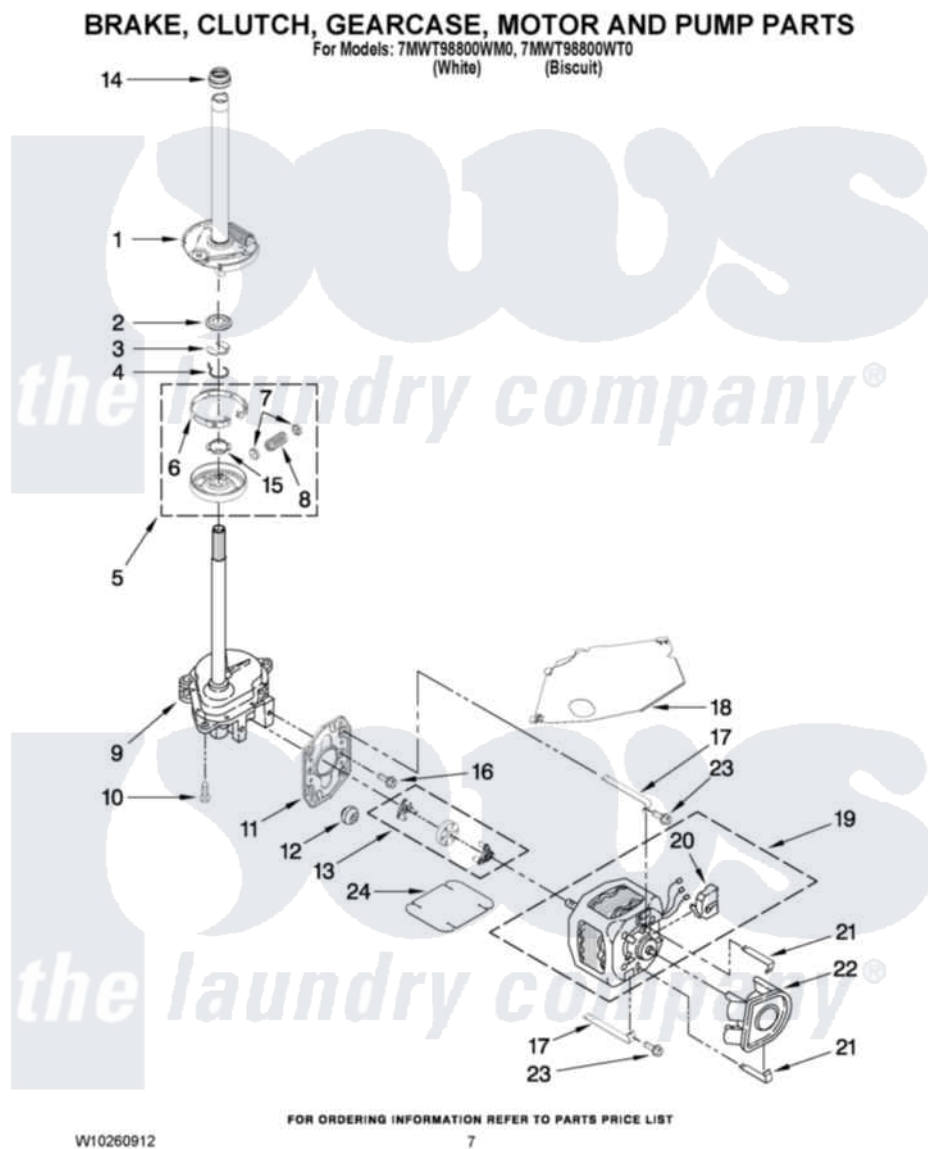

Whirlpool 7MWT98800WM0 04 - BRAKE, CLUTCH, GEARCASE, MOTOR AND PUMP PARTS

Whirlpool [Residential Whirlpool 7MWT98800WM0 Washer Parts](#) Parts Diagram 04 - BRAKE, CLUTCH, GEARCASE, MOTOR AND PUMP PARTS
Click on the part number to view part

Item	Original Part Number	Replaced By	Status	Part Description
1	388952	285792		Basketdrive
2	63292			Washer, Spin Tube Thrust
3	62697	W10080230		Ring, Spin Tube Support
4	63283	285353		Ring
5	3951311	285785		Clutch
6	3951308	285790		Lining
7	62646			Cap, Clutch Spring
8	3946792			Spring And Damper Assembly
9	8532118	3360629		Gearcase
10	3357334	3400516		Screw Anti-Rattle
11	62611			Plate, Motor Mount To Gearcase
12	62691			Grommet, Motor
13	3364003	285753A		Coupling
14	8577374			Seal, Centerpost

15	3355454		Clip, Main Drive
16	3400516		Screw Anti-Rattle
17	W10086010		Retainer, Motor
18	3362089		Shield, Tub To Motor
19	8528157	661600	Motor, Main Drive
20	3952056		Switch, Main Drive Motor
21	8546127		Retainer, Pump
22	3363394		Pump
23	3387485	273556	Screw, 10-16 X 5/8
24	3946532		Shield, Motor