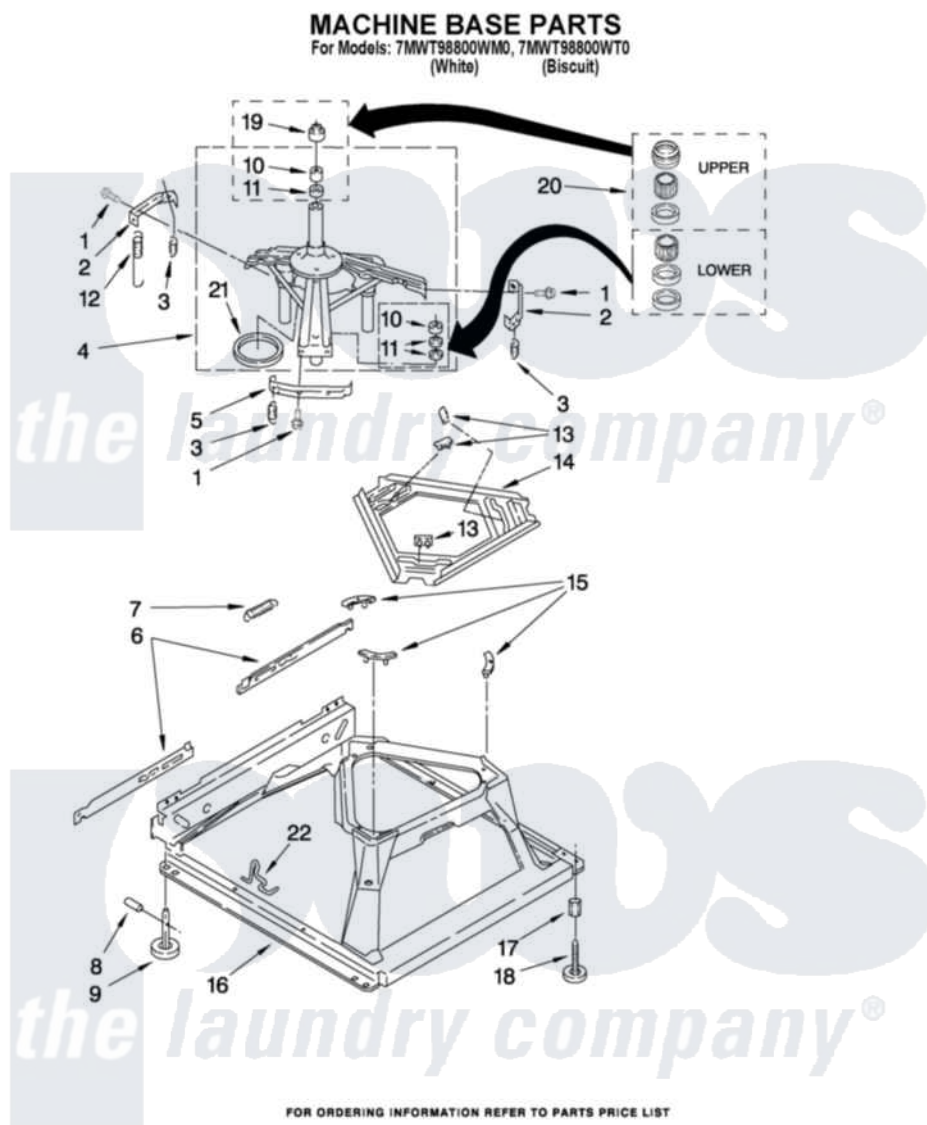

Whirlpool 7MWT98800WM0 05 - MACHINE BASE PARTS

8

W10260912

Whirlpool [Residential Whirlpool 7MWT98800WM0 Washer Parts](#) Parts Diagram 05 - MACHINE BASE PARTS
Click on the part number to view part

Item	Original Part Number	Replaced By	Status	Part Description
1	3400076			Screw, Bracket Mounting
2	64067			Bracket, Spring Outer
3	63907			Spring, Suspension
4	8575214	280184		Support
5	64065			Bracket, Spring Outer
6	63466			Link, Leveling Mechanism
7	62597	8316845		Spring
8	62837			Pin, Knurled
9	62596	285244		Feet-Leveling
10	8546455			Bearing, Centerpost
11	357409	359449		Seal, Agitator Shaft
12	388492	W10250667		Spring, Counterweight
13	62568	285219		Pad
14	3946509			Plate, Suspension
15	3363660	285744		Pad
16	3946512	285771		Base

17	3359452	Nut, Lock
18	W10001130	Foot, Leveling
19	8577376	Seal, Centerpost
20	285203	Centerpost Bearing Kit
21	63134	Ring, Sound Deadening
22	W10145155	Retainer, Suspension Spring