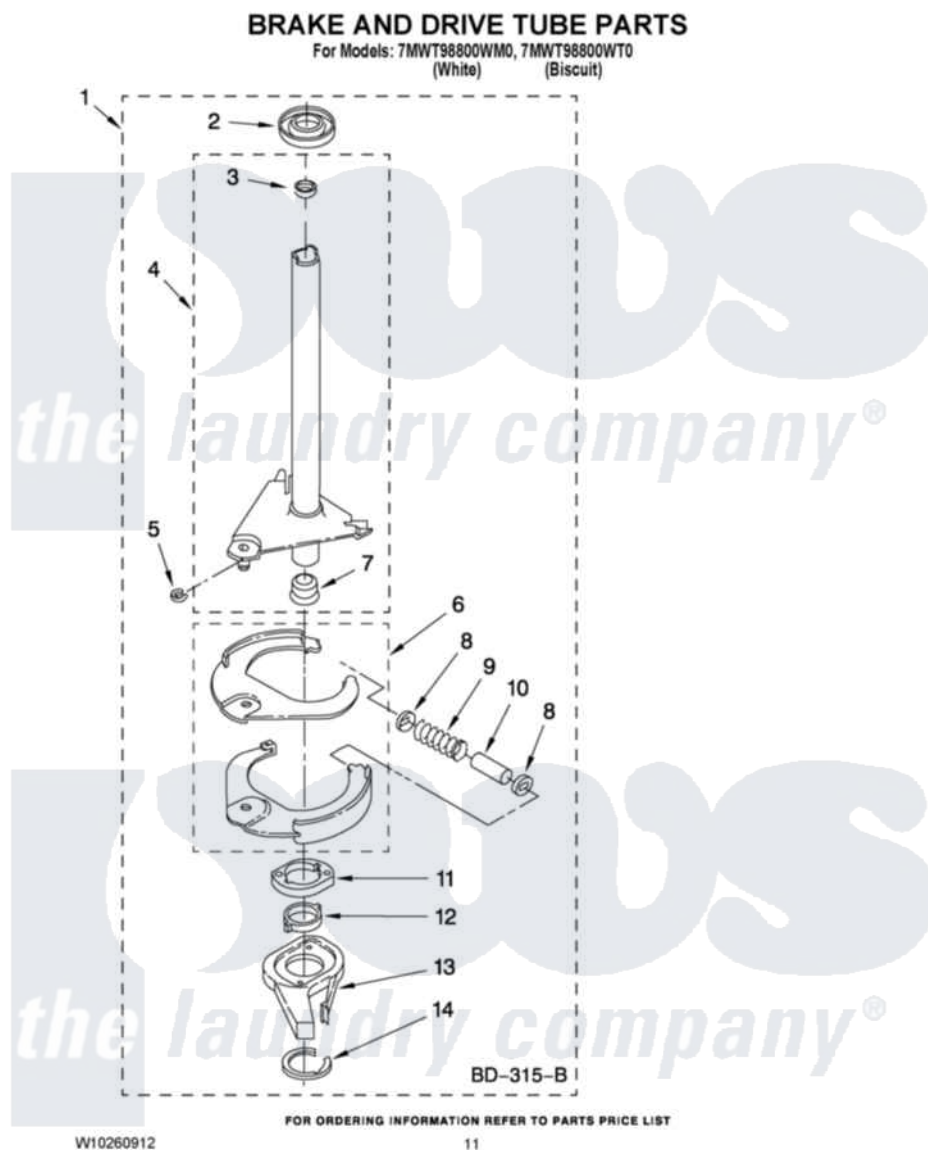

Whirlpool 7MWT98800WM0 07 - BRAKE AND DRIVE TUBE PARTS

Whirlpool [Residential Whirlpool 7MWT98800WM0 Washer Parts](#) Parts Diagram 07 - BRAKE AND DRIVE TUBE PARTS

[Click on the part number to view part](#)

Item	Original Part Number	Replaced By	Status	Part Description
1	388952	285792		Basketdrive
2	62658			Ring, Thrust
3	356427			Seal, Spin Pinion
4	64027	64208		Tube-Spin
5	64035	W10083190		Ring, Retaining
6	64232	285438		Shoe-Brake
7	62703	8546462		"T" Bearing, Spin Tube
8	3353956	285658		Sleeve
9	387806		Not Available	Spring, Brake
10	3355360	285658		Sleeve
11	661516	8546461		Cam, Brake Release
12	63022			Sleeve, Cam
13	64194	285790		Lining
14	90368	W10083200		Ring, Retaining
NI	285208			Lubricant